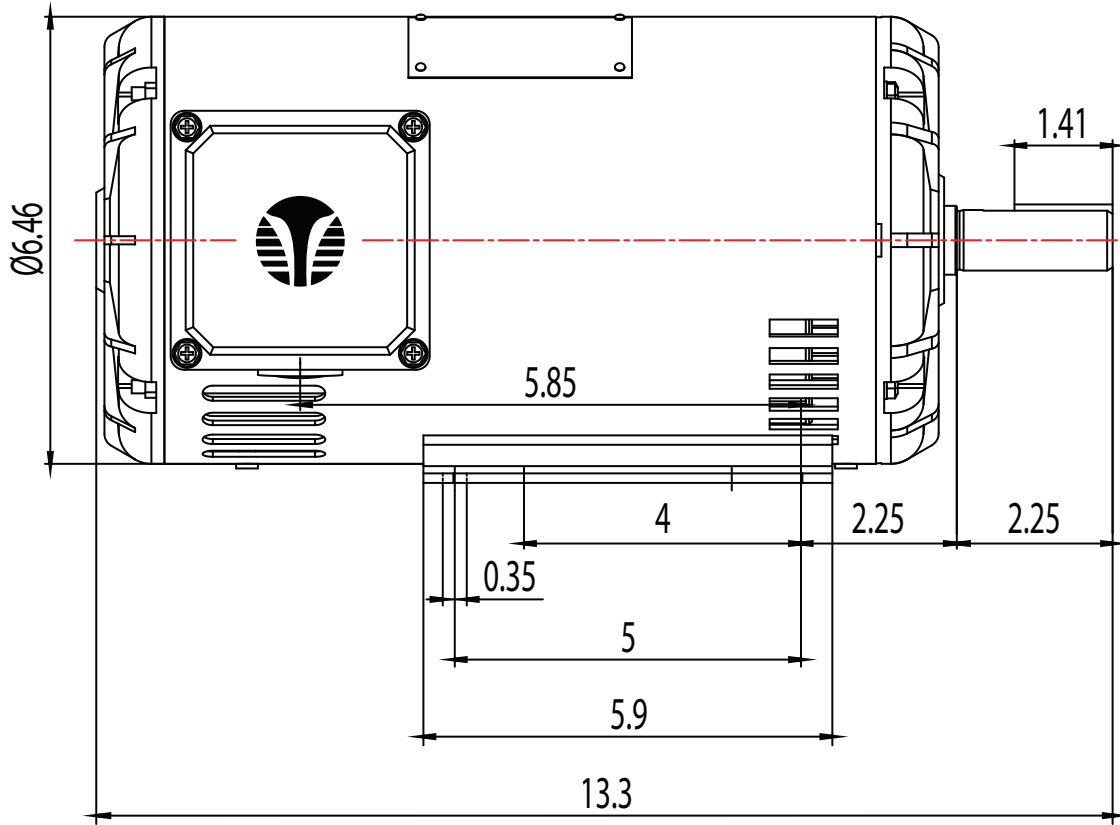

FRAME: 143T

HP:

RPM:

PHASE: 3

VOLT: 115/208-230V

ENCL: OPEN DRIP

FREQ: 60 Hz

FLA:

LRA:

MODEL NUMBER:

GR3-RS-OP-143T-2-B-D-1

MFG PN:

REV.

BY

DATE

CHANGES

- 1
- 2
- 3
- 4
- 5
- 6
- 7

MATERIAL: ALUMINUM
 UNITS: INCH BY: SSEE
 DRAWN: 6/13/2018
 WWW.TECHTOP.COM