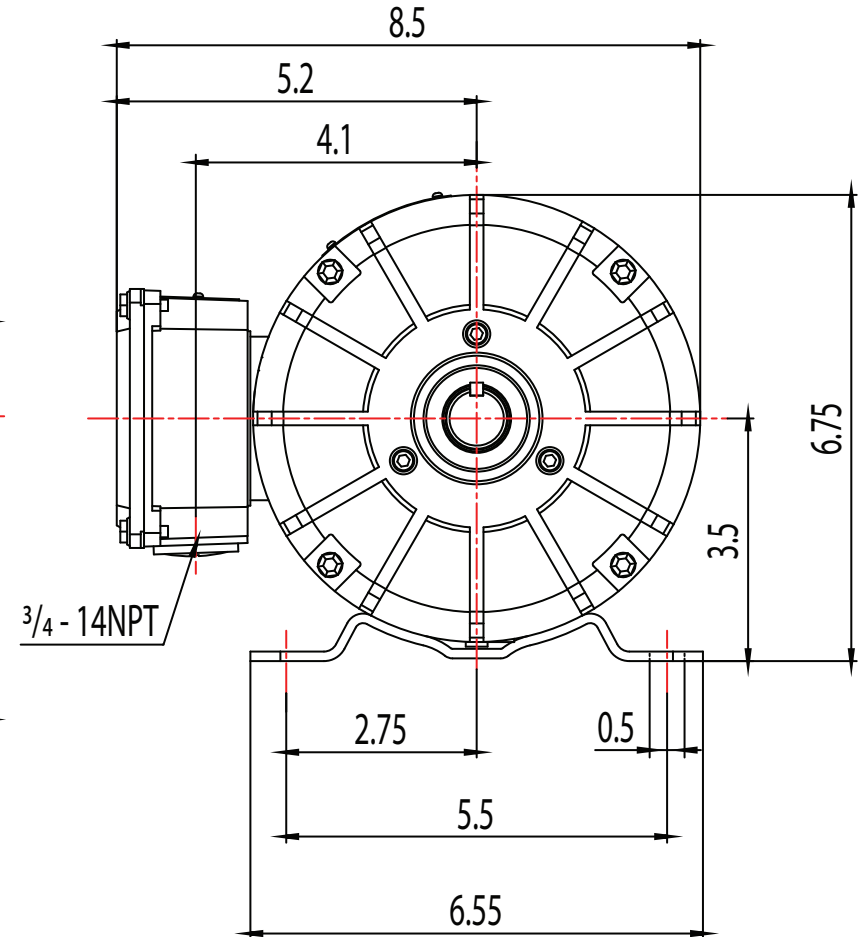

FRAME: 143T

HP:

RPM:

PHASE: 3

VOLT: 115/208-230V

ENCL: OPEN DRIP

FREQ: 60 Hz

FLA:

LRA:

MODEL NUMBER:

GR3-RS-OP-143T-2-B-D-1

MFG PN:

REV.

BY

DATE

CHANGES

- 1
- 2
- 3
- 4
- 5
- 6
- 7

MATERIAL: ALUMINUM
 UNITS: INCH BY: SSEE
 DRAWN: 6/13/2018
 WWW.TECHTOP.COM