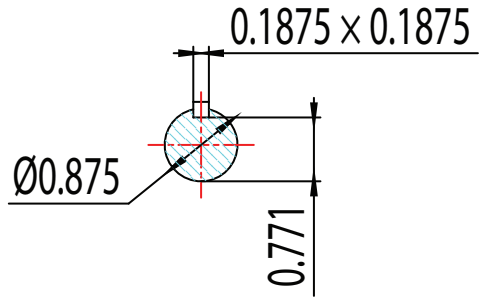

FRAME: 143T

HP:

RPM:

PHASE: 3

VOLT: 115/208-230V

ENCL: OPEN DRIP

FREQ: 60 Hz

FLA:

LRA:

MODEL NUMBER:

GR3-RS-OP-143T-2-B-D-1

MFG PN:

REV.

BY

DATE

CHANGES

- 1
- 2
- 3
- 4
- 5
- 6
- 7

MATERIAL: ALUMINUM
 UNITS: INCH BY: SSEE
 DRAWN: 6/13/2018
 WWW.TECHTOP.COM