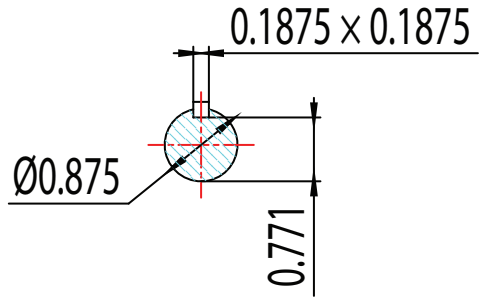

FRAME: 143T

HP:

RPM:

PHASE: 3

VOLT: 115/208-230V

ENCL: OPEN DRIP

FREQ: 60 Hz

FLA:

LRA:

MATERIAL: ALUMINUM
 UNITS: INCH BY: SSEE
 DRAWN: 6/13/2018
 WWW.TECHTOP.COM

MODEL NUMBER:
 GR3-RS-OP-143T-2-B-D-1.5
 MFG PN:

REV.	BY	DATE
1		
2		
3		
4		
5		
6		
7		

CHANGES