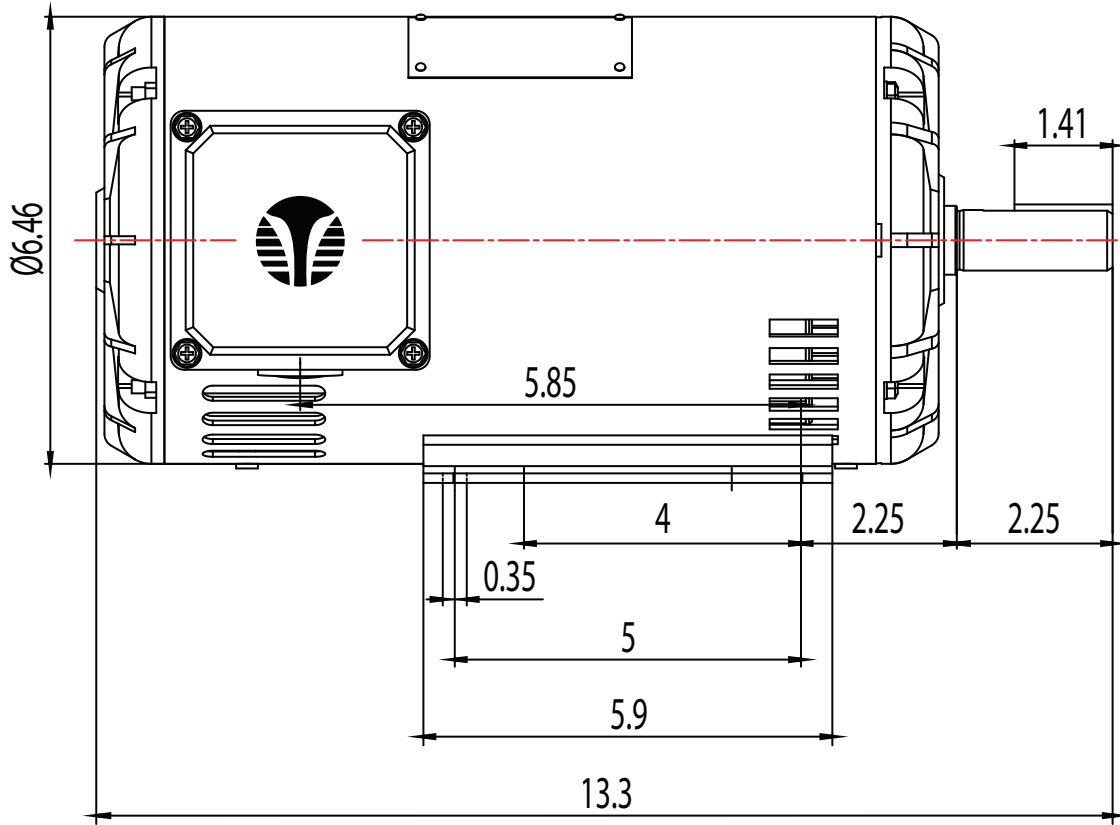

FRAME: 143T

HP:

RPM:

PHASE: 3

VOLT: 115/208-230V

ENCL: OPEN DRIP

FREQ: 60 Hz

FLA:

LRA:

MATERIAL: ALUMINUM
 UNITS: INCH BY: SSEE
 DRAWN: 6/13/2018
 WWW.TECHTOP.COM

MODEL NUMBER:
 GR3-RS-OP-143T-2-B-D-1.5
 MFG PN:

REV.	BY	DATE
1		
2		
3		
4		
5		
6		
7		

CHANGES