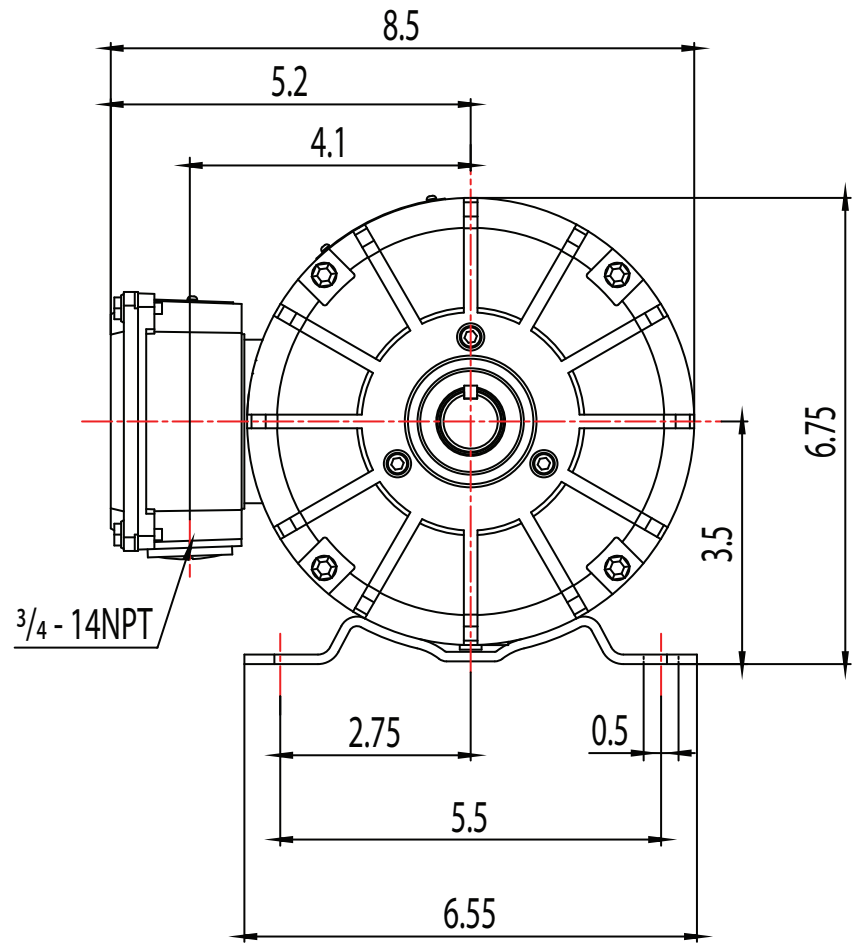

FRAME: 143T

HP:

RPM:

PHASE: 3

VOLT: 115/208-230V

ENCL: OPEN DRIP

FREQ: 60 Hz

FLA:

LRA:

MATERIAL: ALUMINUM
 UNITS: INCH BY: SSEE
 DRAWN: 6/13/2018
 WWW.TECHTOP.COM

MODEL NUMBER:
 GR3-RS-OP-143T-2-B-D-1.5
 MFG PN:

REV.	BY	DATE
1		
2		
3		
4		
5		
6		
7		

CHANGES