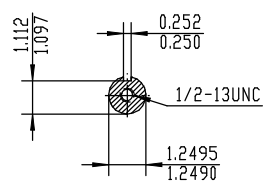

Model	2F	B	BG	C
324T	10.5	13	6.11	30.13
326T	10.5/12	14.5	6.88	31.73

 ShangHai HIMAK Electrical Machinery CO.,LTD		NEMA TEFC 320T JM	
		NO:	1HMY.010.JM006 CFC
Design		Standard	
Checker		Allow	
Auditing		Date	
STEP MARK		1:4.5	SDRT
S			Cast iron Motor