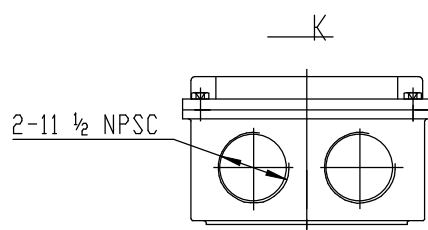

Model	2F	B	BG	C
324T	10.5	13	6.11	30.13
326T	10.5/12	14.5	6.88	31.73

 ShangHai HIMAK Electrical Machinery CO.,LTD		NEMA TEFC 320T JM	
		NO:	1HMY.010.JM006 CFC
Design		Standard	
Checker		Allow	
Auditing		Date	
STEP MARK		1:4.5	SDRT
S			Cast iron Motor