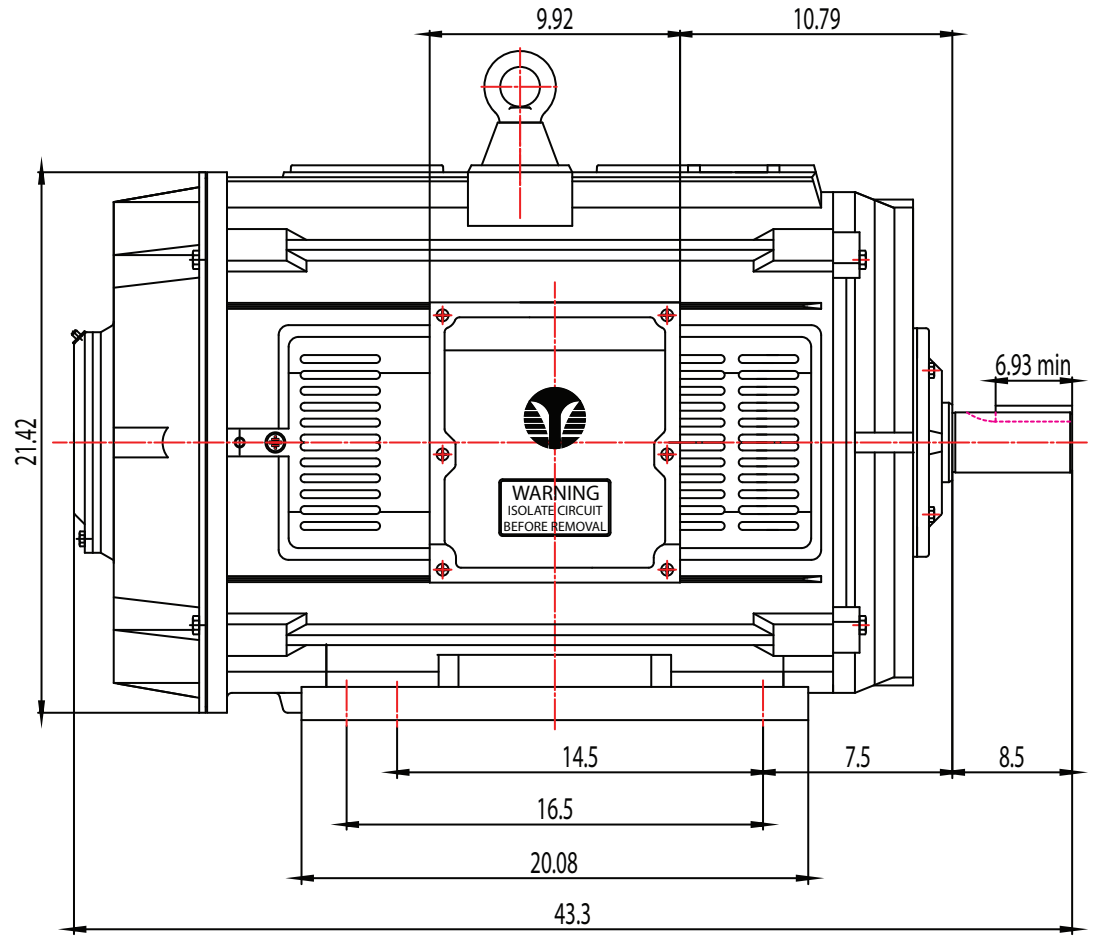

FRAME: 444T

HP:

RPM:

PHASE: 3

VOLT: 115/208-230V

ENCL: OPEN DRIP

FREQ: 60 Hz

FLA:

LRA:

MODEL NUMBER:

GR3-CI-OP-444T

MFG PN:

REV. BY DATE

| | | |
|---|--|--|
| 1 | | |
| 2 | | |
| 3 | | |
| 4 | | |
| 5 | | |
| 6 | | |
| 7 | | |

CHANGES

MATERIAL: ALUMINUM

UNITS: INCH BY: SSEE

DRAWN: 6/11/2018

WWW.TECHTOP.COM