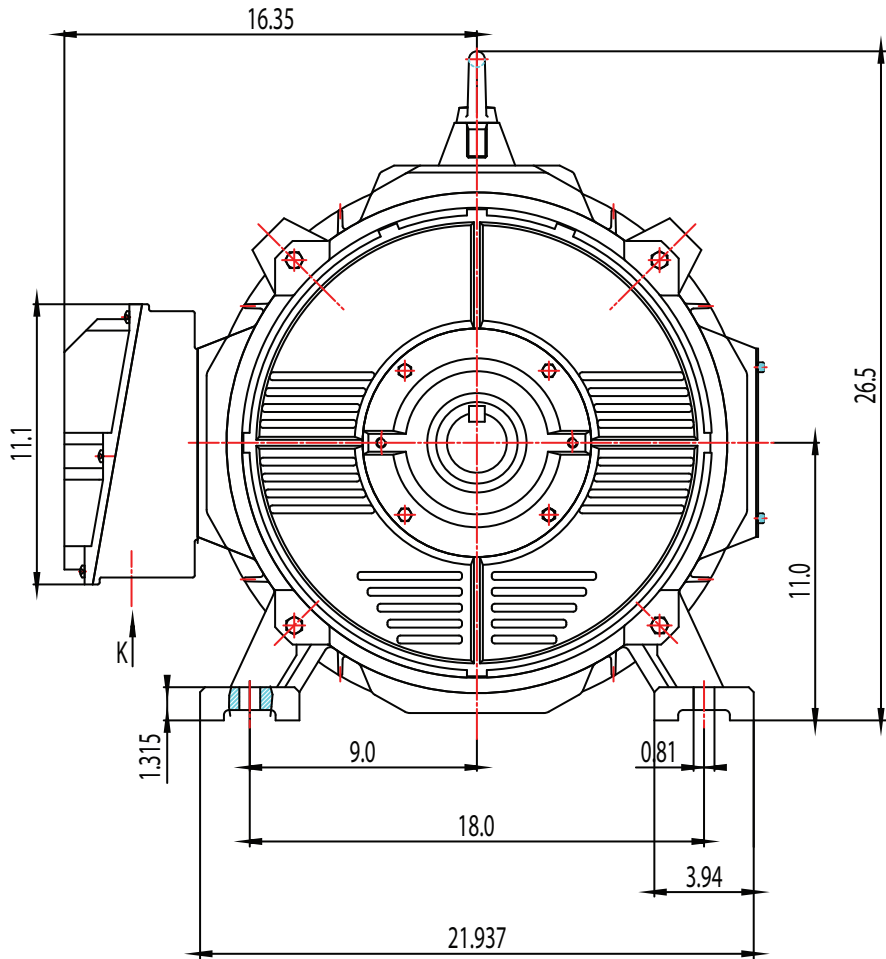

FRAME: 444T

HP:

RPM:

PHASE: 3

VOLT: 115/208-230V

ENCL: OPEN DRIP

FREQ: 60 Hz

FLA:

LRA:

MODEL NUMBER:

GR3-CI-OP-444T

MFG PN:

REV. BY DATE

| | | |
|---|--|--|
| 1 | | |
| 2 | | |
| 3 | | |
| 4 | | |
| 5 | | |
| 6 | | |
| 7 | | |

CHANGES

MATERIAL: ALUMINUM

UNITS: INCH BY: SSEE

DRAWN: 6/11/2018

WWW.TECHTOP.COM