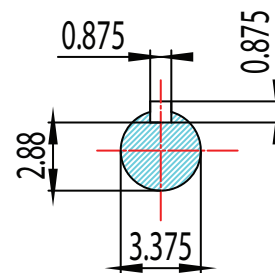

FRAME: 444T

HP:

RPM:

PHASE: 3

VOLT: 115/208-230V

ENCL: OPEN DRIP

FREQ: 60 Hz

FLA:

LRA:

MODEL NUMBER:

GR3-CI-OP-444T

MFG PN:

REV. BY DATE

| | | |
|---|--|--|
| 1 | | |
| 2 | | |
| 3 | | |
| 4 | | |
| 5 | | |
| 6 | | |
| 7 | | |

CHANGES

MATERIAL: ALUMINUM

UNITS: INCH BY: SSEE

DRAWN: 6/11/2018

WWW.TECHTOP.COM