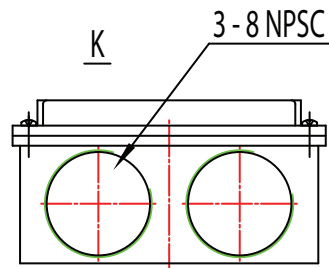

FRAME: 444T

HP:

RPM:

PHASE: 3

VOLT: 115/208-230V

ENCL: OPEN DRIP

FREQ: 60 Hz

FLA:

LRA:

MODEL NUMBER:

GR3-CI-OP-444T

MFG PN:

REV. BY DATE

| | | |
|---|--|--|
| 1 | | |
| 2 | | |
| 3 | | |
| 4 | | |
| 5 | | |
| 6 | | |
| 7 | | |

CHANGES

MATERIAL: ALUMINUM

UNITS: INCH BY: SSEE

DRAWN: 6/11/2018

WWW.TECHTOP.COM