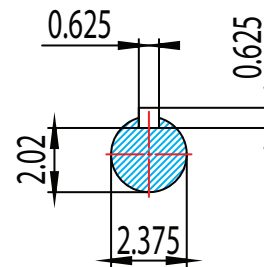

FRAME: 365T

HP:

RPM:

PHASE: 3

VOLT: 115/208-230V

ENCL: OPEN DRIP

FREQ: 60 Hz

FLA:

LRA:

MODEL NUMBER:

GR3-CI-OP-365T

MFG PN:

REV.

BY

DATE

CHANGES

1

2

3

4

5

6

7

MATERIAL: ALUMINUM

UNITS: INCH BY: SSEE

DRAWN: 6/11/2018

WWW.TECHTOP.COM