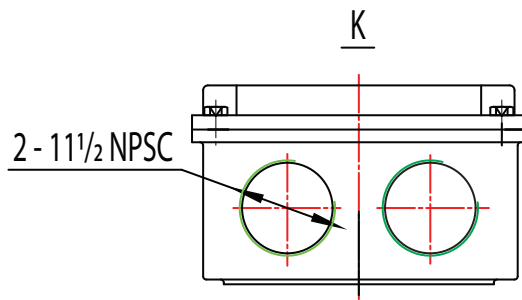

FRAME: 365T

HP:

RPM:

PHASE: 3

VOLT: 115/208-230V

ENCL: OPEN DRIP

FREQ: 60 Hz

FLA:

LRA:

MODEL NUMBER:

GR3-CI-OP-365T

MFG PN:

REV.

BY

DATE

CHANGES

1

2

3

4

5

6

7

MATERIAL: ALUMINUM

UNITS: INCH BY: SSEE

DRAWN: 6/11/2018

WWW.TECHTOP.COM