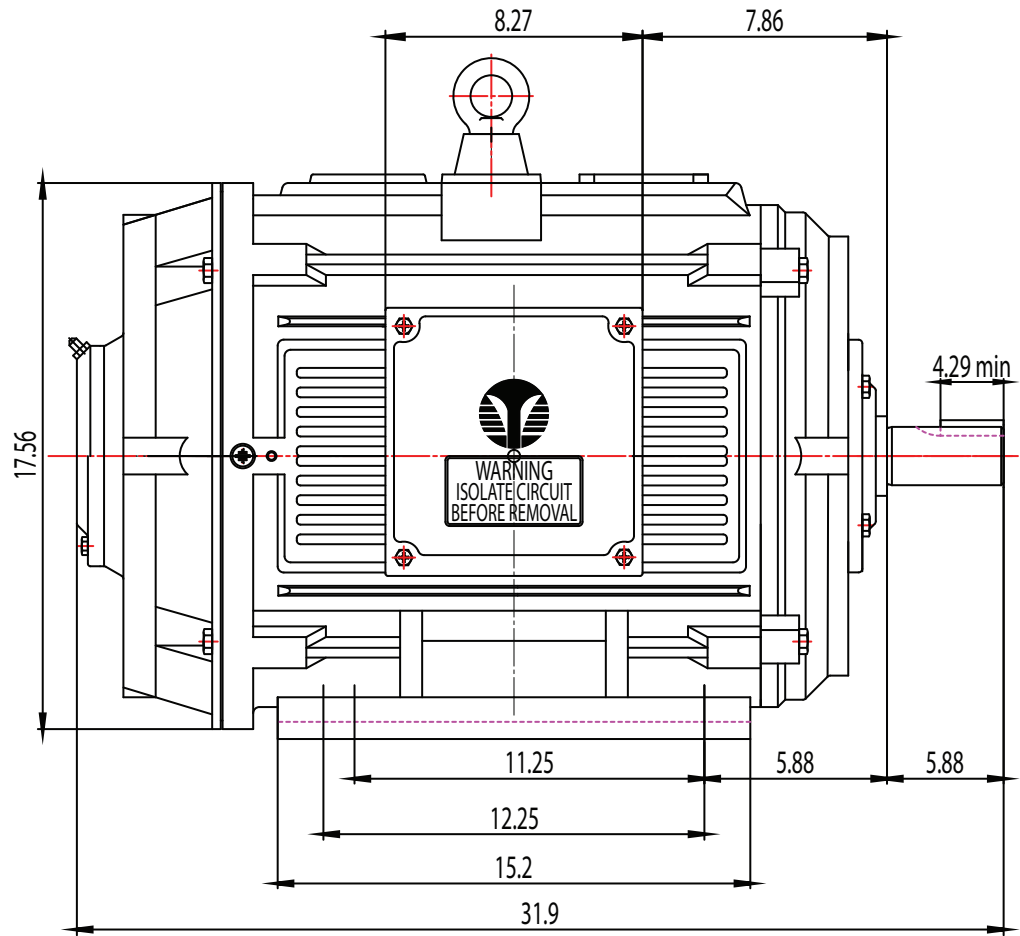

FRAME: 365T

HP:

RPM:

PHASE: 3

VOLT: 115/208-230V

ENCL: OPEN DRIP

FREQ: 60 Hz

FLA:

LRA:

MODEL NUMBER:

GR3-CI-OP-365T

MFG PN:

REV.

BY

DATE

CHANGES

UNITS: INCH BY: SSEE

DRAWN: 6/11/2018

WWW.TECHTOP.COM