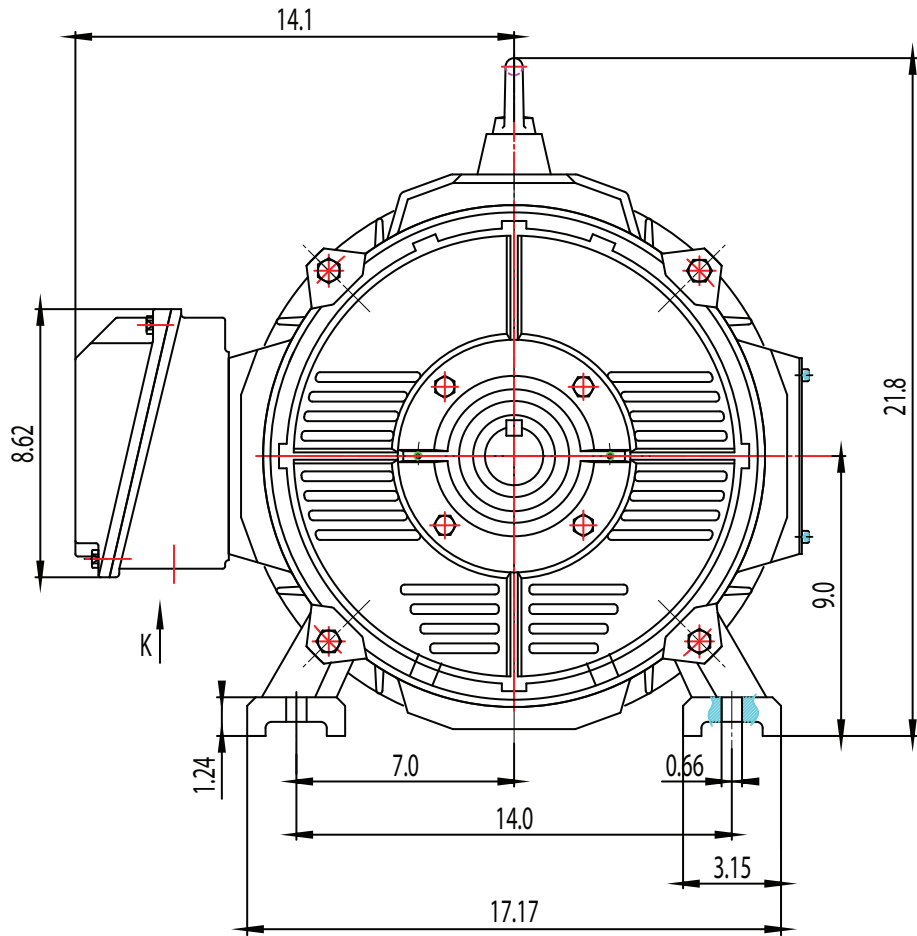

FRAME: 365T

HP:

RPM:

PHASE: 3

VOLT: 115/208-230V

ENCL: OPEN DRIP

FREQ: 60 Hz

FLA:

LRA:

MODEL NUMBER:

GR3-CI-OP-365T

MFG PN:

REV.

BY

DATE

CHANGES

UNITS: INCH BY: SSEE

DRAWN: 6/11/2018

WWW.TECHTOP.COM