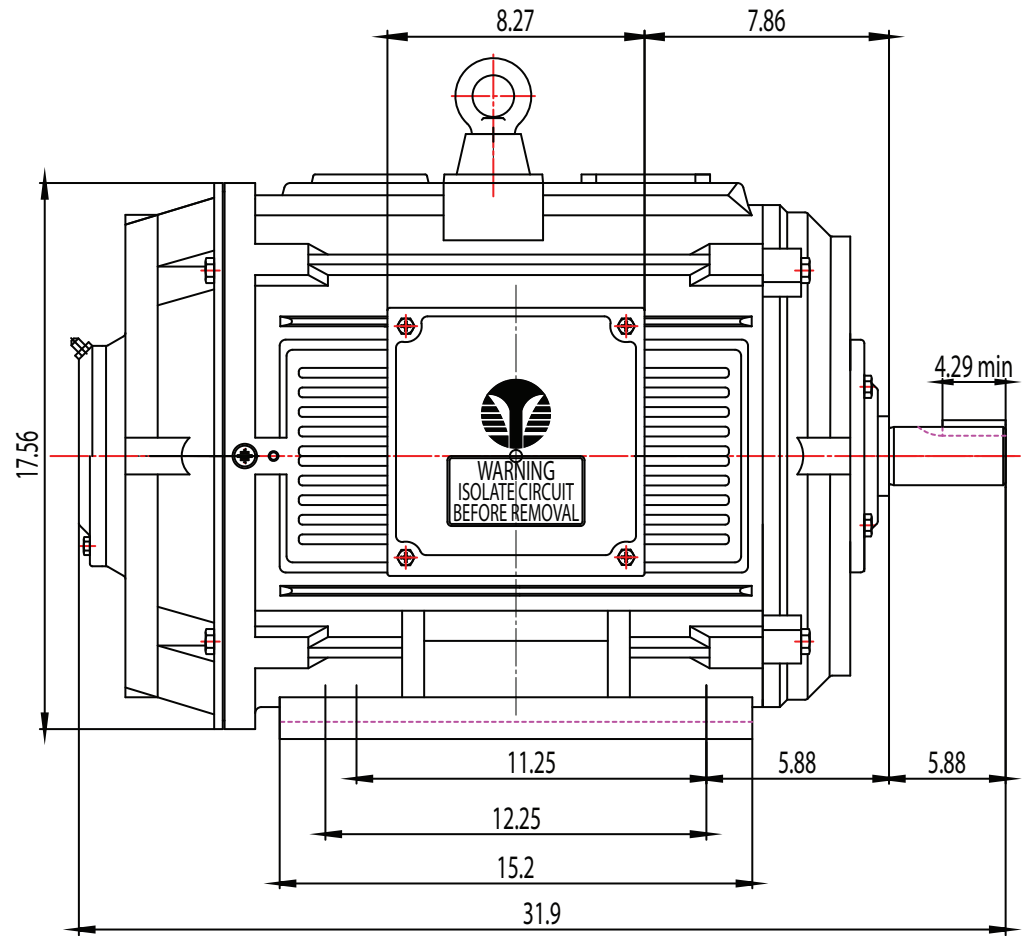

FRAME: 364T

HP:

RPM:

PHASE: 3

VOLT: 115/208-230V

ENCL: OPEN DRIP

FREQ: 60 Hz

FLA:

LRA:

MODEL NUMBER:

GR3-CI-OP-364T

MFG PN:

REV. BY DATE

1

2

3

4

5

6

7

CHANGES

MATERIAL: ALUMINUM

UNITS: INCH BY: SSEE

DRAWN: 6/11/2018