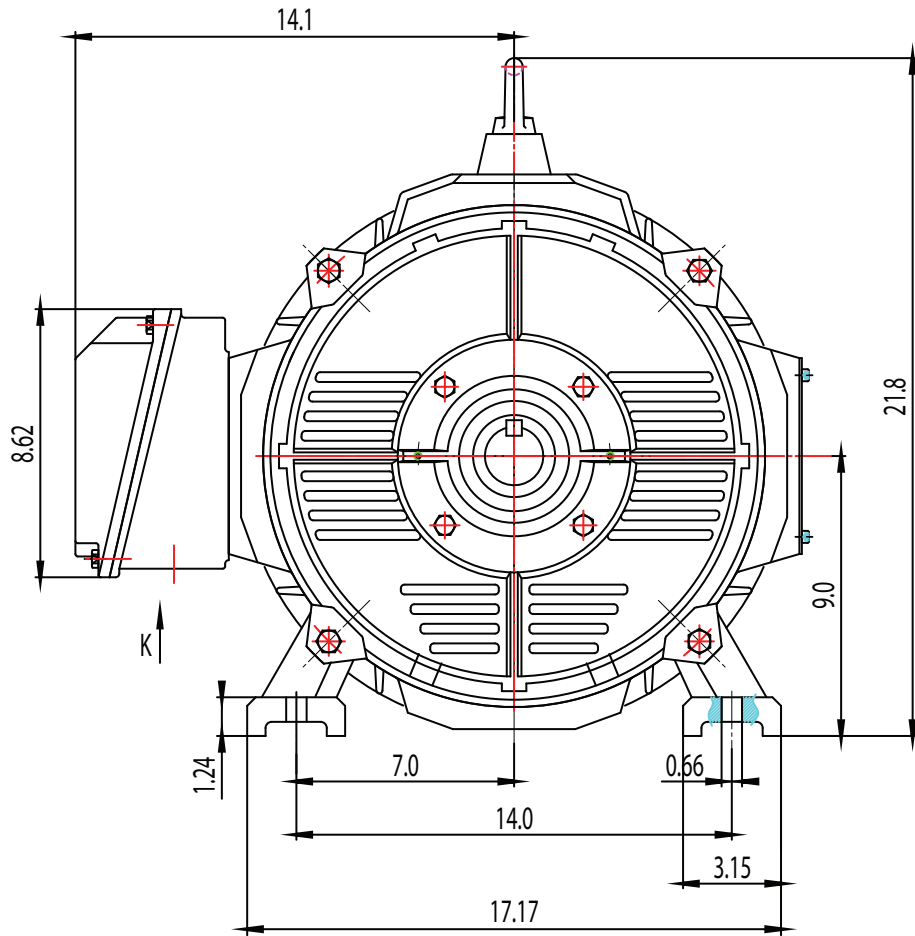

FRAME: 364T

HP:

RPM:

PHASE: 3

VOLT: 115/208-230V

ENCL: OPEN DRIP

FREQ: 60 Hz

FLA:

LRA:

MODEL NUMBER:

GR3-CI-OP-364T

MFG PN:

REV. BY DATE

1

2

3

4

5

6

7

CHANGES

MATERIAL: ALUMINUM

UNITS: INCH BY: SSEE

DRAWN: 6/11/2018