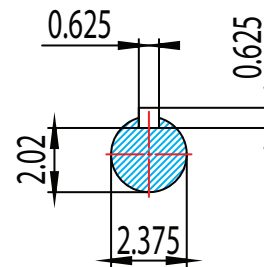

FRAME: 364T

HP:

RPM:

PHASE: 3

VOLT: 115/208-230V

ENCL: OPEN DRIP

FREQ: 60 Hz

FLA:

LRA:

MODEL NUMBER:

GR3-CI-OP-364T

MFG PN:

REV. BY DATE

1

2

3

4

5

6

7

CHANGES

MATERIAL: ALUMINUM

UNITS: INCH BY: SSEE

DRAWN: 6/11/2018

WWW.TECHTOP.COM