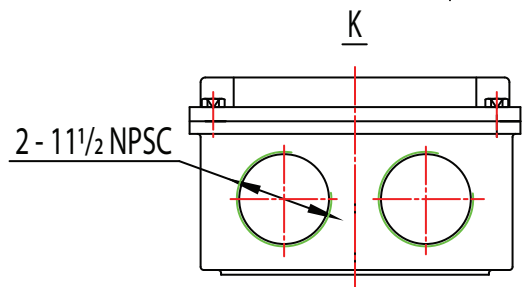

MATERIAL: ALUMINUM
 UNITS: INCH BY: SSEE
 DRAWN: 6/11/2018
 WWW.TECHTOP.COM

MODEL NUMBER:

GR3-CI-OP-326T

MFG PN:

| REV. | BY | DATE |
|------|----|------|
| 1 | | |
| 2 | | |
| 3 | | |
| 4 | | |
| 5 | | |
| 6 | | |
| 7 | | |