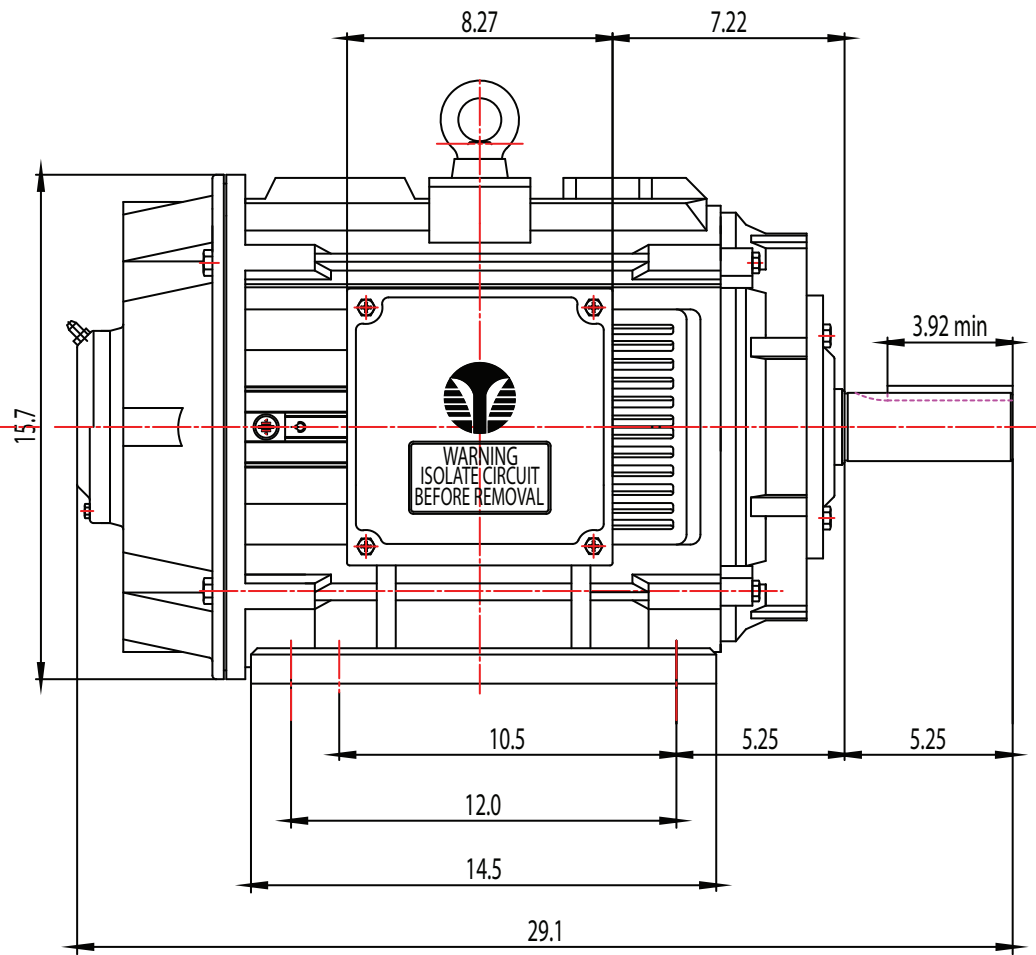

| | | | | | | | | |
|-------------|-----|------|----------|--------------------|-----------------|-------------|------|------|
| FRAME: 326T | HP: | RPM: | PHASE: 3 | VOLT: 115/208-230V | ENCL: OPEN DRIP | FREQ: 60 Hz | FLA: | LRA: |
|-------------|-----|------|----------|--------------------|-----------------|-------------|------|------|

MATERIAL: ALUMINUM
 UNITS: INCH BY: SSEE
 DRAWN: 6/11/2018
 WWW.TECHTOP.COM

MODEL NUMBER:

GR3-CI-OP-326T

MFG PN:

| REV. | BY | DATE |
|------|----|------|
| 1 | | |
| 2 | | |
| 3 | | |
| 4 | | |
| 5 | | |
| 6 | | |
| 7 | | |