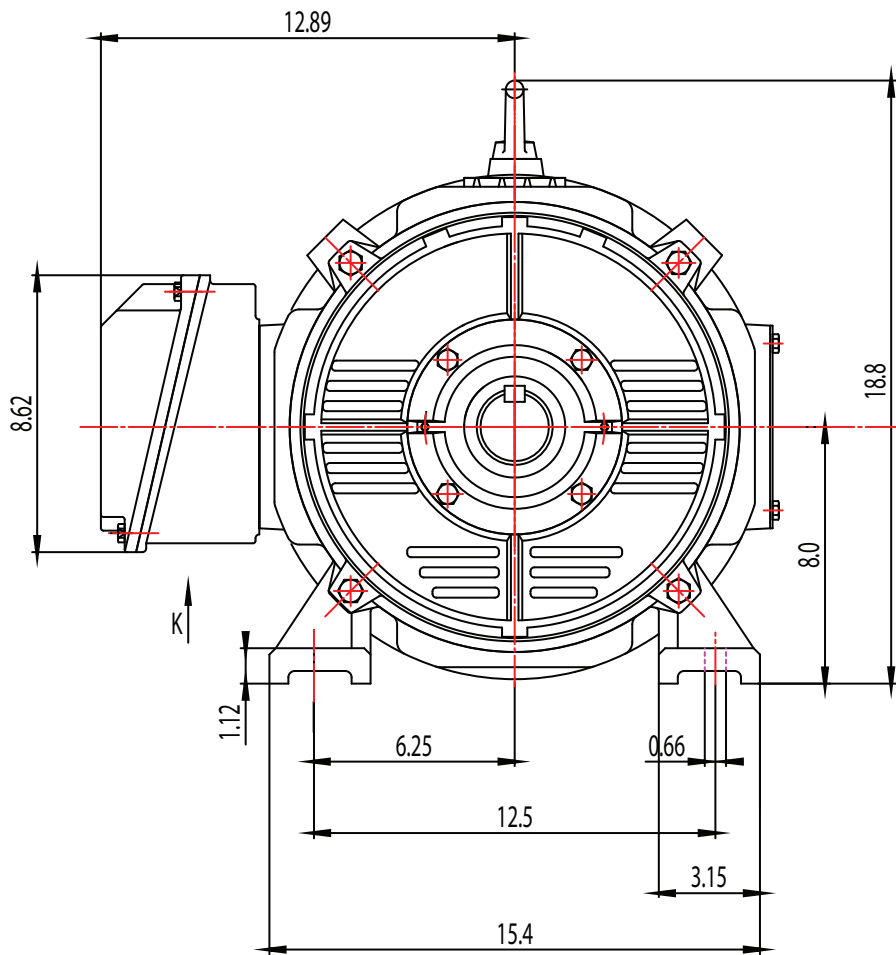

| | | | | | | | | |
|-------------|-----|------|----------|--------------------|-----------------|-------------|------|------|
| FRAME: 326T | HP: | RPM: | PHASE: 3 | VOLT: 115/208-230V | ENCL: OPEN DRIP | FREQ: 60 Hz | FLA: | LRA: |
|-------------|-----|------|----------|--------------------|-----------------|-------------|------|------|

MATERIAL: ALUMINUM
 UNITS: INCH BY: SSEE
 DRAWN: 6/11/2018
 WWW.TECHTOP.COM

MODEL NUMBER:

GR3-CI-OP-326T

MFG PN:

| REV. | BY | DATE |
|------|----|------|
| 1 | | |
| 2 | | |
| 3 | | |
| 4 | | |
| 5 | | |
| 6 | | |
| 7 | | |