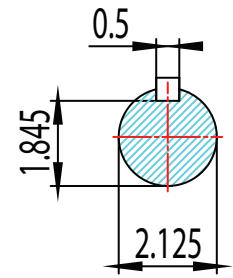

| | | | | | | | | |
|-------------|-----|------|----------|--------------------|-----------------|-------------|------|------|
| FRAME: 326T | HP: | RPM: | PHASE: 3 | VOLT: 115/208-230V | ENCL: OPEN DRIP | FREQ: 60 Hz | FLA: | LRA: |
|-------------|-----|------|----------|--------------------|-----------------|-------------|------|------|

MATERIAL: ALUMINUM
 UNITS: INCH BY: SSEE
 DRAWN: 6/11/2018
 WWW.TECHTOP.COM

MODEL NUMBER:

GR3-CI-OP-326T

MFG PN:

| REV. | BY | DATE |
|------|----|------|
| 1 | | |
| 2 | | |
| 3 | | |
| 4 | | |
| 5 | | |
| 6 | | |
| 7 | | |