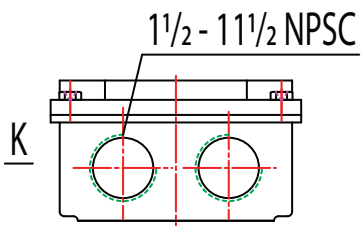

FRAME: 286T HP: RPM: PHASE: 3 VOLT: 115/208-230V ENCL: OPEN DRIP FREQ: 60 Hz FLA: LRA:

MODEL NUMBER:

GR3-CI-OP-286T

MFG PN:

REV. BY DATE

1		
2		
3		
4		
5		
6		
7		

CHANGES

MATERIAL: ALUMINUM

UNITS: INCH BY: SSEE

DRAWN: 6/11/2018

WWW.TECHTOP.COM