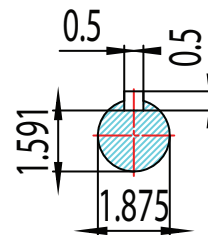

FRAME: 286T HP: RPM: PHASE: 3 VOLT: 115/208-230V ENCL: OPEN DRIP FREQ: 60 Hz FLA: LRA:

MODEL NUMBER:

GR3-CI-OP-286T

MFG PN:

REV. BY DATE

1		
2		
3		
4		
5		
6		
7		

CHANGES

MATERIAL: ALUMINUM

UNITS: INCH BY: SSEE

DRAWN: 6/11/2018

WWW.TECHTOP.COM