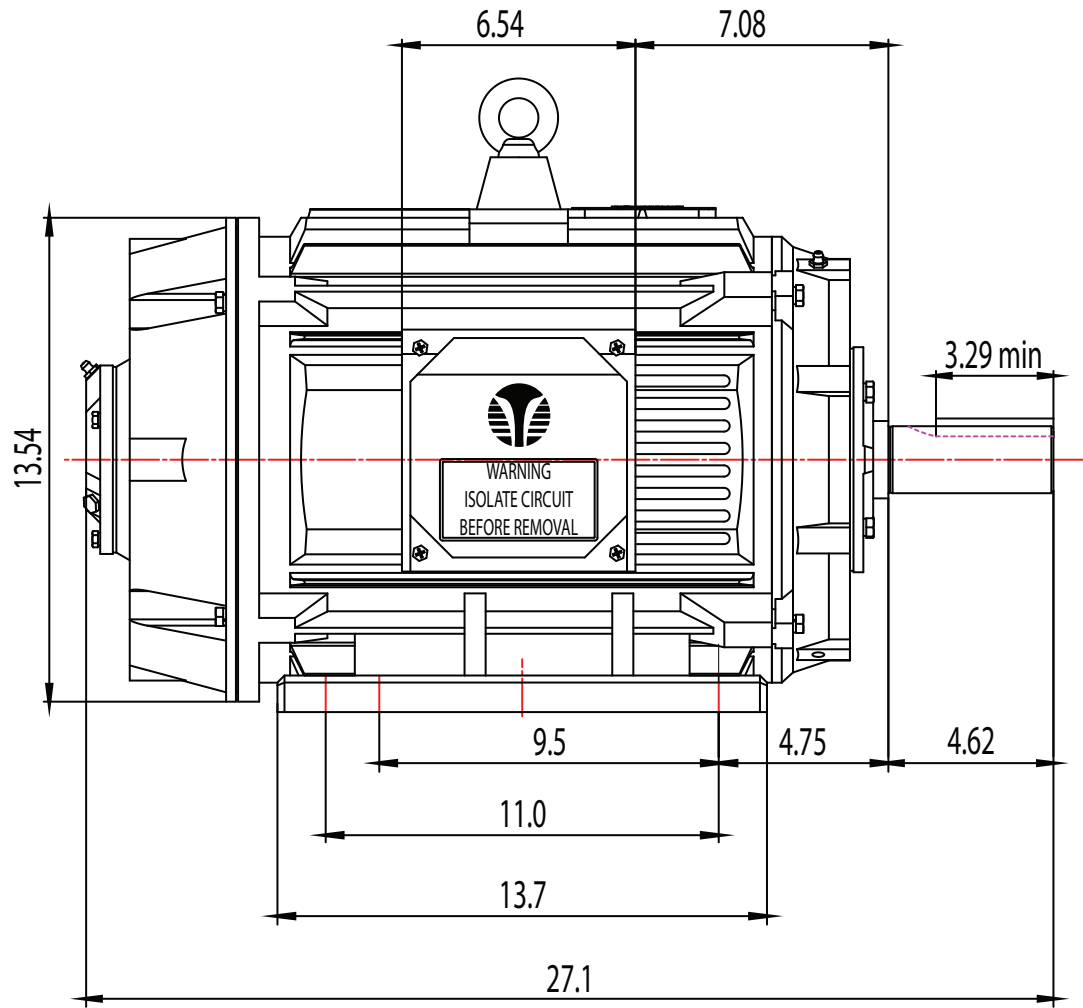

FRAME: 286T HP: RPM: PHASE: 3 VOLT: 115/208-230V ENCL: OPEN DRIP FREQ: 60 Hz FLA: LRA:

MODEL NUMBER:

GR3-CI-OP-286T

MFG PN:

REV. BY DATE

1		
2		
3		
4		
5		
6		
7		

CHANGES

MATERIAL: ALUMINUM

UNITS: INCH BY: SSEE

DRAWN: 6/11/2018

WWW.TECHTOP.COM