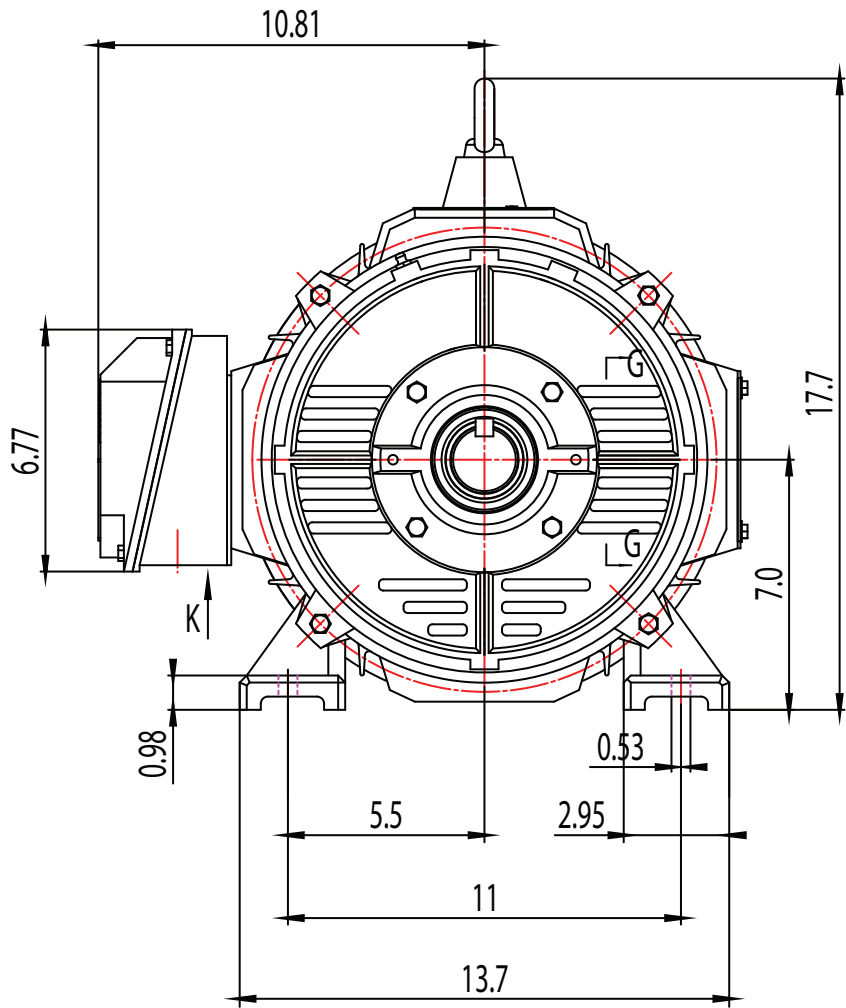

FRAME: 286T HP: RPM: PHASE: 3 VOLT: 115/208-230V ENCL: OPEN DRIP FREQ: 60 Hz FLA: LRA:

MODEL NUMBER:

GR3-CI-OP-286T

MFG PN:

REV. BY DATE

1		
2		
3		
4		
5		
6		
7		

CHANGES

MATERIAL: ALUMINUM

UNITS: INCH BY: SSEE

DRAWN: 6/11/2018

WWW.TECHTOP.COM