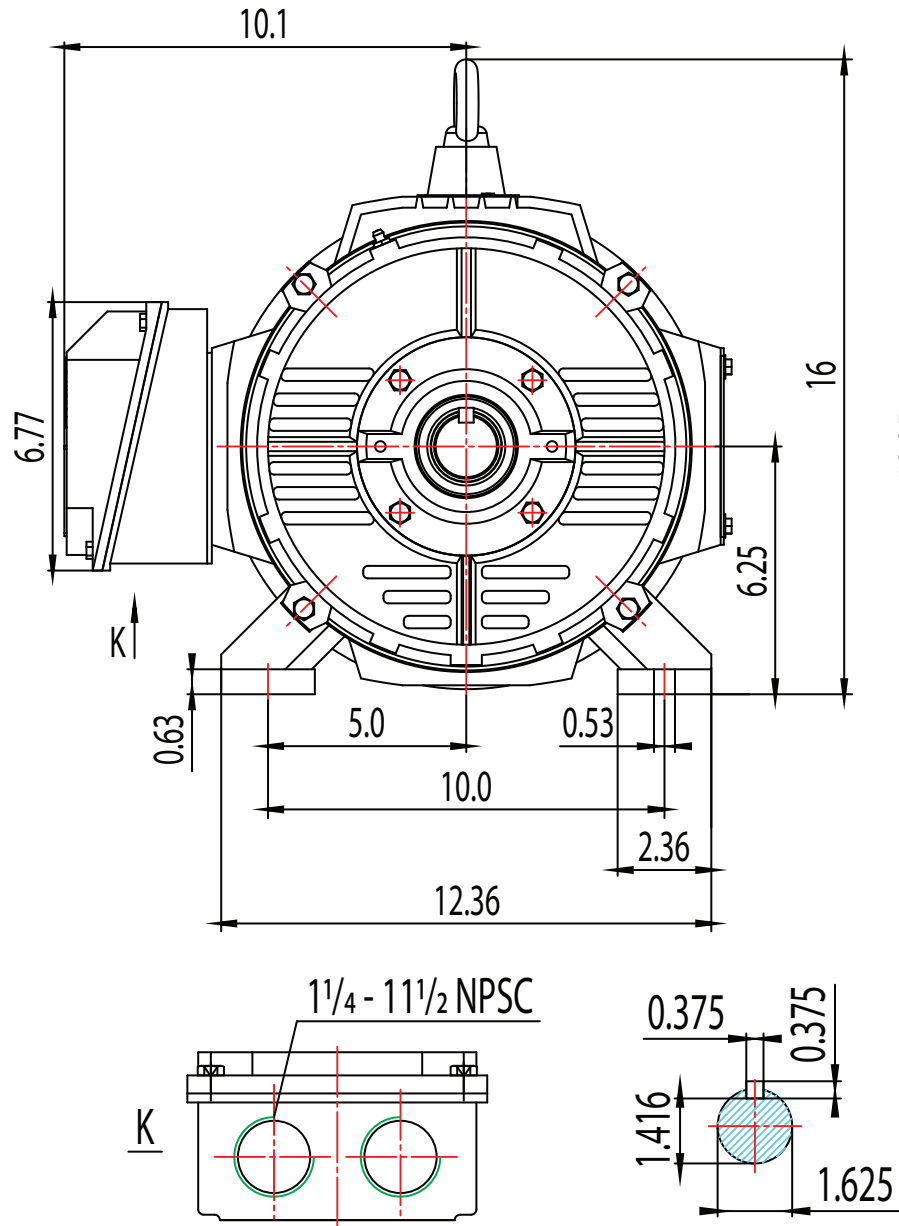

FRAME: 256T

HP:

RPM:

PHASE: 3

VOLT: 115/208-230V

ENCL: OPEN DRIP

FREQ: 60 Hz

FLA:

LRA:

MODEL NUMBER:

GR3-CI-OP-256T

MFG PN:

REV. BY DATE

| | | |
|---|--|--|
| 1 | | |
| 2 | | |
| 3 | | |
| 4 | | |
| 5 | | |
| 6 | | |
| 7 | | |

CHANGES

MATERIAL: ALUMINUM

UNITS: INCH BY: SSEE

DRAWN: 6/11/2018

WWW.TECHTOP.COM