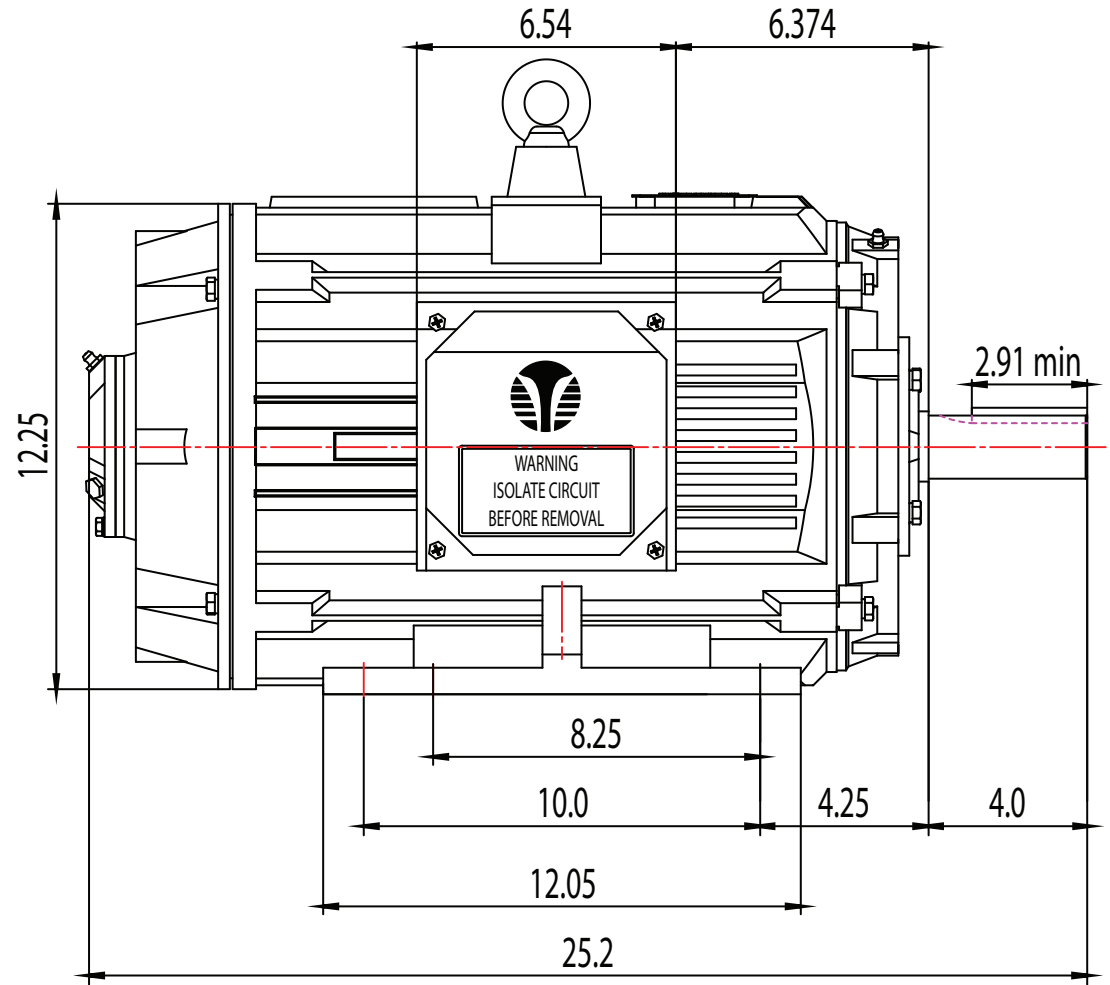

FRAME: 256T

HP:

RPM:

PHASE: 3

VOLT: 115/208-230V

ENCL: OPEN DRIP

FREQ: 60 Hz

FLA:

LRA:

MODEL NUMBER:

GR3-CI-OP-256T

MFG PN:

REV. BY DATE

| | | |
|---|--|--|
| 1 | | |
| 2 | | |
| 3 | | |
| 4 | | |
| 5 | | |
| 6 | | |
| 7 | | |

CHANGES

MATERIAL: ALUMINUM

UNITS: INCH BY: SSEE

DRAWN: 6/11/2018

WWW.TECHTOP.COM