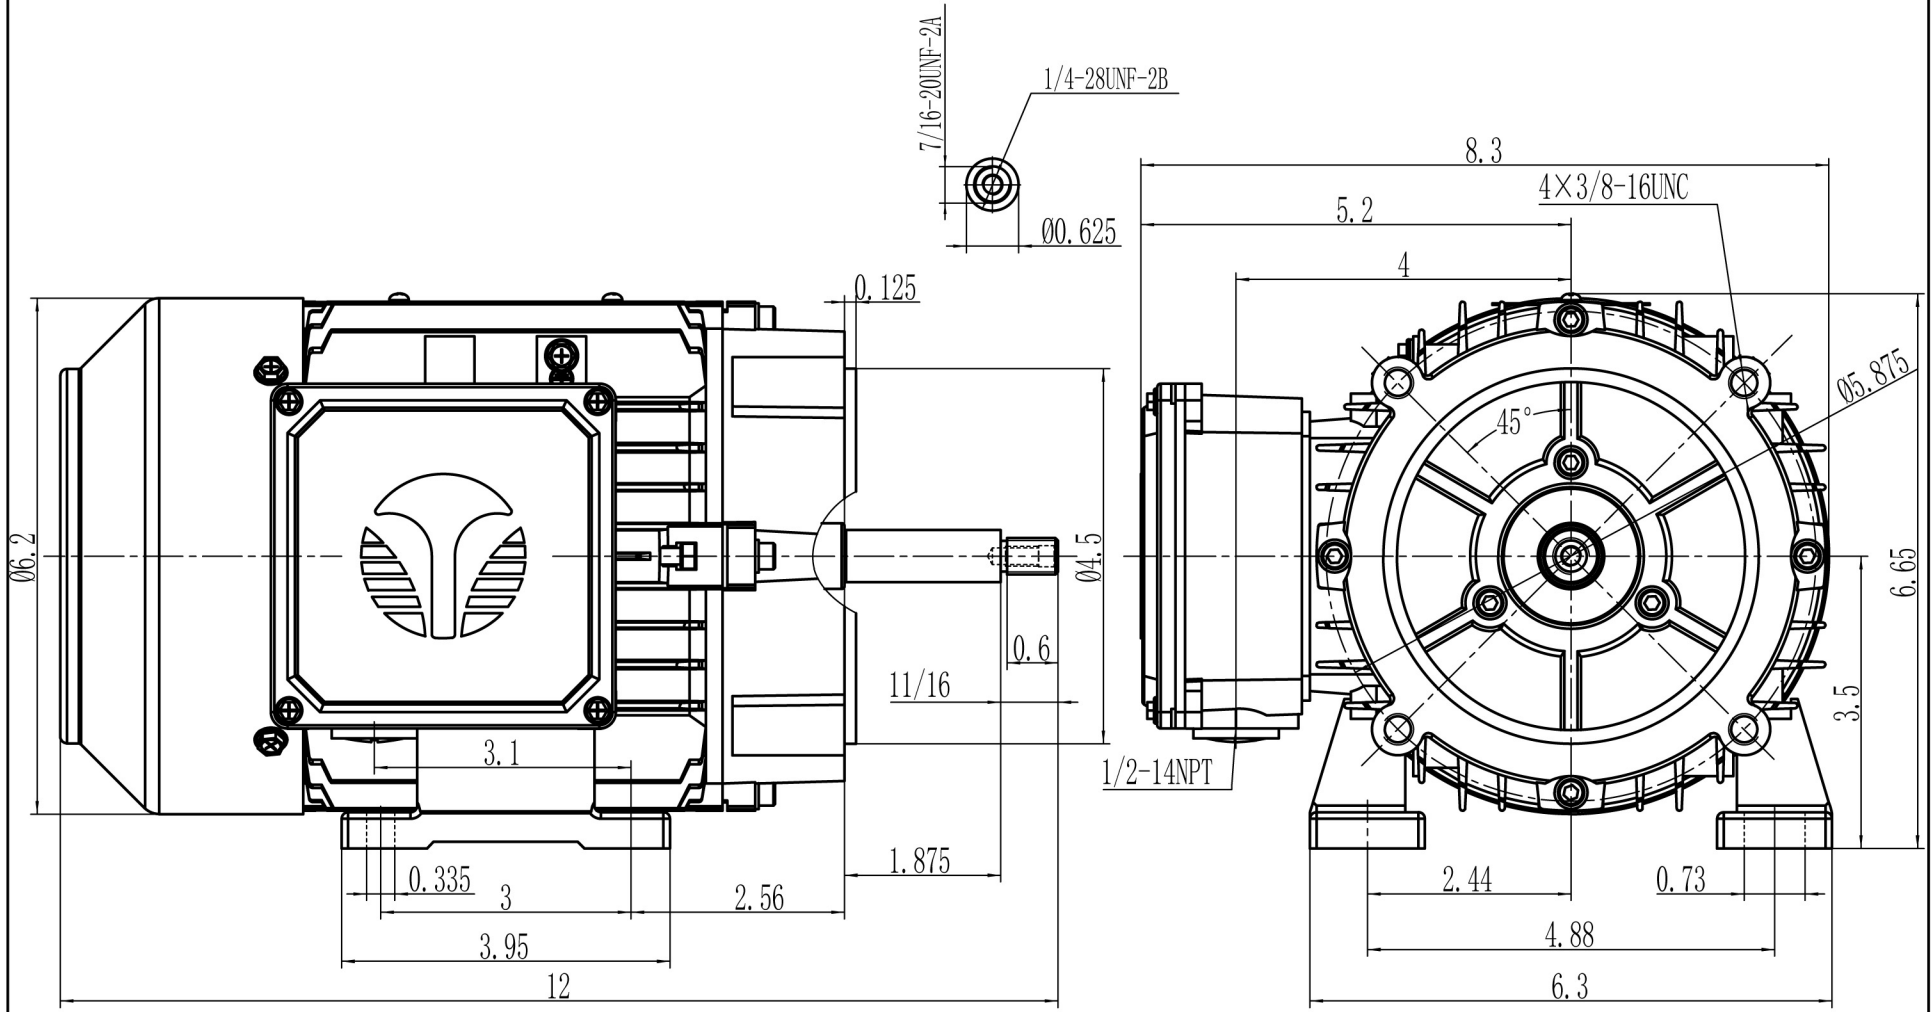

FRAME: HP: RPM: PHASE: VOLT: ENCL: FREQ: FLA: LRA:

MODEL: NEMA56J
 REV.DESC:

SCALE: 1:1.5 DATE: UNITS:
 VERSION: REVISED: BY:

WWW.TECHTOPIND.COM