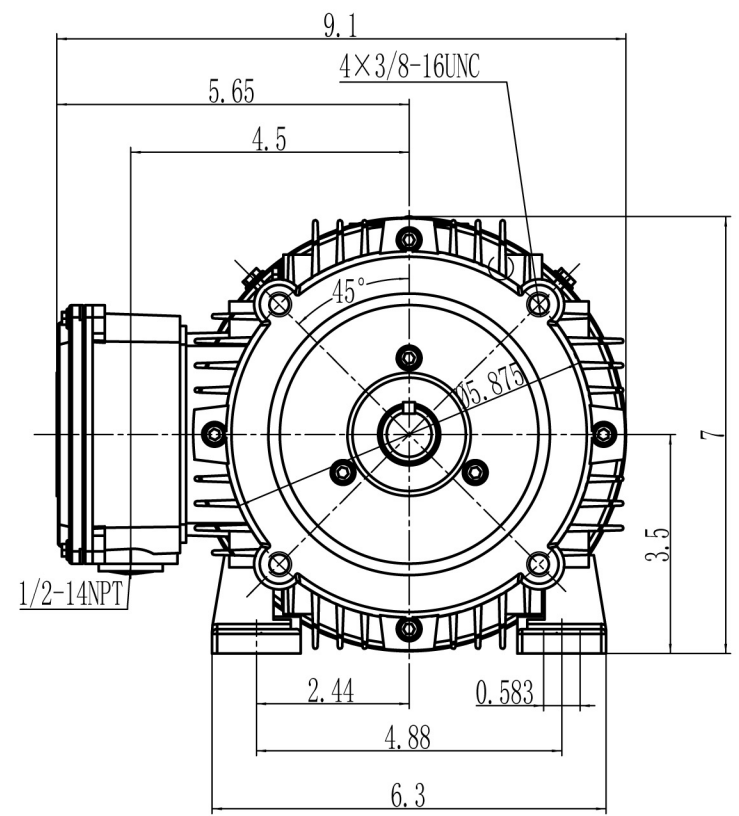

FRAME: | HP: | RPM: | PHASE: | VOLT: | ENCL: | FREQ: | FLA: | LRA:

MODEL: NEMA56HC
REV.DESC:

SCALE: 1:2
DATE:
VERSION:
REVISED:

UNITS:
BY:
WWW.TECHTOPIND.COM