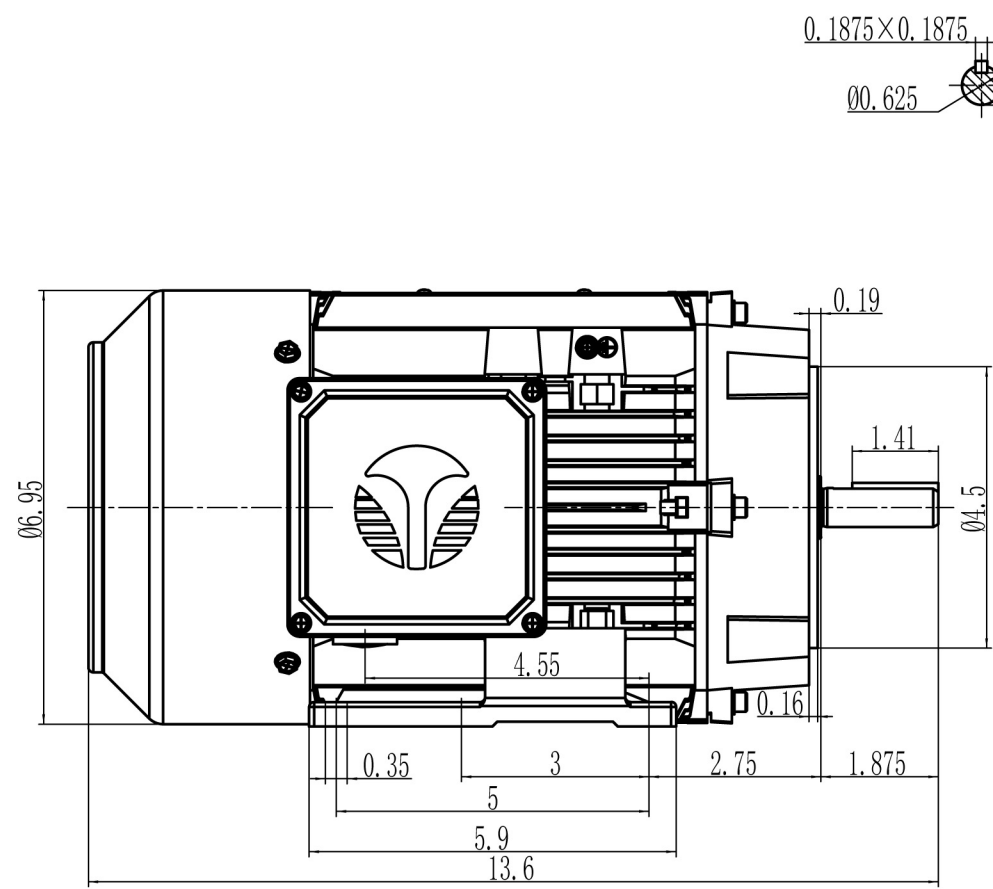

FRAME: | HP: | RPM: | PHASE: | VOLT: | ENCL: | FREQ: | FLA: | LRA:

MODEL: NEMA56HC
REV.DESC:

SCALE: 1:2
DATE:
VERSION:
REVISED:

UNITS:
BY:
WWW.TECHTOPIND.COM