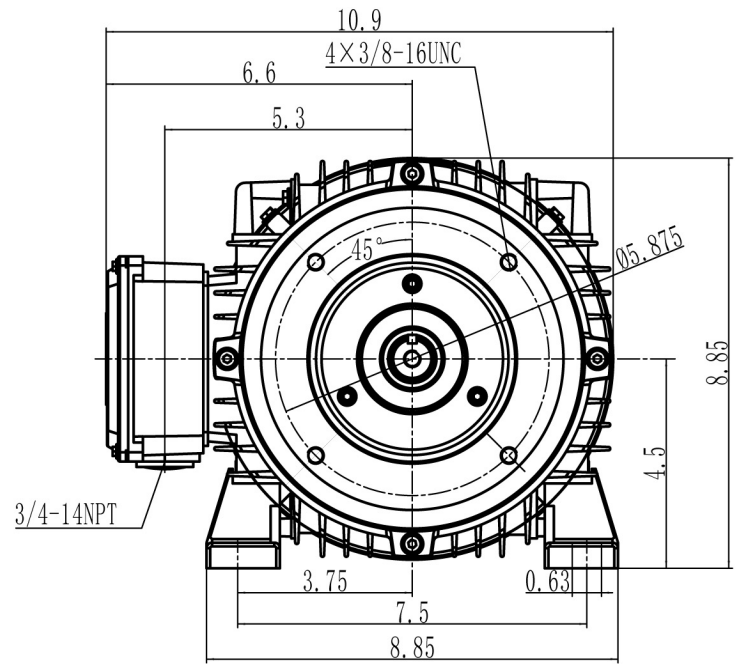

FRAME: HP: RPM: PHASE: VOLT: ENCL: FREQ: FLA: LRA:

MODEL	AH	EQ	ET	C
180JM	4.25	0.625	2.875	18.3
180JP	7.312	1.563	5.937	21.4

MODEL: NEMA180JM-JP
REV.DESC:

SCALE: 1:2.5
VERSION:

DATE:
REVISED:

UNITS:
BY:

WWW.TECHTOP.COM