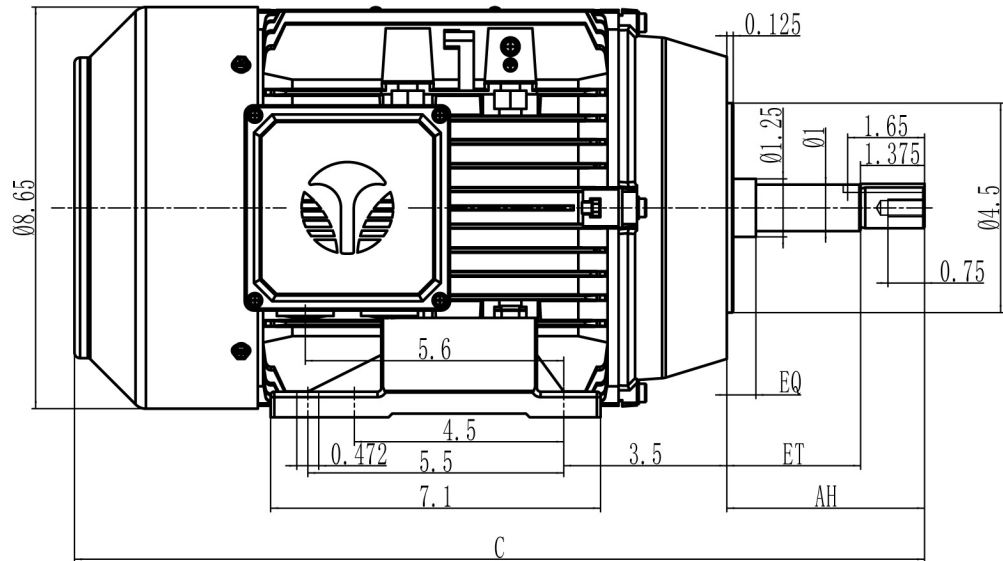

FRAME: HP: RPM: PHASE: VOLT: ENCL: FREQ: FLA: LRA:

MODEL	AH	EQ	ET	C
180JM	4.25	0.625	2.875	18.3
180JP	7.312	1.563	5.937	21.4

MODEL: NEMA180JM-JP
REV.DESC:

SCALE: 1:2.5
VERSION:

DATE:
REVISED:

UNITS:
BY:

WWW.TECHTOP.COM