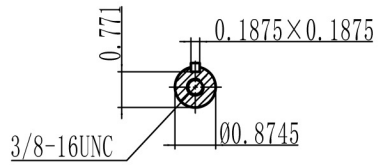

FRAME: HP: RPM: PHASE: VOLT: ENCL: FREQ: FLA: LRA:

MODEL	AH	EQ	ET	C
180JM	4.25	0.625	2.875	18.3
180JP	7.312	1.563	5.937	21.4

MODEL: NEMA180JM-JP
REV.DESC:

SCALE: 1:2.5
VERSION:

DATE:
REVISED:

UNITS:
BY:

WWW.TECHTOP.COM