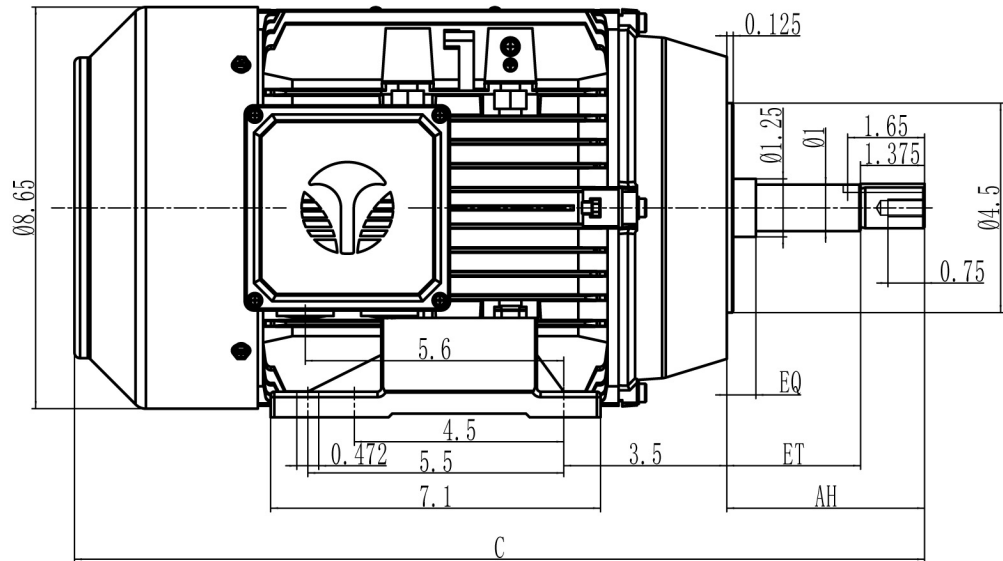

FRAME: HP: RPM: PHASE: VOLT: ENCL: FREQ: FLA: LRA:

| MODEL | AH | EQ | ET | C |
|-------|-------|-------|-------|------|
| 180JM | 4.25 | 0.625 | 2.875 | 18.3 |
| 180JP | 7.312 | 1.563 | 5.937 | 21.4 |

MODEL: NEMA180JM-JP
REV.DESC:

SCALE: 1:2.5
VERSION:

DATE:
REVISED:

UNITS:
BY:

WWW.TECHTOP.COM