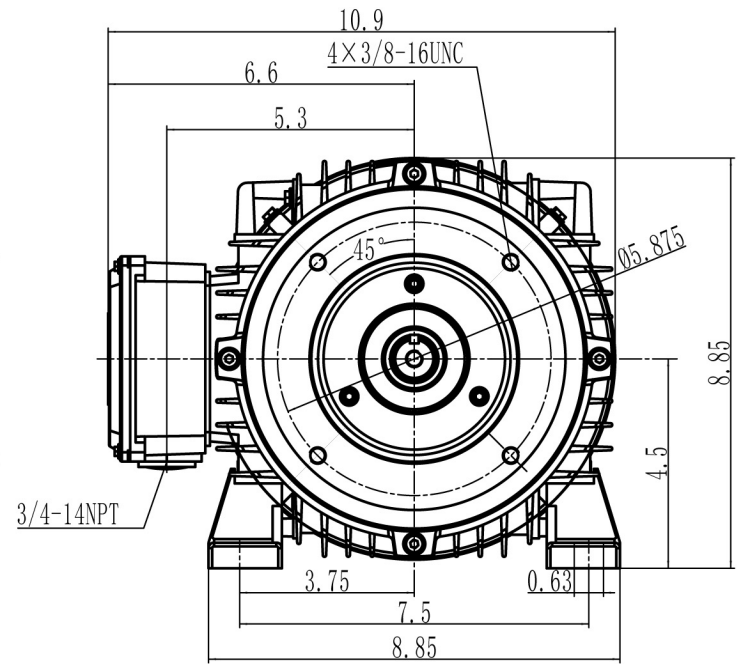

FRAME: HP: RPM: PHASE: VOLT: ENCL: FREQ: FLA: LRA:

| MODEL | AH | EQ | ET | C |
|-------|-------|-------|-------|------|
| 180JM | 4.25 | 0.625 | 2.875 | 18.3 |
| 180JP | 7.312 | 1.563 | 5.937 | 21.4 |

MODEL: NEMA180JM-JP
REV.DESC:

SCALE: 1:2.5
VERSION:

DATE:
REVISED:

UNITS:
BY:

WWW.TECHTOP.COM