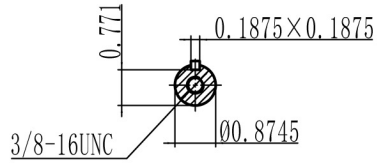

FRAME: HP: RPM: PHASE: VOLT: ENCL: FREQ: FLA: LRA:

| MODEL | AH | EQ | ET | C |
|-------|-------|-------|-------|------|
| 180JM | 4.25 | 0.625 | 2.875 | 18.3 |
| 180JP | 7.312 | 1.563 | 5.937 | 21.4 |

MODEL: NEMA180JM-JP
REV.DESC:

SCALE: 1:2.5
VERSION:

DATE:
REVISED:

UNITS:
BY:

WWW.TECHTOP.COM