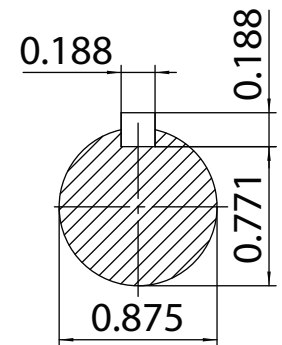

FOOT
HOLE

MATERIAL: ALUMINUM
 UNITS: INCH SCALE:
 DRAWN: 08/10/2015
 WWW.TECHTOP.COM

MODEL NUMBER:
 GR3-AL-TF-143T
 MFG PN:

| REV. | BY | DATE |
|------|----|------|
| 1 | | |
| 2 | | |
| 3 | | |
| 4 | | |
| 5 | | |
| 6 | | |
| 7 | | |