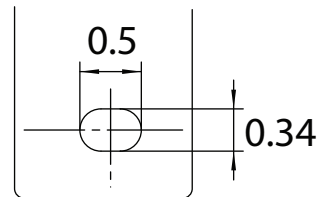

FOOT
HOLE

MATERIAL: ALUMINUM
 UNITS: INCH SCALE:
 DRAWN: 08/10/2015
 WWW.TECHTOP.COM

MODEL NUMBER:
 GR3-AL-TF-143T
 MFG PN:

| REV. | BY | DATE |
|------|----|------|
| 1 | | |
| 2 | | |
| 3 | | |
| 4 | | |
| 5 | | |
| 6 | | |
| 7 | | |