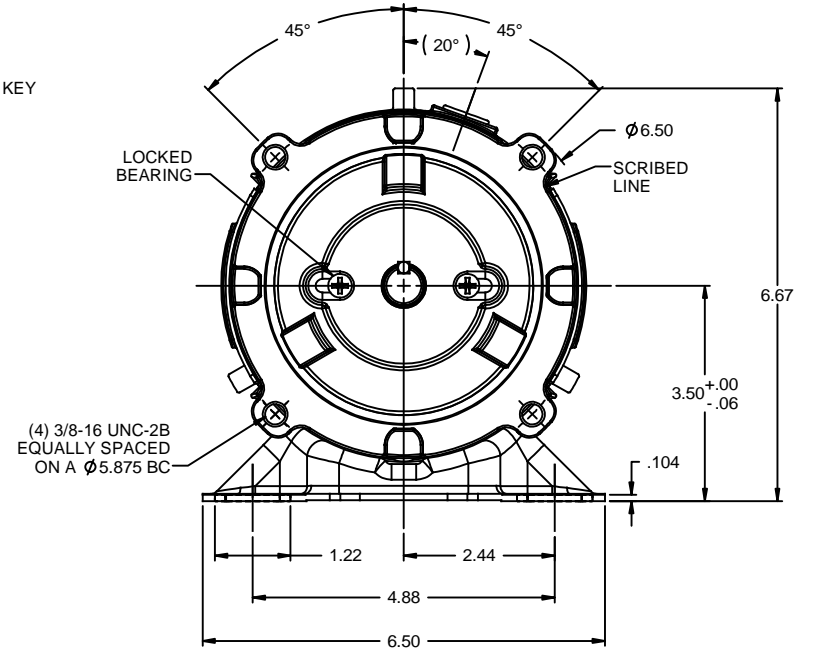

**REGAL**

**Nameplate Specifications**

Output HP	<b>0.50 Hp</b>	Output KW	<b>0.37 kW</b>
Voltage	<b>12 V</b>	Current	<b>39.0 A</b>
Speed	<b>1800 rpm</b>	Service Factor	<b>1</b>
Efficiency	<b>83.6 %</b>	Duty	<b>Continuous</b>
Insulation Class	<b>H</b>	Frame	<b>S56C</b>
Enclosure	<b>Totally Enclosed Non Ventilated</b>	Overload Protector	<b>No</b>
Ambient Temperature	<b>40 °C</b>	Drive End Bearing Size	<b>6203</b>
Opp Drive End Bearing Size	<b>6203</b>	UL	<b>Recognized</b>
CSA	<b>Y</b>	CE	<b>N</b>

**Technical Specifications**

Rotation	<b>Reversible</b>	Mounting	<b>Rigid C base</b>
Frame Length	<b>5.47 in</b>	Shaft Diameter	<b>0.625 in</b>
Outline Drawing	<b>031906-547</b>		

**This is an uncontrolled document once printed or downloaded and is subject to change without notice. Date Created: 06/29/2018**

- NOTES:  
 1) MAXIMUM FACE RUNOUT .004 T.I.R.  
 2) MAXIMUM PILOT ECCENTRICITY .004 T.I.R.  
 3) PERMISSIBLE SHAFT RUNOUT .002 T.I.R.  
 4) GASKETS THROUGHOUT.

056E17T2005	11.77	9.71	8.78	24	1/2	1800
056E17T2004	11.77	9.71	8.78	12	1/2	1800
056E17T2003	10.77	8.71	7.78	24	1/3	1800
056E17T2002	10.77	8.71	7.78	12	1/3	1800
056E17T2001	10.27	8.21	7.28	12	1/4	1800
CATALOG No.	"C"	"L"	"AD"	VOLTS	H.P.	RPM

		TOLERANCES UNLESS SPECIFIED		<b>MARATHON ELECTRIC</b>		DRAWN IPG 6/10/08
		DEC INCHES				CHK BC 6/10/08
		X ±.1				APPR
02	ADDED 056E17T2001 TO TABLE	IPG 5/13/2010	SK XX ±.03	TITLE OUTLINE		SCALE 1:2
01	ADDED CAT NOS. 056E17T2002, 056E17T2003 & 056E17T2005	RPB 1/9/2009	BC XXX ±.005	48 FRAME DC		REF 031880
--	RELEASED: REF. 031880 & 031672	IPG 6/10/2008	BC XXXX ±.0005	MATL		FMF 056E17T2004
NO	REVISION	BY & DATE	CHK ANG ±1/2°	FINISH		PAGE OF
THIRD ANGLE PROJECTION			RFP	PREV		SIZE DRAWING NO
			NETWORK FILE NAME 031906		B 031906	
						REV 02