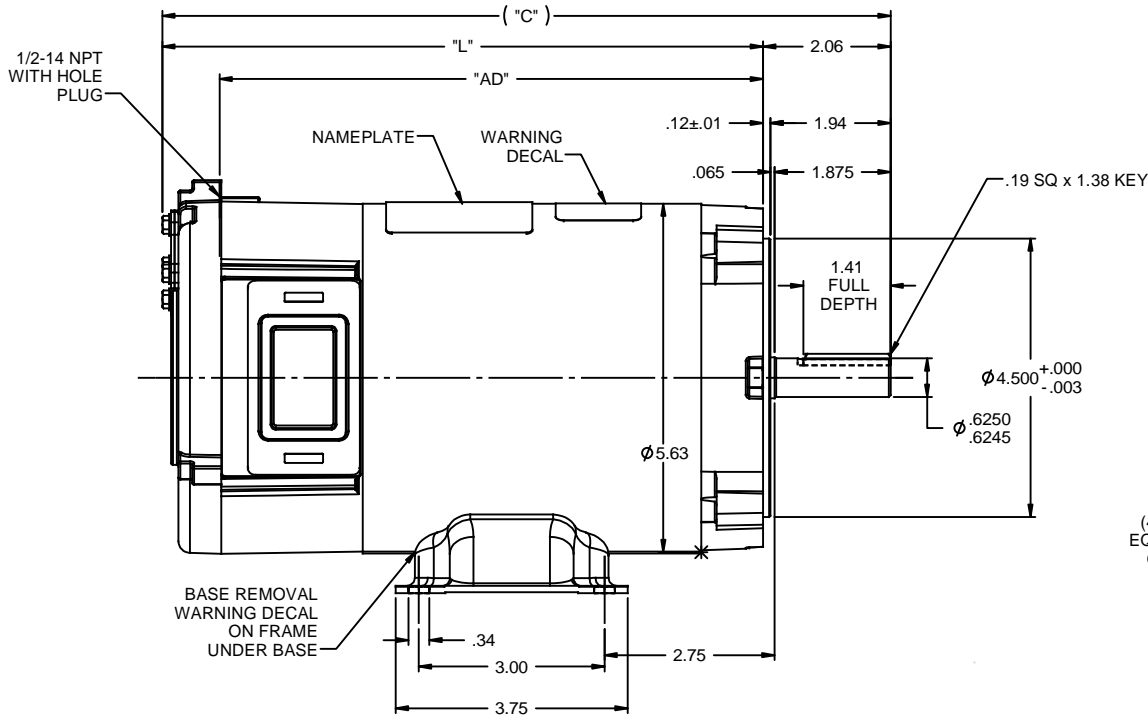

**REGAL**

**Nameplate Specifications**

Output HP	<b>0.50 Hp</b>	Output KW	<b>0.37 kW</b>
Voltage	<b>12 V</b>	Current	<b>39.0 A</b>
Speed	<b>1800 rpm</b>	Service Factor	<b>1</b>
Efficiency	<b>83.6 %</b>	Duty	<b>Continuous</b>
Insulation Class	<b>H</b>	Frame	<b>S56C</b>
Enclosure	<b>Totally Enclosed Non Ventilated</b>	Overload Protector	<b>No</b>
Ambient Temperature	<b>40 °C</b>	Drive End Bearing Size	<b>6203</b>
Opp Drive End Bearing Size	<b>6203</b>	UL	<b>Recognized</b>
CSA	<b>Y</b>	CE	<b>N</b>

**Technical Specifications**

Rotation	<b>Reversible</b>	Mounting	<b>Rigid C base</b>
Frame Length	<b>5.47 in</b>	Shaft Diameter	<b>0.625 in</b>
Outline Drawing	<b>031906-547</b>		

**This is an uncontrolled document once printed or downloaded and is subject to change without notice. Date Created: 06/29/2018**

- NOTES:  
 1) MAXIMUM FACE RUNOUT .004 T.I.R.  
 2) MAXIMUM PILOT ECCENTRICITY .004 T.I.R.  
 3) PERMISSIBLE SHAFT RUNOUT .002 T.I.R.  
 4) GASKETS THROUGHOUT.

056E17T2005	11.77	9.71	8.78	24	1/2	1800
056E17T2004	11.77	9.71	8.78	12	1/2	1800
056E17T2003	10.77	8.71	7.78	24	1/3	1800
056E17T2002	10.77	8.71	7.78	12	1/3	1800
056E17T2001	10.27	8.21	7.28	12	1/4	1800
CATALOG No.	"C"	"L"	"AD"	VOLTS	H.P.	RPM

		TOLERANCES UNLESS SPECIFIED		<b>MARATHON ELECTRIC</b>		DRAWN IPG 6/10/08
		DEC INCHES				CHK BC 6/10/08
		X ±.1				APPR
02	ADDED 056E17T2001 TO TABLE	IPG 5/13/2010	SK XX ±.03	TITLE OUTLINE		SCALE 1:2
01	ADDED CAT NOS. 056E17T2002, 056E17T2003 & 056E17T2005	RPB 1/9/2009	BC XXX ±.005	48 FRAME DC		REF 031880
--	RELEASED: REF. 031880 & 031672	IPG 6/10/2008	BC XXXX ±.0005	MATL		FMF 056E17T2004
NO	REVISION	BY & DATE	CHK ANG ±1/2°	FINISH		PAGE OF
THIRD ANGLE PROJECTION			RFP	PREV		SIZE DRAWING NO
			NETWORK FILE NAME 031906		B 031906	
						REV 02