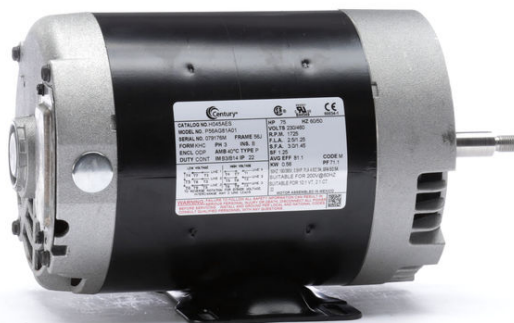

# PRODUCT INFORMATION PACKET

Model No: H045AES  
Catalog No: H045AES  
.75 HP General Purpose Motor, 3 phase, 1800 RPM, 230/460 V, 56J Frame, ODP  
Three Phase ODP Motors

Regal and Century are trademarks of Regal Beloit Corporation or one of its affiliated companies.

©2019 Regal Beloit Corporation, All Rights Reserved. MC017097E

REGAL

**Nameplate Specifications**

Output HP	<b>.75 Hp</b>	Output KW	<b>0.56 kW</b>
Frequency	<b>60 Hz</b>	Voltage	<b>230/460 V</b>
Current	<b>2.5/1.25 A</b>	Speed	<b>1725 rpm</b>
Service Factor	<b>1.25</b>	Phase	<b>3</b>
Duty	<b>Continuous</b>	Insulation Class	<b>B</b>
Frame	<b>56J</b>	Enclosure	<b>Open Drip Proof</b>
Thermal Protection	<b>None</b>	Ambient Temperature	<b>40 °C</b>
UL	<b>Recognized</b>	CSA	<b>N</b>
CE	<b>Y</b>		

**Technical Specifications**

Electrical Type	<b>Polyphase</b>	Starting Method	<b>Across The Line</b>
Poles	<b>4</b>	Rotation	<b>Clockwise/Counterclockwise</b>
Mounting	<b>Rigid Base</b>	Drive End Bearing	<b>Ball</b>
Opp Drive End Bearing	<b>Ball</b>	Frame Material	<b>Rolled Steel</b>
Shaft Type	<b>Threaded</b>	Overall Length	<b>11.31 in</b>
Frame Length	<b>6.00 in</b>	Shaft Diameter	<b>0.625 in</b>
Shaft Extension	<b>2.57 in</b>		