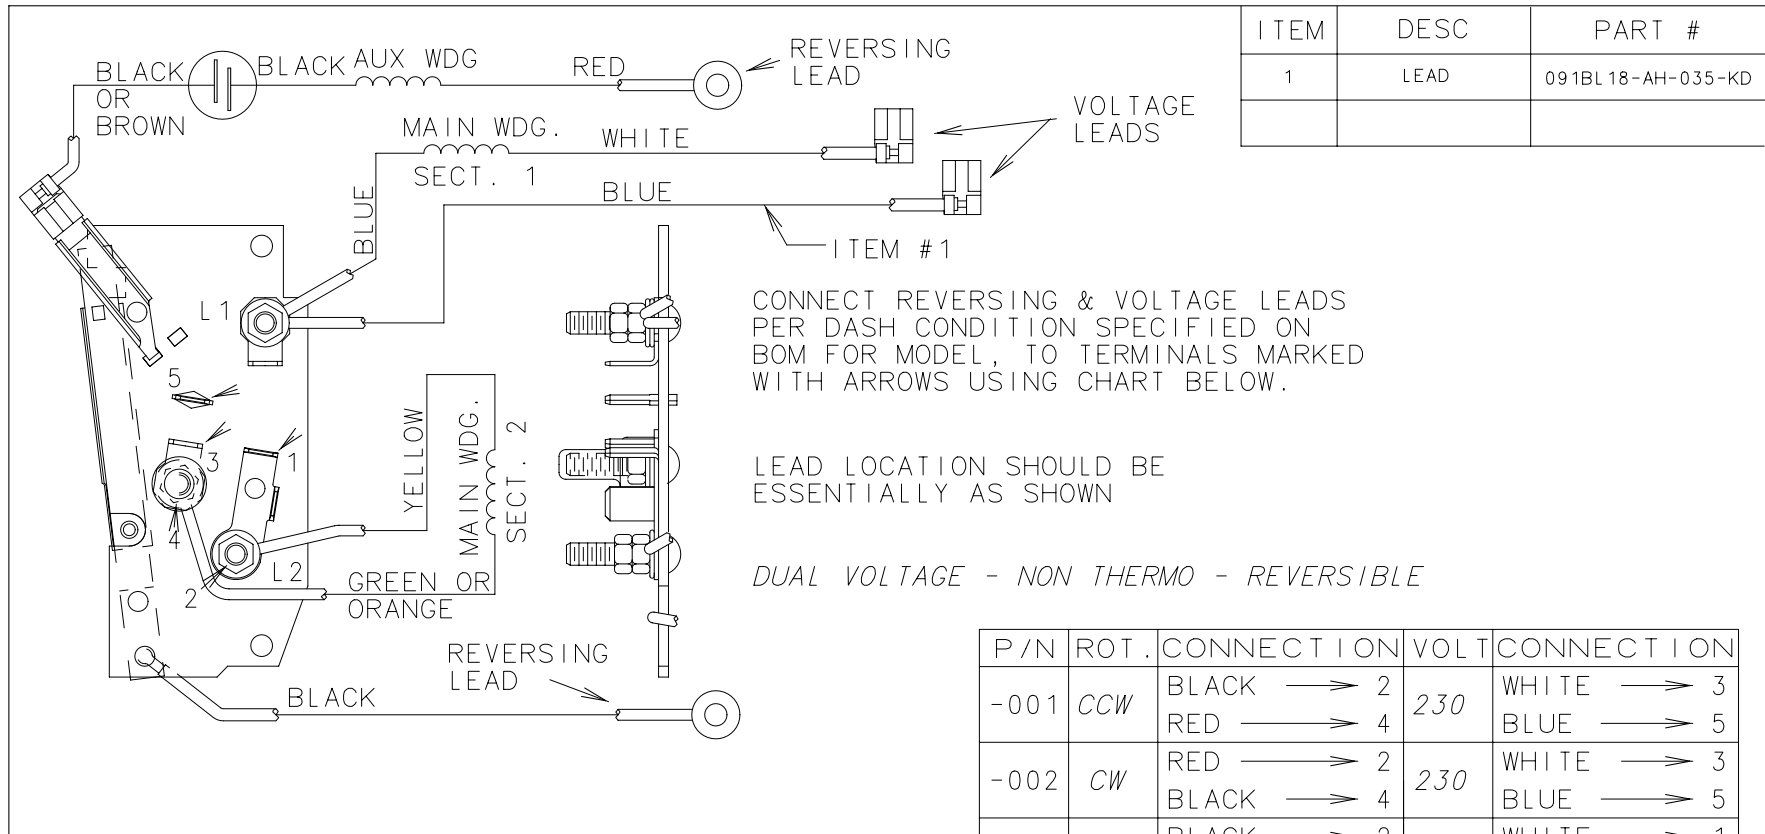

Technical Specifications

Electrical Type	Capacitor Start Induction Run	Starting Method	Across The Line
Poles	4	Rotation	Reversible
Mounting	Rigid Base	Drive End Bearing	Ball
Opp Drive End Bearing	Ball	Frame Material	Rolled Steel
Shaft Type	Flat	Overall Length	10.40 in
Frame Length	6.06 in	Shaft Diameter	0.500 in
Shaft Extension	1.56 in		

This is an uncontrolled document once printed or downloaded and is subject to change without notice. Date Created:30/10/2019

ITEM	DESC	PART #
1	LEAD	091BL18-AH-035-KD

CONNECT REVERSING & VOLTAGE LEADS PER DASH CONDITION SPECIFIED ON BOM FOR MODEL, TO TERMINALS MARKED WITH ARROWS USING CHART BELOW.

LEAD LOCATION SHOULD BE ESSENTIALLY AS SHOWN

DUAL VOLTAGE - NON THERMO - REVERSIBLE

P/N	ROT.	CONNECTION	VOLT	CONNECTION
-001	CCW	BLACK → 2 RED → 4	230	WHITE → 3 BLUE → 5
-002	CW	RED → 2 BLACK → 4	230	WHITE → 3 BLUE → 5
-003	CCW	BLACK → 2 RED → 4	115	WHITE → 1 BLUE → 3
-004	CW	RED → 2 BLACK → 4	115	WHITE → 1 BLUE → 3