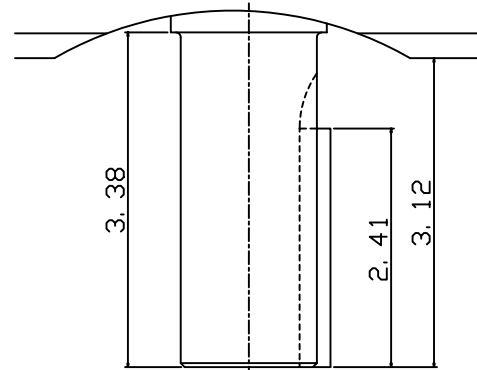

DATE
JULY 15, 2004
CATALOG NO.
NV7/54C

OUTLINE DIMENSIONS
3-PHASE INDUCTION MOTOR

MOTOR TYPE:
AEVANE
FRAME NO. 213TC

Pole	HP	KW	Hz	VOLT	Syn. Speed RPM
4	7.5	5.5	60	230/460	1800

Ins	Rating	Dimension in	Approx Weight	Bearings
F	CONT.	INCHES	150 lbs.	DE: 6308ZZ NDE: 6306ZZ

Totally Enclosed Fan-Cooled Vertical Type. Squirrel-Cage Rotor.

DWN.	Y. C. LAI	06-28-00
CHKD.	C. S. LO	06-29-00
APPD.	Y. B. HUANG	06-29-00

DWG NO.
31049U571011