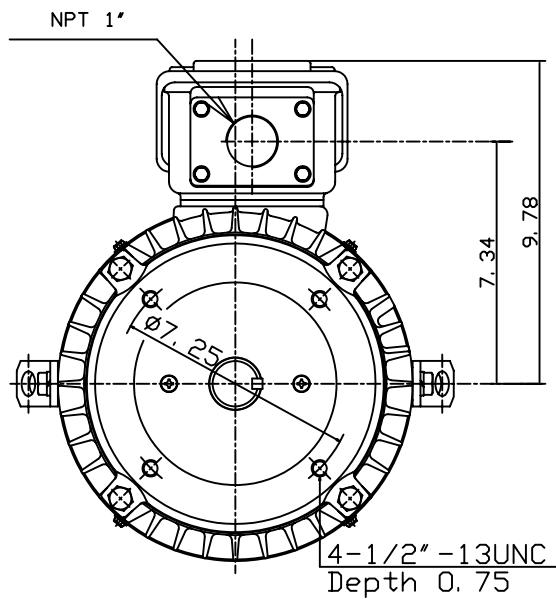

DATE
JULY 15, 2004
CATALOG NO.
NV7/54C

OUTLINE DIMENSIONS
3-PHASE INDUCTION MOTOR

MOTOR TYPE:
AEVANE
FRAME NO. 213TC

Pole	HP	KW	Hz	VOLT	Syn. Speed RPM
4	7.5	5.5	60	230/460	1800

Ins	Rating	Dimension in	Approx Weight	Bearings
F	CONT.	INCHES	150 lbs.	DE: 6308ZZ NDE: 6306ZZ

Totally Enclosed Fan-Cooled Vertical Type. Squirrel-Cage Rotor.

--	--	--	--	--	--	--	--

DWN.	Y. C. LAI	06-28-00
CHKD.	C. S. LO	06-29-00
APPD.	Y. B. HUANG	06-29-00

DWG NO.
31049U571011