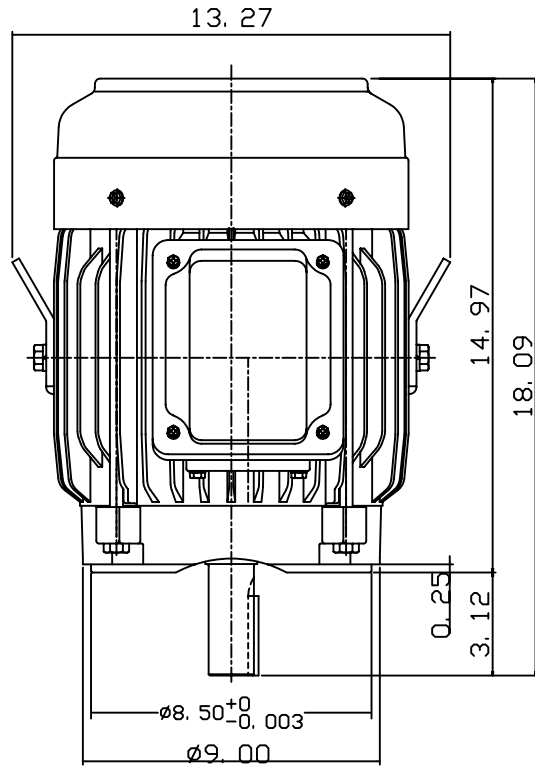

DATE
JULY 15, 2004
CATALOG NO.
NV7/54C

OUTLINE DIMENSIONS
3-PHASE INDUCTION MOTOR

MOTOR TYPE:
AEVANE
FRAME NO. 213TC

Pole	HP	KW	Hz	VOLT	Syn. Speed RPM
4	7.5	5.5	60	230/460	1800

Ins	Rating	Dimension in	Approx Weight	Bearings
F	CONT.	INCHES	150 lbs.	DE: 6308ZZ NDE: 6306ZZ

Totally Enclosed Fan-Cooled Vertical Type. Squirrel-Cage Rotor.

--	--	--	--	--	--	--	--

DWN.	Y. C. LAI	06-28-00
CHKD.	C. S. LO	06-29-00
APPD.	Y. B. HUANG	06-29-00

DWG NO.
31049U571011