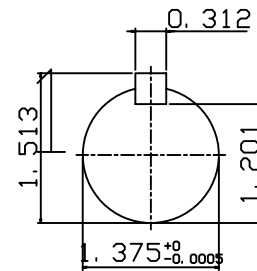

DATE
JULY 15, 2004
CATALOG NO.
NV7/54C

OUTLINE DIMENSIONS
3-PHASE INDUCTION MOTOR

MOTOR TYPE:
AEVANE
FRAME NO. 213TC

Pole	HP	KW	Hz	VOLT	Syn. Speed RPM
4	7.5	5.5	60	230/460	1800

Ins	Rating	Dimension in	Approx Weight	Bearings
F	CONT.	INCHES	150 lbs.	DE: 6308ZZ NDE: 6306ZZ

Totally Enclosed Fan-Cooled Vertical Type. Squirrel-Cage Rotor.

--	--	--	--	--	--	--	--

DWN.	Y. C. LAI	06-28-00
CHKD.	C. S. LO	06-29-00
APPD.	Y. B. HUANG	06-29-00

DWG NO.
31049U571011