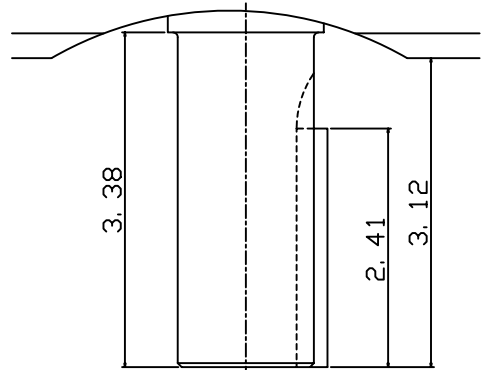

DATE
JULY 15, 2004
CATALOG NO.
NV7/54C-50

OUTLINE DIMENSIONS
3-PHASE INDUCTION MOTOR

MOTOR TYPE:
AEVANE
FRAME NO. 213TC

Pole	HP	KW	Hz	VOLT	Syn. Speed RPM
4	7.5	5.5	50	190/380	1500

Ins	Rating	Dimension in	Approx Weight	Bearings
F	CONT.	INCHES	150 lbs.	DE: 6308ZZ NDE: 6306ZZ

Totally Enclosed Fan-Cooled Vertical Type. Squirrel-Cage Rotor.

◇		
---	--	--

DWN.	Y. C. LAI	06-28-00
CHKD.	C. S. LO	06-29-00
APPD.	Y. B. HUANG	06-29-00

DWG NO.
31049U571011