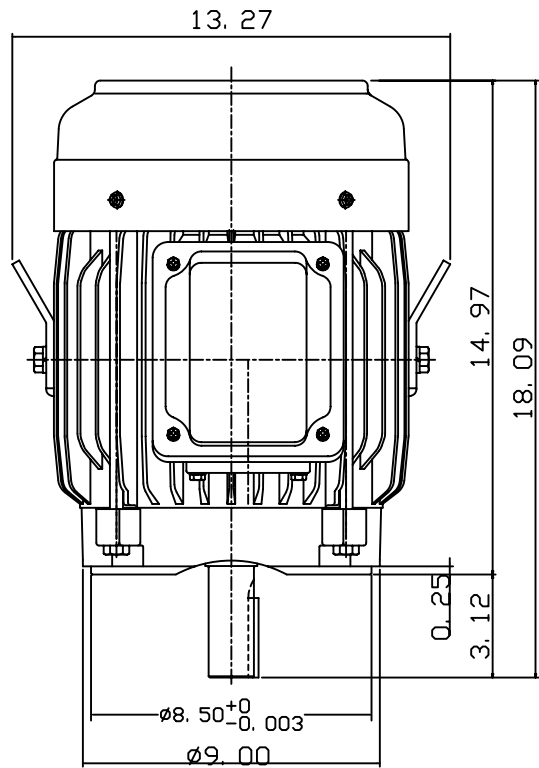

DATE
JULY 15, 2004
CATALOG NO.
NV7/54C-50

OUTLINE DIMENSIONS
3-PHASE INDUCTION MOTOR

MOTOR TYPE:
AEVANE
FRAME NO. 213TC

Pole	HP	KW	Hz	VOLT	Syn. Speed RPM
4	7.5	5.5	50	190/380	1500

Ins	Rating	Dimension in	Approx Weight	Bearings
F	CONT.	INCHES	150 lbs.	DE: 6308ZZ NDE: 6306ZZ

Totally Enclosed Fan-Cooled Vertical Type. Squirrel-Cage Rotor.

◇		
---	--	--

DWN.	Y. C. LAI	06-28-00
CHKD.	C. S. LO	06-29-00
APPD.	Y. B. HUANG	06-29-00

DWG NO.
31049U571011