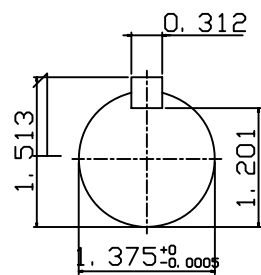

DATE
JULY 15, 2004
CATALOG NO.
NV7/54C-50

OUTLINE DIMENSIONS
3-PHASE INDUCTION MOTOR

MOTOR TYPE:
AEVANE
FRAME NO. 213TC

Pole	HP	KW	Hz	VOLT	Syn. Speed RPM
4	7.5	5.5	50	190/380	1500

Ins	Rating	Dimension in	Approx Weight	Bearings
F	CONT.	INCHES	150 lbs.	DE: 6308ZZ NDE: 6306ZZ

Totally Enclosed Fan-Cooled Vertical Type. Squirrel-Cage Rotor.

◇		
---	--	--

DWN.	Y. C. LAI	06-28-00
CHKD.	C. S. LO	06-29-00
APPD.	Y. B. HUANG	06-29-00

DWG NO.
31049U571011