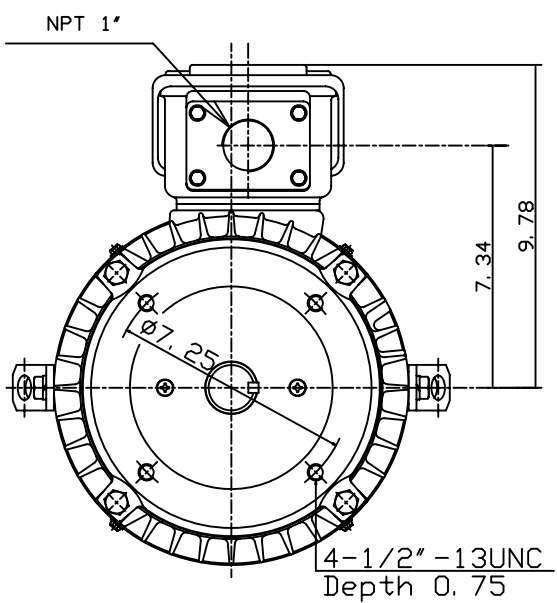

DATE
JULY 15, 2004
CATALOG NO.
NV7/54C-50

OUTLINE DIMENSIONS
3-PHASE INDUCTION MOTOR

MOTOR TYPE:
AEVANE
FRAME NO. 213TC

Pole	HP	KW	Hz	VOLT	Syn. Speed RPM
4	7.5	5.5	50	190/380	1500

Ins	Rating	Dimension in	Approx Weight	Bearings
F	CONT.	INCHES	150 lbs.	DE: 6308ZZ NDE: 6306ZZ

Totally Enclosed Fan-Cooled Vertical Type. Squirrel-Cage Rotor.

◇		
---	--	--

DWN.	Y. C. LAI	06-28-00
CHKD.	C. S. LO	06-29-00
APPD.	Y. B. HUANG	06-29-00

DWG NO.
31049U571011