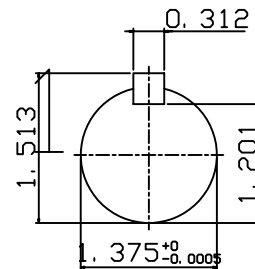

DATE
JULY 15, 2004
CATALOG NO.
NV7/52C

OUTLINE DIMENSIONS
3-PHASE INDUCTION MOTOR

MOTOR TYPE:
AEVANE
FRAME NO. 213TC

Pole	HP	KW	Hz	VOLT	Syn. Speed RPM
2	7.5	5.5	60	230/460	3600

Ins	Rating	Dimension in	Approx Weight	Bearings
F	CONT.	INCHES	150 lbs.	DE: 6308ZZ NDE: 6306ZZ

Totally Enclosed Fan-Cooled Vertical Type. Squirrel-Cage Rotor.

◇		
---	--	--

DWN.	Y. C. LAI	06-28-00
CHKD.	C. S. LO	06-29-00
APPD.	Y. B. HUANG	06-29-00

DWG NO.
31049U571010