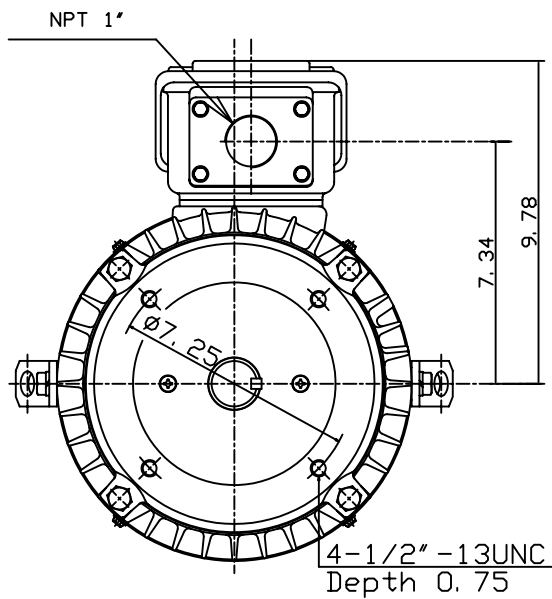

DATE
JULY 15, 2004
CATALOG NO.
NV7/52C

OUTLINE DIMENSIONS
3-PHASE INDUCTION MOTOR

MOTOR TYPE:
AEVANE
FRAME NO. 213TC

Pole	HP	KW	Hz	VOLT	Syn. Speed RPM
2	7.5	5.5	60	230/460	3600

Ins	Rating	Dimension in	Approx Weight	Bearings
F	CONT.	INCHES	150 lbs.	DE: 6308ZZ NDE: 6306ZZ

Totally Enclosed Fan-Cooled Vertical Type. Squirrel-Cage Rotor.

◇		
---	--	--

DWN.	Y. C. LAI	06-28-00
CHKD.	C. S. LO	06-29-00
APPD.	Y. B. HUANG	06-29-00

DWG NO.
31049U571010