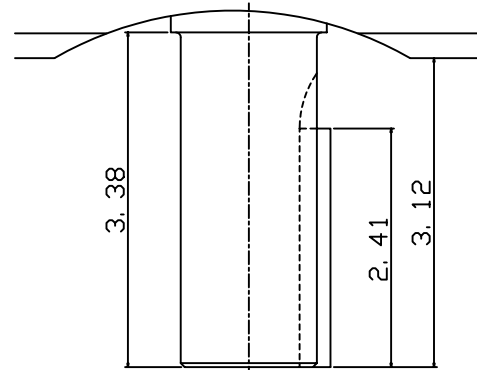

DATE
JULY 15, 2004
CATALOG NO.
NV7/52C

OUTLINE DIMENSIONS
3-PHASE INDUCTION MOTOR

MOTOR TYPE:
AEVANE
FRAME NO. 213TC

Pole	HP	KW	Hz	VOLT	Syn. Speed RPM
2	7.5	5.5	60	230/460	3600

Ins	Rating	Dimension in	Approx Weight	Bearings
F	CONT.	INCHES	150 lbs.	DE: 6308ZZ NDE: 6306ZZ

Totally Enclosed Fan-Cooled Vertical Type. Squirrel-Cage Rotor.

◇		
---	--	--

DWN.	Y. C. LAI	06-28-00
CHKD.	C. S. LO	06-29-00
APPD.	Y. B. HUANG	06-29-00

DWG NO.
31049U571010