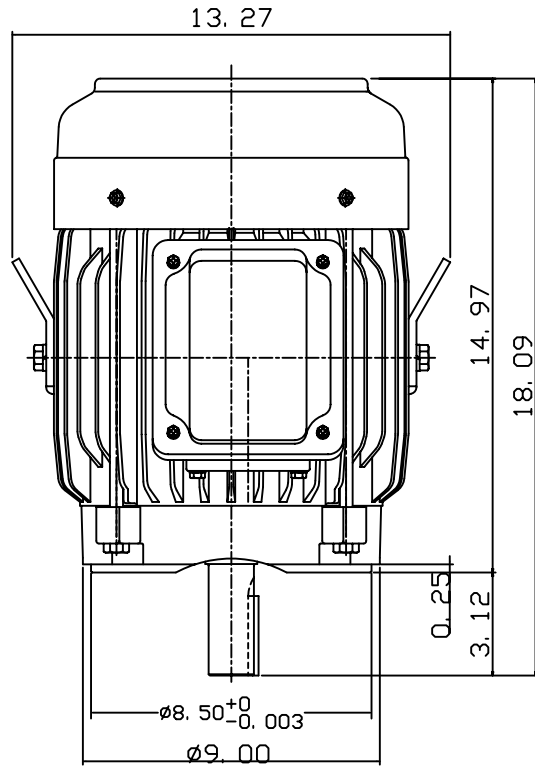

DATE
JULY 15, 2004
CATALOG NO.
NV7/52C

OUTLINE DIMENSIONS
3-PHASE INDUCTION MOTOR

MOTOR TYPE:
AEVANE
FRAME NO. 213TC

Pole	HP	KW	Hz	VOLT	Syn. Speed RPM
2	7.5	5.5	60	230/460	3600

Ins	Rating	Dimension in	Approx Weight	Bearings
F	CONT.	INCHES	150 lbs.	DE: 6308ZZ NDE: 6306ZZ

Totally Enclosed Fan-Cooled Vertical Type. Squirrel-Cage Rotor.

◇		
---	--	--

DWN.	Y. C. LAI	06-28-00
CHKD.	C. S. LO	06-29-00
APPD.	Y. B. HUANG	06-29-00

DWG NO.
31049U571010