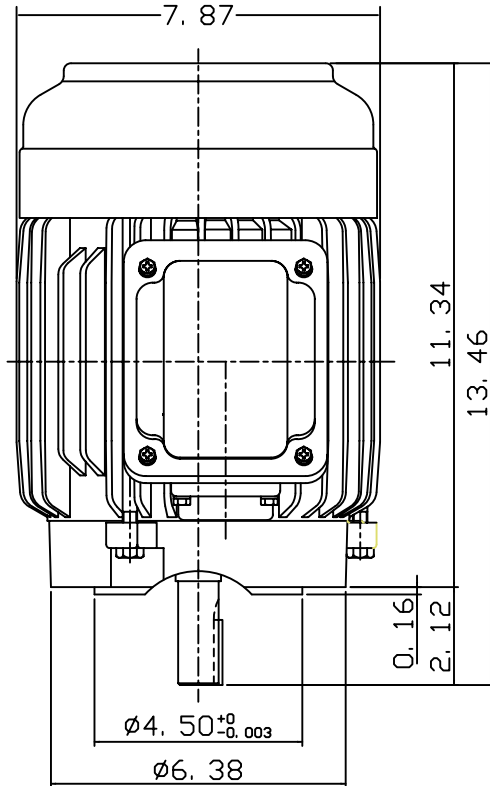

DATE
JULY 15, 2004
CATALOG NO.
NV1/54C-50

OUTLINE DIMENSIONS
3-PHASE INDUCTION MOTOR

MOTOR TYPE:
AEVANE
FRAME NO. 145TC

Pole	HP	KW	Hz	VOLT	Syn. Speed RPM
4	1.5	1	50	190/380	1500

Ins	Rating	Dimension in	Approx Weight	Bearings
F	CONT.	INCHES	55 lbs.	DE: 6205ZZ NDE: 6205ZZ

Totally Enclosed Fan-Cooled Vertical Type. Squirrel-Cage Rotor.

DWN.	J. Y. WU	10-05-00
CHKD.	C. S. LO	10-13-00
APPD.	Y. B. HUANG	10-13-00

TECO Westinghouse

DWG NO.
31049U568010