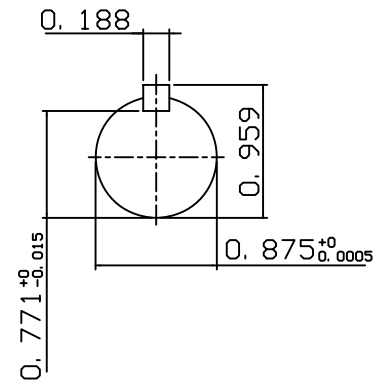

DATE
JULY 15, 2004
CATALOG NO.
NV1/54C-50

OUTLINE DIMENSIONS
3-PHASE INDUCTION MOTOR

MOTOR TYPE:
AEVANE
FRAME NO. 145TC

Pole	HP	KW	Hz	VOLT	Syn. Speed RPM
4	1.5	1	50	190/380	1500

Ins	Rating	Dimension in	Approx Weight	Bearings
F	CONT.	INCHES	55 lbs.	DE: 6205ZZ NDE: 6205ZZ

Totally Enclosed Fan-Cooled Vertical Type. Squirrel-Cage Rotor.

DWN.	J. Y. WU	10-05-00
CHKD.	C. S. LO	10-13-00
APPD.	Y. B. HUANG	10-13-00

TECO Westinghouse

DWG NO.
31049U568010