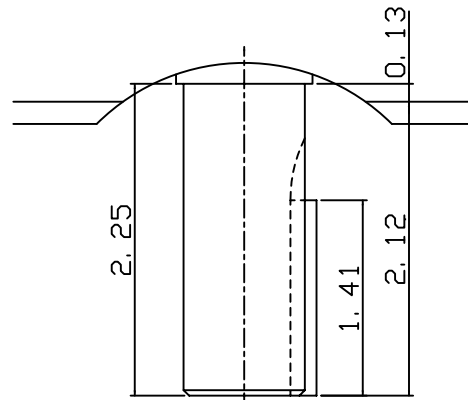

DATE
JULY 15, 2004
CATALOG NO.
NV1/54C-50

OUTLINE DIMENSIONS
3-PHASE INDUCTION MOTOR

MOTOR TYPE:
AEVANE
FRAME NO. 145TC

Pole	HP	KW	Hz	VOLT	Syn. Speed RPM
4	1.5	1	50	190/380	1500

Ins	Rating	Dimension in	Approx Weight	Bearings
F	CONT.	INCHES	55 lbs.	DE: 6205ZZ NDE: 6205ZZ

Totally Enclosed Fan-Cooled Vertical Type. Squirrel-Cage Rotor.

DWN.	J. Y. WU	10-05-00
CHKD.	C. S. LO	10-13-00
APPD.	Y. B. HUANG	10-13-00

TECO Westinghouse

DWG NO.
31049U568010