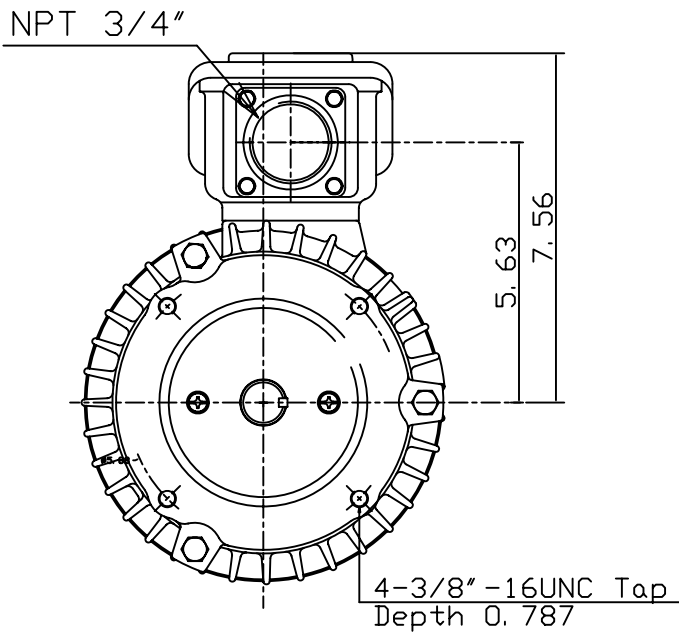

DATE
JULY 15, 2004
CATALOG NO.
NV1/54C-50

OUTLINE DIMENSIONS
3-PHASE INDUCTION MOTOR

MOTOR TYPE:
AEVANE
FRAME NO. 145TC

Pole	HP	KW	Hz	VOLT	Syn. Speed RPM
4	1.5	1	50	190/380	1500

Ins	Rating	Dimension in	Approx Weight	Bearings
F	CONT.	INCHES	55 lbs.	DE: 6205ZZ NDE: 6205ZZ

Totally Enclosed Fan-Cooled Vertical Type. Squirrel-Cage Rotor.

DWN.	J. Y. WU	10-05-00
CHKD.	C. S. LO	10-13-00
APPD.	Y. B. HUANG	10-13-00

TECO Westinghouse

DWG NO.
31049U568010