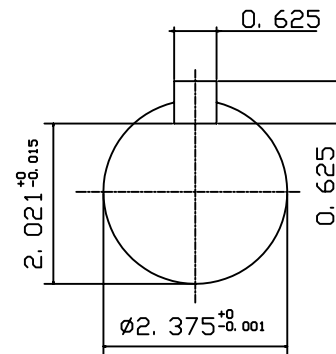

DATE JULY 19, 2004	OUTLINE DIMENSIONS 3-PHASE INDUCTION MOTOR	MOTOR TYPE: AEVANE
CATALOG NO. NVO754C		FRAME NO. 365TC

Pole	HP	KW	Hz	VOLT	Syn. Speed RPM
4	75	56	60	230/460	1800

Ins	Rating	Dimension in	Approx Weight	Bearings	
F	CONT.	inches	823 lbs.	DE: 6313	NDE: 6213

Totally Enclosed Fan-Cooled Type. Squirrel-Cage Rotor.

$\diamond$		

DWN.	G. L. GUD	08-01-02
CHKD.	C. H. KAD	08-06-02
APPD.	Y. B. HUANG	08-06-02

TECO Westinghouse

DWG NO.
31049U577010