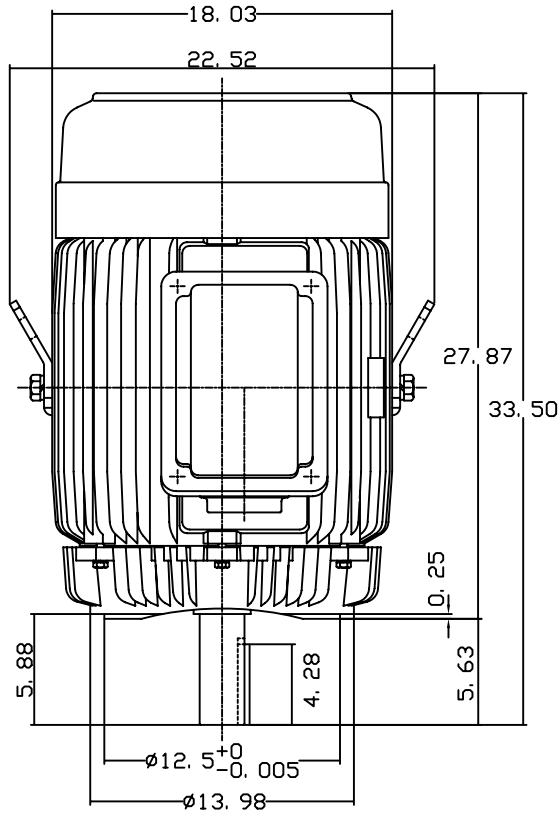

DATE JULY 19, 2004	OUTLINE DIMENSIONS 3-PHASE INDUCTION MOTOR	MOTOR TYPE: AEVANE
CATALOG NO. NVO754C		FRAME NO. 365TC

Pole	HP	KW	Hz	VOLT	Syn. Speed RPM
4	75	56	60	230/460	1800

Ins	Rating	Dimension in	Approx Weight	Bearings	
F	CONT.	inches	823 lbs.	DE: 6313	NDE: 6213

Totally Enclosed Fan-Cooled Type. Squirrel-Cage Rotor.

\diamond		
------------	--	--

DWN.	G. L. GUD	08-01-02
CHKD.	C. H. KAD	08-06-02
APPD.	Y. B. HUANG	08-06-02

TECO Westinghouse

DWG NO.
31049U577010