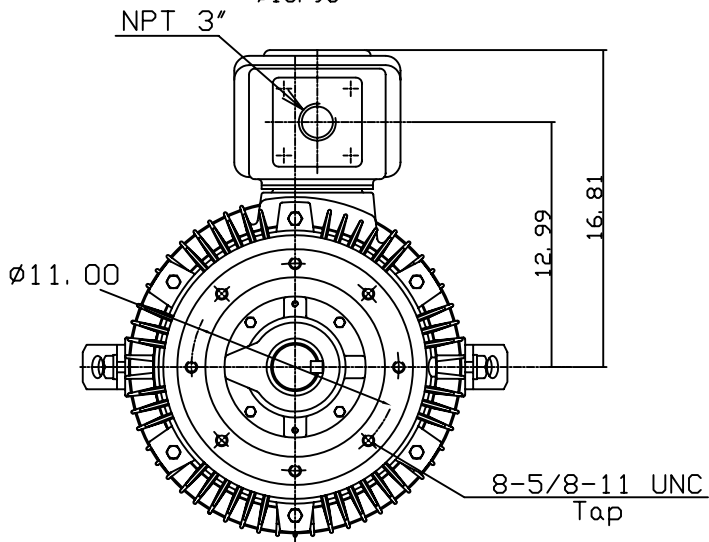

DATE JULY 19, 2004	OUTLINE DIMENSIONS 3-PHASE INDUCTION MOTOR	MOTOR TYPE: AEVANE
CATALOG NO. NVO754C		FRAME NO. 365TC

Pole	HP	KW	Hz	VOLT	Syn. Speed RPM
4	75	56	60	230/460	1800

Ins	Rating	Dimension in	Approx Weight	Bearings	
F	CONT.	inches	823 lbs.	DE: 6313	NDE: 6213

Totally Enclosed Fan-Cooled Type. Squirrel-Cage Rotor.

\diamond		
------------	--	--

DWN.	G. L. GUD	08-01-02
CHKD.	C. H. KAD	08-06-02
APPD.	Y. B. HUANG	08-06-02

TECO Westinghouse

DWG NO.
31049U577010