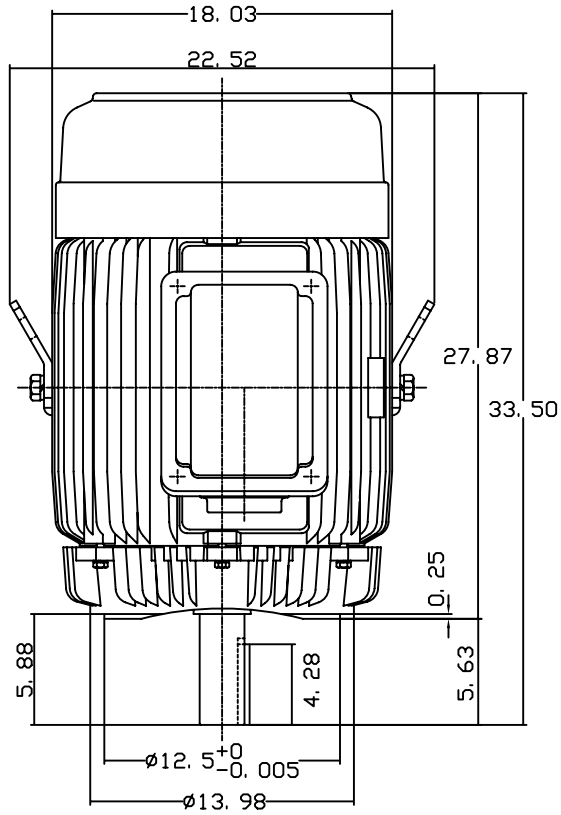

DATE
JULY 19, 2004
CATALOG NO.
NVO754C-50

OUTLINE DIMENSIONS
3-PHASE INDUCTION MOTOR

MOTOR TYPE:
AEVANE
FRAME NO. 365TC

Pole	HP	KW	Hz	VOLT	Syn. Speed RPM
4	75	56	50	190/380	1500

Ins	Rating	Dimension in	Approx Weight	Bearings	
F	CONT.	inches	823 lbs.	DE: 6313	NDE: 6213

Totally Enclosed Fan-Cooled Type. Squirrel-Cage Rotor.

DWN.	G. L. GUO	08-01-02
CHKD.	C. H. KAO	08-06-02
APPD.	Y. B. HUANG	08-06-02

TECO Westinghouse

DWG NO.
31049U577010