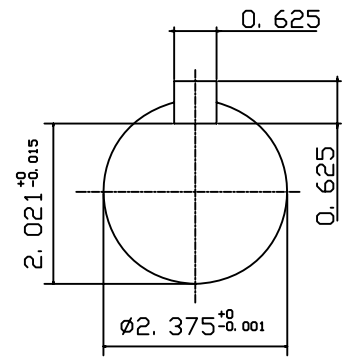

DATE
JULY 19, 2004
CATALOG NO.
NVO754C-50

OUTLINE DIMENSIONS
3-PHASE INDUCTION MOTOR

MOTOR TYPE:
AEVANE
FRAME NO. 365TC

Pole	HP	KW	Hz	VOLT	Syn. Speed RPM
4	75	56	50	190/380	1500

Ins	Rating	Dimension in	Approx Weight	Bearings	
F	CONT.	inches	823 lbs.	DE: 6313	NDE: 6213

Totally Enclosed Fan-Cooled Type. Squirrel-Cage Rotor.

DWN.	G. L. GUO	08-01-02
CHKD.	C. H. KAO	08-06-02
APPD.	Y. B. HUANG	08-06-02

TECO Westinghouse

DWG NO.
31049U577010