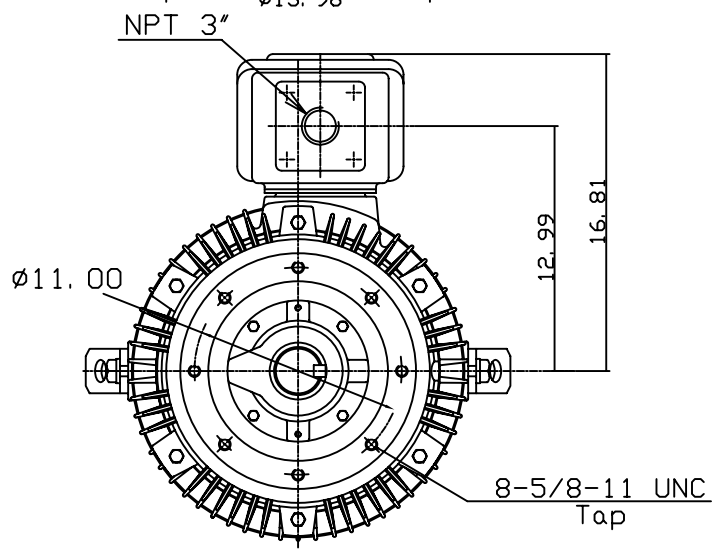

DATE
JULY 19, 2004
CATALOG NO.
NVO754C-50

OUTLINE DIMENSIONS
3-PHASE INDUCTION MOTOR

MOTOR TYPE:
AEVANE
FRAME NO. 365TC

Pole	HP	KW	Hz	VOLT	Syn. Speed RPM
4	75	56	50	190/380	1500

Ins	Rating	Dimension in	Approx Weight	Bearings	
F	CONT.	inches	823 lbs.	DE: 6313	NDE: 6213

Totally Enclosed Fan-Cooled Type. Squirrel-Cage Rotor.

DWN.	G. L. GUO	08-01-02
CHKD.	C. H. KAO	08-06-02
APPD.	Y. B. HUANG	08-06-02

TECO Westinghouse

DWG NO.
31049U577010