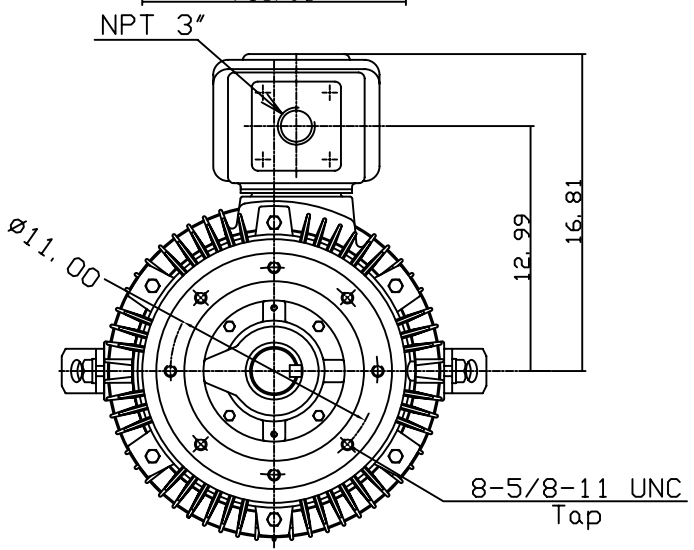

DATE  
JULY 19, 2004  
CATALOG NO.  
NVO604C-50

OUTLINE DIMENSIONS  
3-PHASE INDUCTION MOTOR

MOTOR TYPE:  
AEVANE  
FRAME NO. 364TC

Pole	HP	KW	Hz	VOLT	Syn. Speed RPM
4	60	45	50	190/380	1500

Ins	Rating	Dimension in	Approx Weight	Bearings	
F	CONT.	inches	772 lbs.	DE: 6313	NDE: 6213

Totally Enclosed Fan-Cooled Type. Squirrel-Cage Rotor.

$\diamond$		
------------	--	--

DWN.	G. L. GUD	08-01-02
CHKD.	C. H. KAD	08-06-02
APPD.	Y. B. HUANG	08-06-02

**TECO** Westinghouse

DWG NO.  
31049U579010