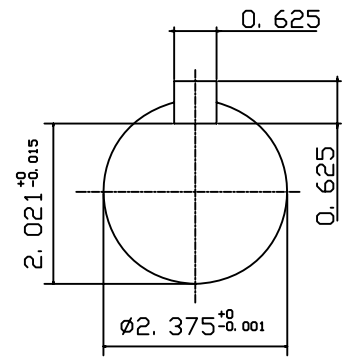

DATE
JULY 19, 2004
CATALOG NO.
NVO604C-50

OUTLINE DIMENSIONS
3-PHASE INDUCTION MOTOR

MOTOR TYPE:
AEVANE
FRAME NO. 364TC

Pole	HP	KW	Hz	VOLT	Syn. Speed RPM
4	60	45	50	190/380	1500

Ins	Rating	Dimension in	Approx Weight	Bearings	
F	CONT.	inches	772 lbs.	DE: 6313	NDE: 6213

Totally Enclosed Fan-Cooled Type. Squirrel-Cage Rotor.

$\diamond$		

DWN.	G. L. GUD	08-01-02
CHKD.	C. H. KAD	08-06-02
APPD.	Y. B. HUANG	08-06-02

TECO Westinghouse

DWG NO.
31049U579010