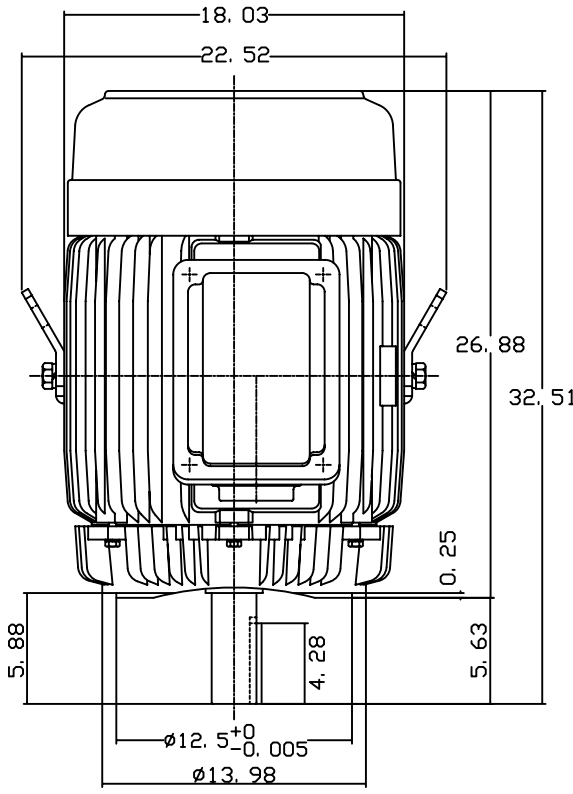

DATE  
JULY 19, 2004  
CATALOG NO.  
NVO604C-50

OUTLINE DIMENSIONS  
3-PHASE INDUCTION MOTOR

MOTOR TYPE:  
AEVANE  
FRAME NO. 364TC

Pole	HP	KW	Hz	VOLT	Syn. Speed RPM
4	60	45	50	190/380	1500

Ins	Rating	Dimension in	Approx Weight	Bearings	
F	CONT.	inches	772 lbs.	DE: 6313	NDE: 6213

Totally Enclosed Fan-Cooled Type. Squirrel-Cage Rotor.

$\diamond$		
------------	--	--

DWN.	G. L. GUD	08-01-02
CHKD.	C. H. KAD	08-06-02
APPD.	Y. B. HUANG	08-06-02

**TECO** Westinghouse

DWG NO.  
31049U579010