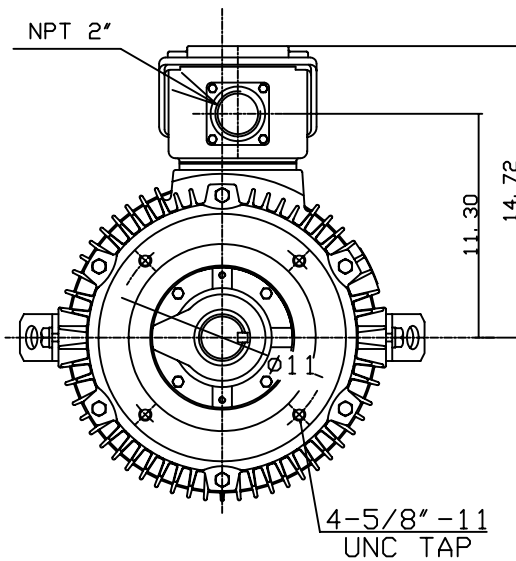

DATE
JULY 19, 2004
CATALOG NO.
NV0504C

OUTLINE DIMENSIONS
3-PHASE INDUCTION MOTOR

MOTOR TYPE:
AEVANE
FRAME NO. 326TC

Pole	HP	KW	Hz	VOLT	Syn. Speed RPM
4	50	37	60	230/460	1800

Ins	Rating	Dimension in	Approx Weight	Bearings
F	CONT.	inches	686 lbs.	DE: 6312 NDE: 6212

Totally Enclosed Fan-cooled Vertical Type, Squirrel-cage Rotor.

\diamond		
------------	--	--

DWN.	G. L. GUD	03-19-01
CHKD.	C. H. KAD	03-27-01
APPD.	Y. B. HUANG	03-27-01

TECO Westinghouse

DWG NO.
31049U588010