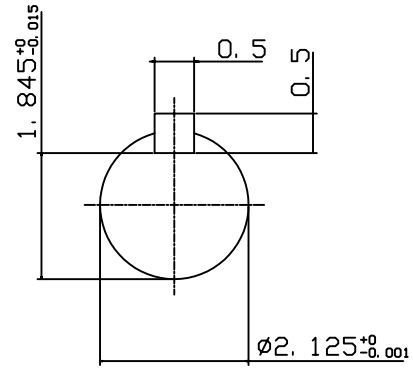

DATE
JULY 19, 2004
CATALOG NO.
NV0504C

OUTLINE DIMENSIONS
3-PHASE INDUCTION MOTOR

MOTOR TYPE:
AEVANE
FRAME NO. 326TC

Pole	HP	KW	Hz	VOLT	Syn. Speed RPM
4	50	37	60	230/460	1800

Ins	Rating	Dimension in	Approx Weight	Bearings
F	CONT.	inches	686 lbs.	DE: 6312 NDE: 6212

Totally Enclosed Fan-cooled Vertical Type, Squirrel-cage Rotor.

$\diamond$		

DWN.	G. L. GUD	03-19-01
CHKD.	C. H. KAD	03-27-01
APPD.	Y. B. HUANG	03-27-01

TECO Westinghouse

DWG NO.
31049U588010