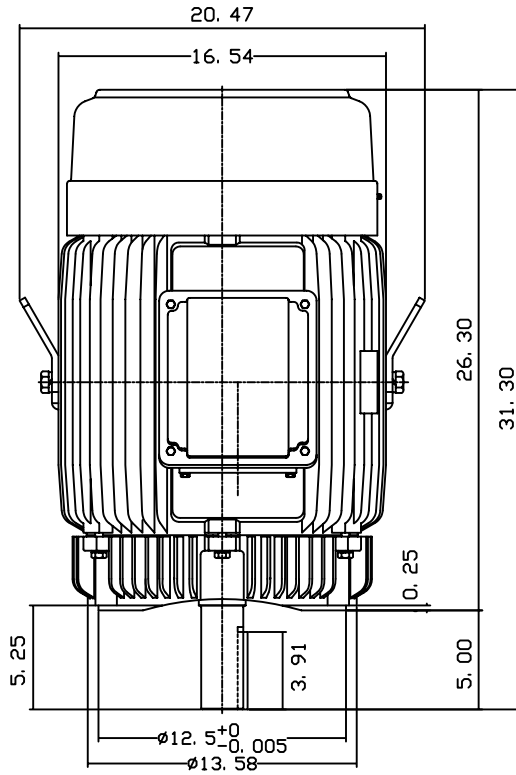

DATE
JULY 19, 2004
CATALOG NO.
NV0504C

OUTLINE DIMENSIONS
3-PHASE INDUCTION MOTOR

MOTOR TYPE:
AEVANE
FRAME NO. 326TC

Pole	HP	KW	Hz	VOLT	Syn. Speed RPM
4	50	37	60	230/460	1800

Ins	Rating	Dimension in	Approx Weight	Bearings
F	CONT.	inches	686 lbs.	DE: 6312 NDE: 6212

Totally Enclosed Fan-cooled Vertical Type, Squirrel-cage Rotor.

\diamond		
------------	--	--

DWN.	G. L. GUD	03-19-01
CHKD.	C. H. KAD	03-27-01
APPD.	Y. B. HUANG	03-27-01

TECO Westinghouse

DWG NO.
31049U588010