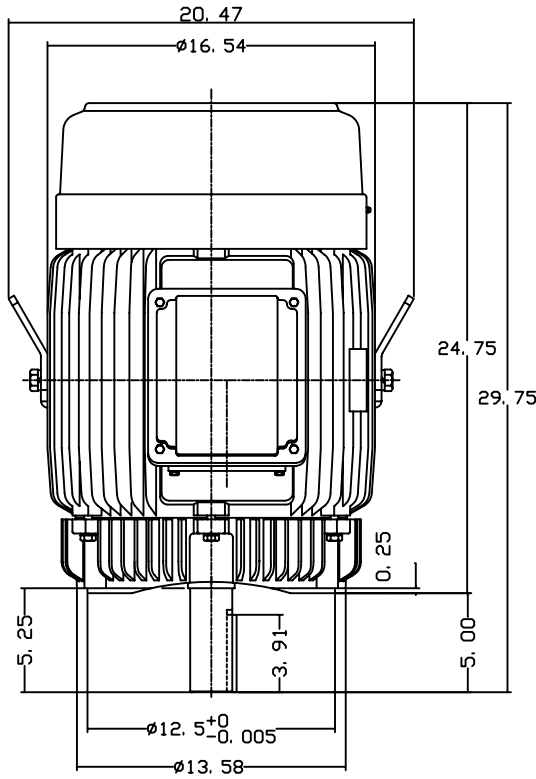

DATE
JULY 19, 2004
CATALOG NO.
NVO404C

OUTLINE DIMENSIONS
3-PHASE INDUCTION MOTOR

MOTOR TYPE:
AEVANE
FRAME NO. 324TC

Pole	HP	KW	Hz	VOLT	Syn. Speed RPM
4	40	30	60	230/460	1800

Ins	Rating	Dimension in	Approx Weight	Bearings	
F	CONT.	inches	627 lbs.	DE: 6312	NDE: 6212

Totally Enclosed Fan-cooled Vertical Type, Squirrel-cage Rotor.

◇		
---	--	--

DWN.	G. L. GUD	03-19-01
CHKD.	C. H. KAD	03-27-01
APPD.	Y. B. HUANG	03-27-01

TECO Westinghouse

DWG NO.
31049U580010