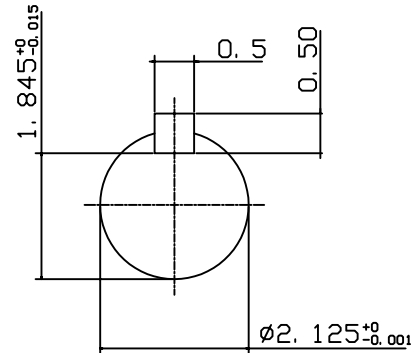

DATE
JULY 19, 2004
CATALOG NO.
NVO404C

OUTLINE DIMENSIONS
3-PHASE INDUCTION MOTOR

MOTOR TYPE:
AEVANE
FRAME NO. 324TC

Pole	HP	KW	Hz	VOLT	Syn. Speed RPM
4	40	30	60	230/460	1800

Ins	Rating	Dimension in	Approx Weight	Bearings	
F	CONT.	inches	627 lbs.	DE: 6312	NDE: 6212

Totally Enclosed Fan-cooled Vertical Type, Squirrel-cage Rotor.

◇		
---	--	--

DWN.	G. L. GUD	03-19-01
CHKD.	C. H. KAD	03-27-01
APPD.	Y. B. HUANG	03-27-01

TECO Westinghouse

DWG NO.
31049U580010