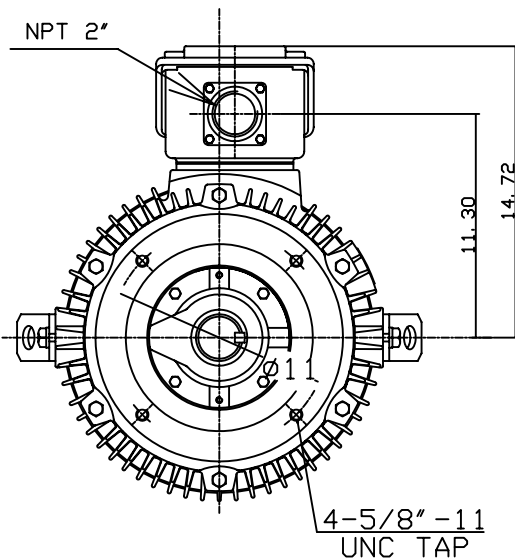

DATE
JULY 19, 2004
CATALOG NO.
NVO404C

OUTLINE DIMENSIONS
3-PHASE INDUCTION MOTOR

MOTOR TYPE:
AEVANE
FRAME NO. 324TC

Pole	HP	KW	Hz	VOLT	Syn. Speed RPM
4	40	30	60	230/460	1800

Ins	Rating	Dimension in	Approx Weight	Bearings	
F	CONT.	inches	627 lbs.	DE: 6312	NDE: 6212

Totally Enclosed Fan-cooled Vertical Type, Squirrel-cage Rotor.

◇		
---	--	--

DWN.	G. L. GUD	03-19-01
CHKD.	C. H. KAD	03-27-01
APPD.	Y. B. HUANG	03-27-01

TECO Westinghouse

DWG NO.
31049U580010