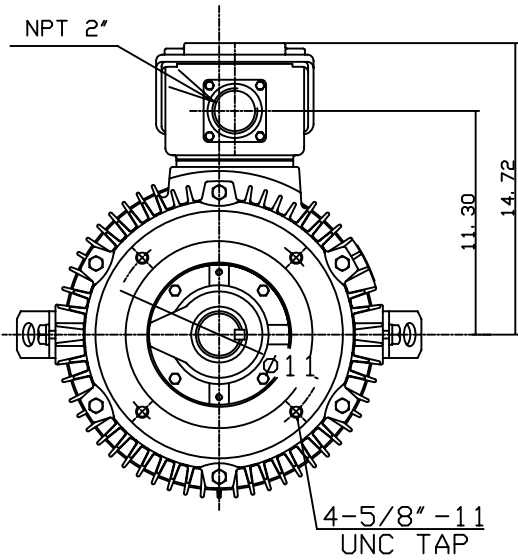

DATE  
JULY 19, 2004  
CATALOG NO.  
NVO404C-50

OUTLINE DIMENSIONS  
3-PHASE INDUCTION MOTOR

MOTOR TYPE:  
AEVANE  
FRAME NO. 324TC

Pole	HP	KW	Hz	VOLT	Syn. Speed RPM
4	40	30	50	190/380	1500

Ins	Rating	Dimension in	Approx Weight	Bearings	
F	CONT.	inches	627 lbs.	DE: 6312	NDE: 6212

Totally Enclosed Fan-cooled Vertical Type, Squirrel-cage Rotor.

DWN.	G. L. GUD	03-19-01
CHKD.	C. H. KAD	03-27-01
APPD.	Y. B. HUANG	03-27-01

**TECO** Westinghouse

DWG NO.  
31049U580010