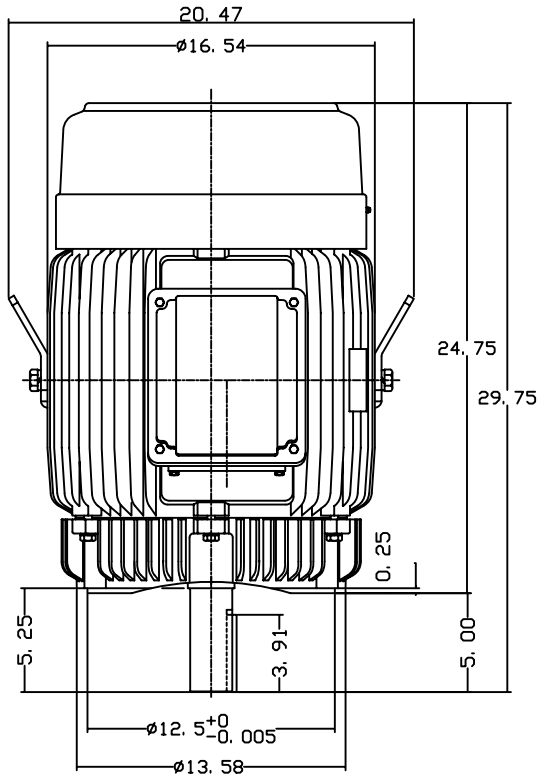

DATE  
JULY 19, 2004  
CATALOG NO.  
NVO404C-50

OUTLINE DIMENSIONS  
3-PHASE INDUCTION MOTOR

MOTOR TYPE:  
AEVANE  
FRAME NO. 324TC

Pole	HP	KW	Hz	VOLT	Syn. Speed RPM
4	40	30	50	190/380	1500

Ins	Rating	Dimension in	Approx Weight	Bearings	
F	CONT.	inches	627 lbs.	DE: 6312	NDE: 6212

Totally Enclosed Fan-cooled Vertical Type, Squirrel-cage Rotor.

DWN.	G. L. GUD	03-19-01
CHKD.	C. H. KAD	03-27-01
APPD.	Y. B. HUANG	03-27-01

**TECO** Westinghouse

DWG NO.  
31049U580010