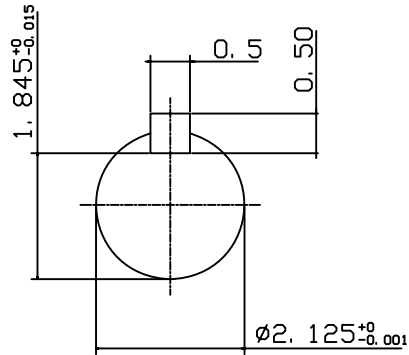

DATE  
JULY 19, 2004  
CATALOG NO.  
NVO404C-50

OUTLINE DIMENSIONS  
3-PHASE INDUCTION MOTOR

MOTOR TYPE:  
AEVANE  
FRAME NO. 324TC

Pole	HP	KW	Hz	VOLT	Syn. Speed RPM
4	40	30	50	190/380	1500

Ins	Rating	Dimension in	Approx Weight	Bearings	
F	CONT.	inches	627 lbs.	DE: 6312	NDE: 6212

Totally Enclosed Fan-cooled Vertical Type, Squirrel-cage Rotor.

DWN.	G. L. GUD	03-19-01
CHKD.	C. H. KAD	03-27-01
APPD.	Y. B. HUANG	03-27-01

**TECO** Westinghouse

DWG NO.  
31049U580010