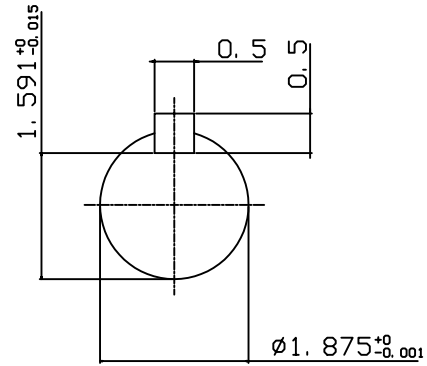

DATE JULY 19, 2004	OUTLINE DIMENSIONS 3-PHASE INDUCTION MOTOR	MOTOR TYPE: AEVANE
CATALOG NO. NVO402C		FRAME NO. 324TSC

Pole	HP	KW	Hz	VOLT	Syn. Speed RPM
2	40	30	60	230/460	3600

Ins	Rating	Dimension in	Approx Weight	Bearings
F	CONT.	inches	555 lbs.	DE: 6312C3 NDE: 6212C3

Totally Enclosed Fan-cooled Vertical Type, Squirrel-cage Rotor.

◇		
---	--	--

DWN.	G. L. GUD	03-19-01
CHKD.	C. H. KAD	03-27-01
APPD.	Y. B. HUANG	03-27-01

TECO Westinghouse

DWG NO.
31049U581010