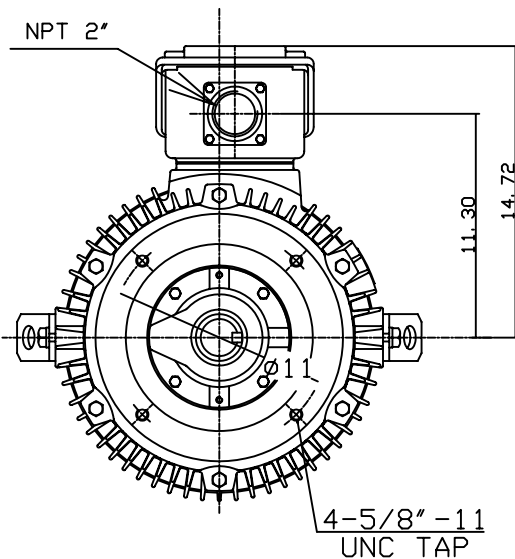

DATE JULY 19, 2004	OUTLINE DIMENSIONS 3-PHASE INDUCTION MOTOR	MOTOR TYPE: AEVANE
CATALOG NO. NVO402C		FRAME NO. 324TSC

Pole	HP	KW	Hz	VOLT	Syn. Speed RPM
2	40	30	60	230/460	3600

Ins	Rating	Dimension in	Approx Weight	Bearings
F	CONT.	inches	555 lbs.	DE: 6312C3 NDE: 6212C3

Totally Enclosed Fan-cooled Vertical Type, Squirrel-cage Rotor.

◇		
---	--	--

DWN.	G. L. GUD	03-19-01
CHKD.	C. H. KAD	03-27-01
APPD.	Y. B. HUANG	03-27-01

TECO Westinghouse

DWG NO.
31049U581010