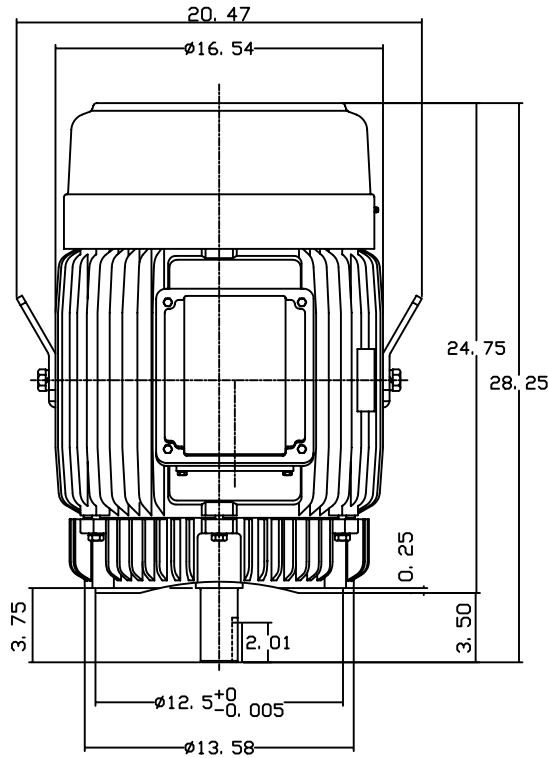

DATE JULY 19, 2004	OUTLINE DIMENSIONS 3-PHASE INDUCTION MOTOR	MOTOR TYPE: AEVANE
CATALOG NO. NVO402C		FRAME NO. 324TSC

Pole	HP	KW	Hz	VOLT	Syn. Speed RPM
2	40	30	60	230/460	3600

Ins	Rating	Dimension in	Approx Weight	Bearings
F	CONT.	inches	555 lbs.	DE: 6312C3 NDE: 6212C3

Totally Enclosed Fan-cooled Vertical Type, Squirrel-cage Rotor.

◇		
---	--	--

DWN.	G. L. GUD	03-19-01
CHKD.	C. H. KAD	03-27-01
APPD.	Y. B. HUANG	03-27-01

TECO Westinghouse

DWG NO.
31049U581010