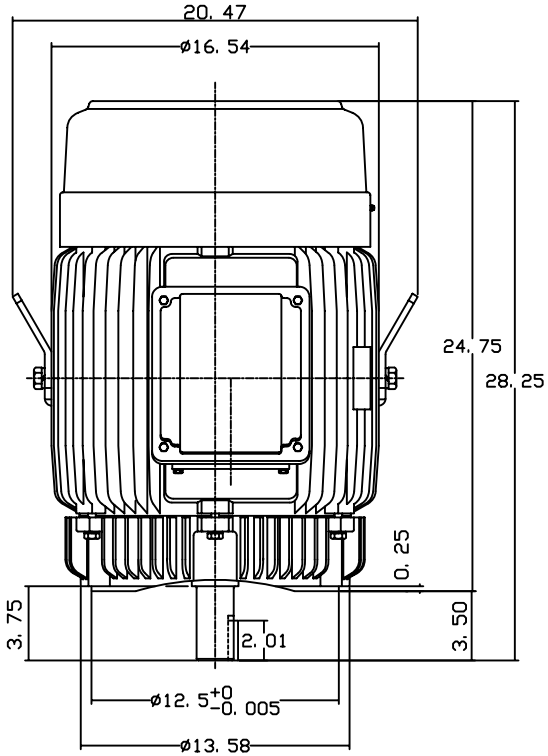

DATE
JULY 19, 2004
CATALOG NO.
NVO402C-50

OUTLINE DIMENSIONS
3-PHASE INDUCTION MOTOR

MOTOR TYPE:
AEVANE
FRAME NO. 324TSC

Pole	HP	KW	Hz	VOLT	Syn. Speed RPM
2	40	30	50	190/380	3000

Ins	Rating	Dimension in	Approx Weight	Bearings
F	CONT.	inches	555 lbs.	DE: 6312C3 NDE: 6212C3

Totally Enclosed Fan-cooled Vertical Type, Squirrel-cage Rotor.

\diamond		
------------	--	--

DWN.	G. L. GUD	03-19-01
CHKD.	C. H. KAD	03-27-01
APPD.	Y. B. HUANG	03-27-01

DWG NO.
31049U581010