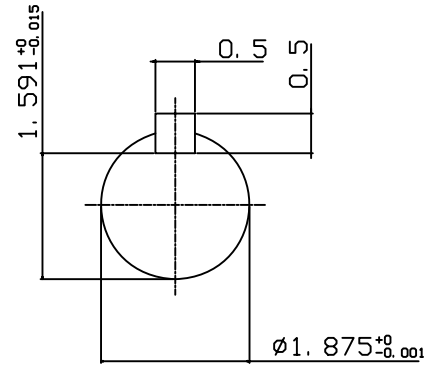

DATE
JULY 19, 2004
CATALOG NO.
NVO402C-50

OUTLINE DIMENSIONS
3-PHASE INDUCTION MOTOR

MOTOR TYPE:
AEVANE
FRAME NO. 324TSC

Pole	HP	KW	Hz	VOLT	Syn. Speed RPM
2	40	30	50	190/380	3000

Ins	Rating	Dimension in	Approx Weight	Bearings
F	CONT.	inches	555 lbs.	DE: 6312C3 NDE: 6212C3

Totally Enclosed Fan-cooled Vertical Type, Squirrel-cage Rotor.

\diamond		
------------	--	--

DWN.	G. L. GUD	03-19-01
CHKD.	C. H. KAD	03-27-01
APPD.	Y. B. HUANG	03-27-01

DWG NO.
31049U581010