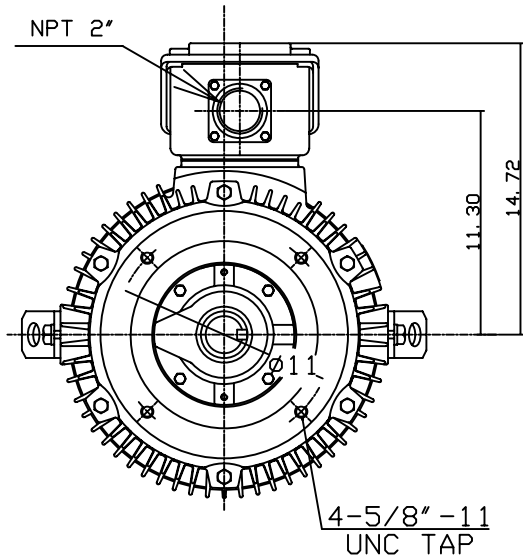

DATE
JULY 19, 2004
CATALOG NO.
NVO402C-50

OUTLINE DIMENSIONS
3-PHASE INDUCTION MOTOR

MOTOR TYPE:
AEVANE
FRAME NO. 324TSC

Pole	HP	KW	Hz	VOLT	Syn. Speed RPM
2	40	30	50	190/380	3000

Ins	Rating	Dimension in	Approx Weight	Bearings
F	CONT.	inches	555 lbs.	DE: 6312C3 NDE: 6212C3

Totally Enclosed Fan-cooled Vertical Type, Squirrel-cage Rotor.

\diamond		
------------	--	--

DWN.	G. L. GUD	03-19-01
CHKD.	C. H. KAD	03-27-01
APPD.	Y. B. HUANG	03-27-01

DWG NO.
31049U581010