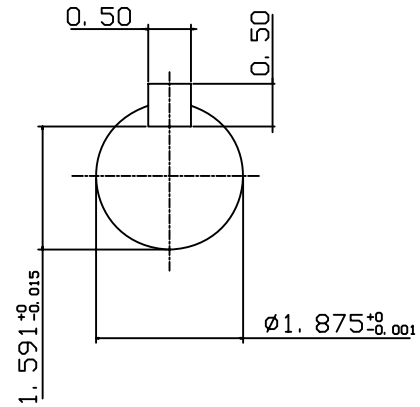

DATE  
JULY 15, 2004  
CATALOG NO.  
NVO304C-50

OUTLINE DIMENSIONS  
3-PHASE INDUCTION MOTOR

MOTOR TYPE:  
AEVANE  
FRAME NO. 286TC

Pole	HP	KW	Hz	VOLT	Syn. Speed RPM
4	30	22	50	190/380	1500

Ins	Rating	Dimension in	Approx Weight	Bearings
F	CONT.	inches	463 lbs.	DE: 6311ZZ NDE: 6310ZZ

Totally Enclosed Fan-Cooled Vertical Type, Squirrel-cage Rotor.

◊		
---	--	--

DWN.	G. L. GUO	03-19-01
CHKD.	C. H. KAO	03-27-01
APPD.	Y. B. HUANG	03-27-01

DWG NO.  
31049U582010