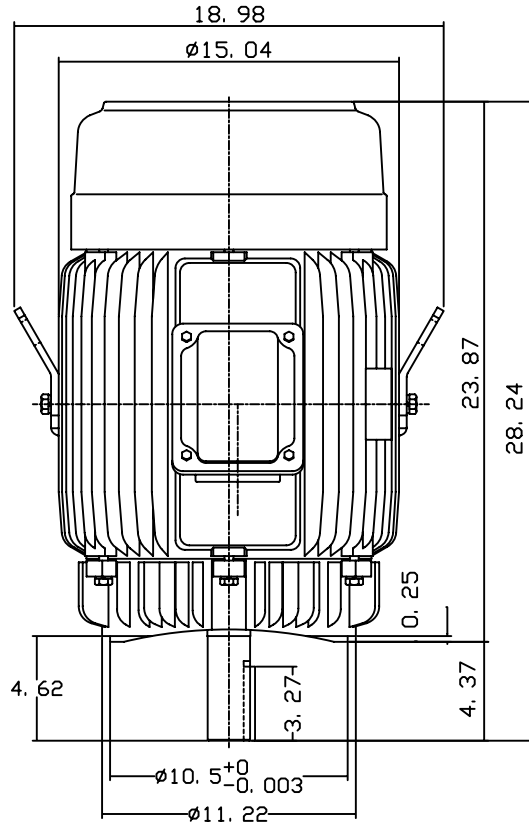

DATE  
JULY 15, 2004  
CATALOG NO.  
NVO304C-50

OUTLINE DIMENSIONS  
3-PHASE INDUCTION MOTOR

MOTOR TYPE:  
AEVANE  
FRAME NO. 286TC

Pole	HP	KW	Hz	VOLT	Syn. Speed RPM
4	30	22	50	190/380	1500

Ins	Rating	Dimension in	Approx Weight	Bearings
F	CONT.	inches	463 lbs.	DE: 6311ZZ NDE: 6310ZZ

Totally Enclosed Fan-Cooled Vertical Type, Squirrel-cage Rotor.

◊		
---	--	--

DWN.	G. L. GUO	03-19-01
CHKD.	C. H. KAO	03-27-01
APPD.	Y. B. HUANG	03-27-01

DWG NO.  
31049U582010