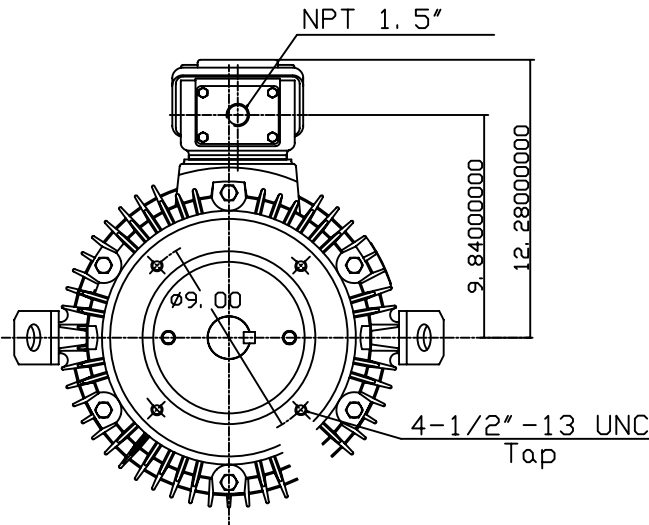

DATE  
JULY 15, 2004  
CATALOG NO.  
NVO304C-50

OUTLINE DIMENSIONS  
3-PHASE INDUCTION MOTOR

MOTOR TYPE:  
AEVANE  
FRAME NO. 286TC

Pole	HP	KW	Hz	VOLT	Syn. Speed RPM
4	30	22	50	190/380	1500

Ins	Rating	Dimension in	Approx Weight	Bearings
F	CONT.	inches	463 lbs.	DE: 6311ZZ NDE: 6310ZZ

Totally Enclosed Fan-Cooled Vertical Type, Squirrel-cage Rotor.

◊		
---	--	--

DWN.	G. L. GUO	03-19-01
CHKD.	C. H. KAO	03-27-01
APPD.	Y. B. HUANG	03-27-01

DWG NO.  
31049U582010