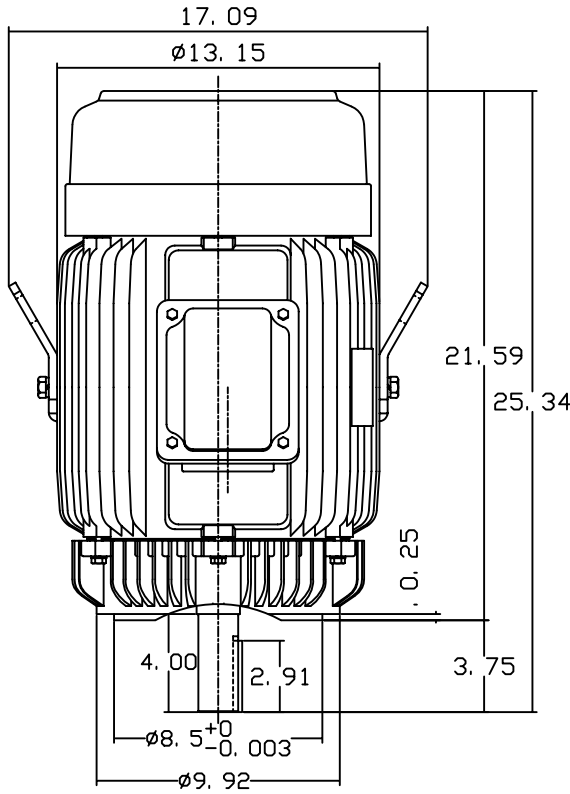

DATE
JULY 15, 2004
CATALOG NO.
NV0204C

OUTLINE DIMENSIONS
3-PHASE INDUCTION MOTOR

MOTOR TYPE:
AEVANE
FRAME NO. 256TC

Pole	HP	KW	Hz	VOLT	Syn. Speed RPM
4	20	15	60	230/460	1800

Ins	Rating	Dimension in	Approx Weight	Bearings
F	CONT.	inches	323 lbs.	DE: 6309ZZ NDE: 6307ZZ

Totally Enclosed Fan-Cooled Vertical Type, Squirrel-Cage Rotor.

◇		
---	--	--

DWN.	G. L. GUD	03-19-01
CHKD.	C. H. KAD	03-27-01
APPD.	Y. B. HUANG	03-27-01

TECO Westinghouse

DWG NO.
31049U587011