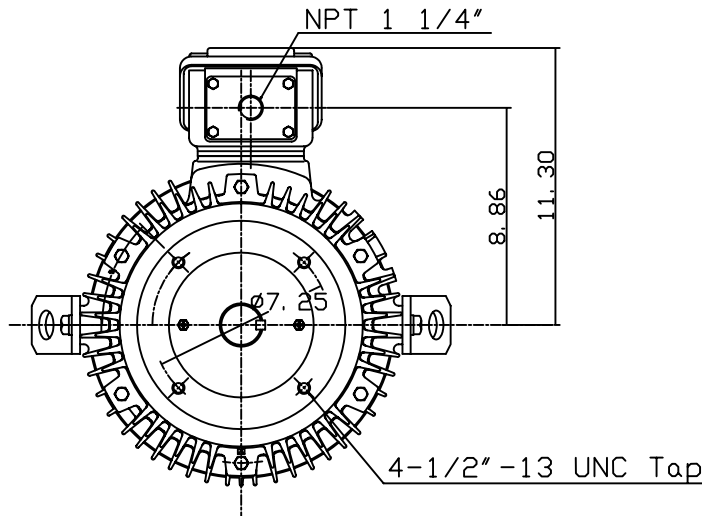

DATE
JULY 15, 2004
CATALOG NO.
NV0204C

OUTLINE DIMENSIONS
3-PHASE INDUCTION MOTOR

MOTOR TYPE:
AEVANE
FRAME NO. 256TC

Pole	HP	KW	Hz	VOLT	Syn. Speed RPM
4	20	15	60	230/460	1800

Ins	Rating	Dimension in	Approx Weight	Bearings
F	CONT.	inches	323 lbs.	DE: 6309ZZ NDE: 6307ZZ

Totally Enclosed Fan-Cooled Vertical Type, Squirrel-Cage Rotor.

◇		
---	--	--

DWN.	G. L. GUD	03-19-01
CHKD.	C. H. KAD	03-27-01
APPD.	Y. B. HUANG	03-27-01

TECO Westinghouse

DWG NO.
31049U587011