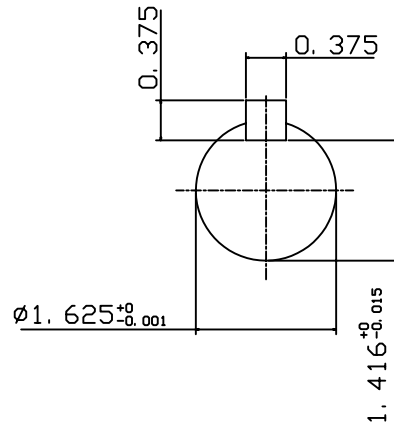

DATE
JULY 15, 2004
CATALOG NO.
NV0204C

OUTLINE DIMENSIONS
3-PHASE INDUCTION MOTOR

MOTOR TYPE:
AEVANE
FRAME NO. 256TC

Pole	HP	KW	Hz	VOLT	Syn. Speed RPM
4	20	15	60	230/460	1800

Ins	Rating	Dimension in	Approx Weight	Bearings
F	CONT.	inches	323 lbs.	DE: 6309ZZ NDE: 6307ZZ

Totally Enclosed Fan-Cooled Vertical Type, Squirrel-Cage Rotor.

◇		

DWN.	G. L. GUD	03-19-01
CHKD.	C. H. KAD	03-27-01
APPD.	Y. B. HUANG	03-27-01

TECO Westinghouse

DWG NO.
31049U587011