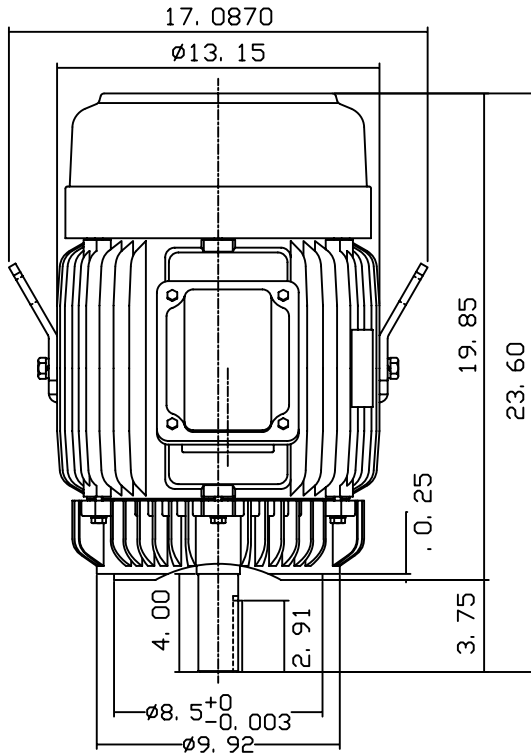

DATE
JULY 15, 2004
CATALOG NO.
NV0152C-50

OUTLINE DIMENSIONS
3-PHASE INDUCTION MOTOR

MOTOR TYPE:
AEVANE
FRAME NO. 254TC

Pole	HP	KW	Hz	VOLT	Syn. Speed RPM
2	15	11	50	190/380	3000

Ins	Rating	Dimension in	Approx Weight	Bearings
F	CONT.	inches	271 lbs.	DE: 6309ZZ NDE: 6307ZZ

Totally Enclosed Fan-Cooled Vertical Type, Squirrel-Cage Rotor.

◇		
---	--	--

DWN.	G. L. GUD	03-19-01
CHKD.	C. H. KAD	03-27-01
APPD.	Y. B. HUANG	03-27-01

TECO Westinghouse

DWG NO.
31049U586010