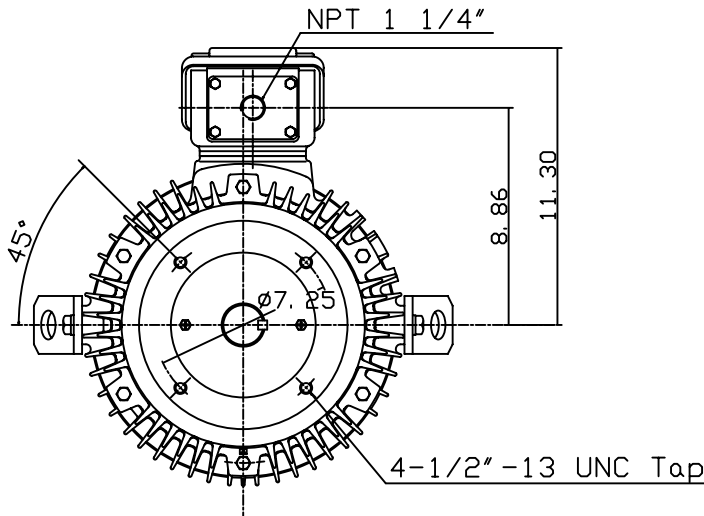

DATE
JULY 15, 2004
CATALOG NO.
NV0152C-50

OUTLINE DIMENSIONS
3-PHASE INDUCTION MOTOR

MOTOR TYPE:
AEVANE
FRAME NO. 254TC

Pole	HP	KW	Hz	VOLT	Syn. Speed RPM
2	15	11	50	190/380	3000

Ins	Rating	Dimension in	Approx Weight	Bearings
F	CONT.	inches	271 lbs.	DE: 6309ZZ NDE: 6307ZZ

Totally Enclosed Fan-Cooled Vertical Type, Squirrel-Cage Rotor.

◇		
---	--	--

DWN.	G. L. GUD	03-19-01
CHKD.	C. H. KAD	03-27-01
APPD.	Y. B. HUANG	03-27-01

TECO Westinghouse

DWG NO.
31049U586010