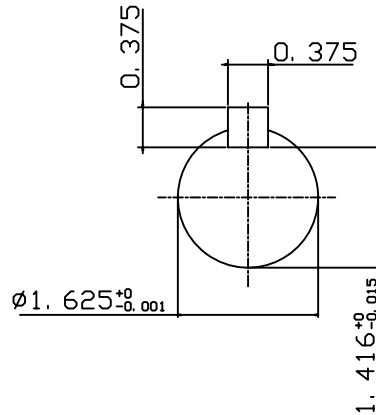

DATE
JULY 15, 2004
CATALOG NO.
NV0152C-50

OUTLINE DIMENSIONS
3-PHASE INDUCTION MOTOR

MOTOR TYPE:
AEVANE
FRAME NO. 254TC

Pole	HP	KW	Hz	VOLT	Syn. Speed RPM
2	15	11	50	190/380	3000

Ins	Rating	Dimension in	Approx Weight	Bearings
F	CONT.	inches	271 lbs.	DE: 6309ZZ NDE: 6307ZZ

Totally Enclosed Fan-Cooled Vertical Type, Squirrel-Cage Rotor.

◇		

DWN.	G. L. GUD	03-19-01
CHKD.	C. H. KAD	03-27-01
APPD.	Y. B. HUANG	03-27-01

TECO Westinghouse

DWG NO.
31049U586010