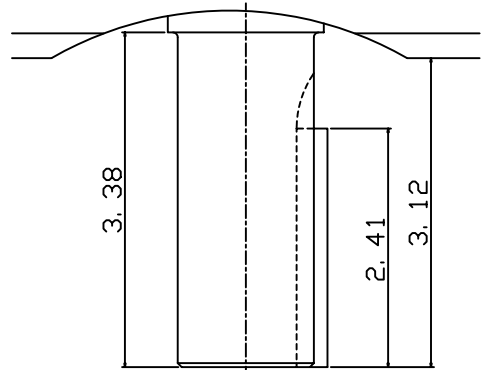

DATE  
JULY 15, 2004  
CATALOG NO.  
NVO104C

OUTLINE DIMENSIONS  
3-PHASE INDUCTION MOTOR

MOTOR TYPE:  
AEVANE  
FRAME NO. 215TC

Pole	HP	KW	Hz	VOLT	Syn. Speed RPM
4	10	7.5	60	230/460	1800

Ins	Rating	Dimension in	Approx Weight	Bearings
F	CONT.	INCHES	184 lbs.	DE: 6308ZZ NDE: 6306ZZ

Totally Enclosed Fan-Cooled Vertical Type. Squirrel-Cage Rotor.

DWN.	Y. C. LAI	06-28-00
CHKD.	C. S. LO	06-29-00
APPD.	Y. B. HUANG	06-29-00

DWG NO.  
31049U572010