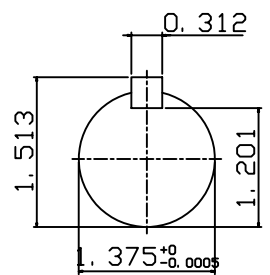

DATE  
JULY 15, 2004  
CATALOG NO.  
NVO104C

OUTLINE DIMENSIONS  
3-PHASE INDUCTION MOTOR

MOTOR TYPE:  
AEVANE  
FRAME NO. 215TC

Pole	HP	KW	Hz	VOLT	Syn. Speed RPM
4	10	7.5	60	230/460	1800

Ins	Rating	Dimension in	Approx Weight	Bearings
F	CONT.	INCHES	184 lbs.	DE: 6308ZZ NDE: 6306ZZ

Totally Enclosed Fan-Cooled Vertical Type. Squirrel-Cage Rotor.

DWN.	Y. C. LAI	06-28-00
CHKD.	C. S. LO	06-29-00
APPD.	Y. B. HUANG	06-29-00

DWG NO.  
31049U572010