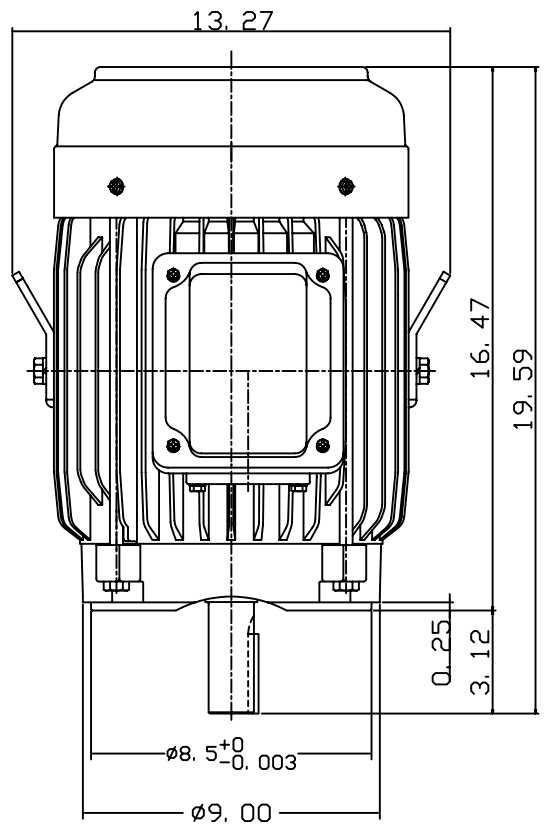

DATE  
JULY 15, 2004  
CATALOG NO.  
NVO104C

OUTLINE DIMENSIONS  
3-PHASE INDUCTION MOTOR

MOTOR TYPE:  
AEVANE  
FRAME NO. 215TC

Pole	HP	KW	Hz	VOLT	Syn. Speed RPM
4	10	7.5	60	230/460	1800

Ins	Rating	Dimension in	Approx Weight	Bearings
F	CONT.	INCHES	184 lbs.	DE: 6308ZZ NDE: 6306ZZ

Totally Enclosed Fan-Cooled Vertical Type. Squirrel-Cage Rotor.

DWN.	Y. C. LAI	06-28-00
CHKD.	C. S. LO	06-29-00
APPD.	Y. B. HUANG	06-29-00

DWG NO.  
31049U572010