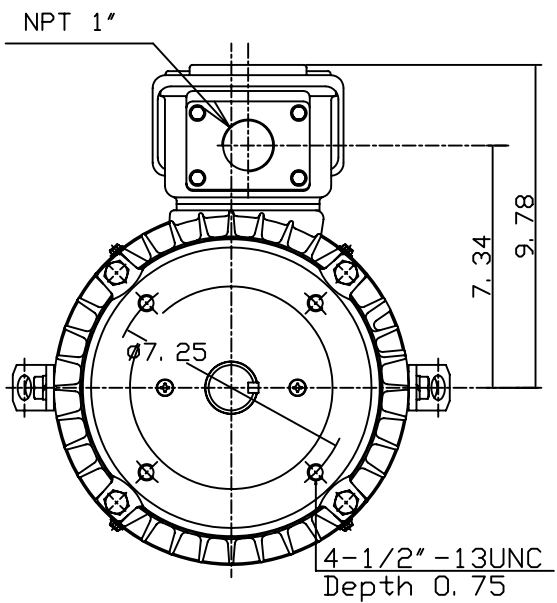

DATE  
JULY 15, 2004  
CATALOG NO.  
NVO104C

OUTLINE DIMENSIONS  
3-PHASE INDUCTION MOTOR

MOTOR TYPE:  
AEVANE  
FRAME NO. 215TC

Pole	HP	KW	Hz	VOLT	Syn. Speed RPM
4	10	7.5	60	230/460	1800

Ins	Rating	Dimension in	Approx Weight	Bearings
F	CONT.	INCHES	184 lbs.	DE: 6308ZZ NDE: 6306ZZ

Totally Enclosed Fan-Cooled Vertical Type. Squirrel-Cage Rotor.

DWN.	Y. C. LAI	06-28-00
CHKD.	C. S. LO	06-29-00
APPD.	Y. B. HUANG	06-29-00

DWG NO.  
31049U572010