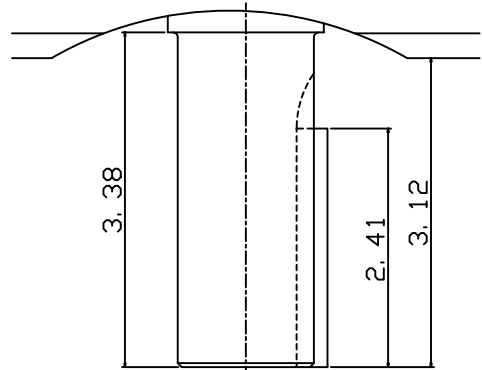

DATE
JULY 15, 2004
CATALOG NO.
NVO104C-50

OUTLINE DIMENSIONS
3-PHASE INDUCTION MOTOR

MOTOR TYPE:
AEVANE
FRAME NO. 215TC

Pole	HP	KW	Hz	VOLT	Syn. Speed RPM
4	10	7.5	50	190/380	1500

Ins	Rating	Dimension in	Approx Weight	Bearings
F	CONT.	INCHES	184 lbs.	DE: 6308ZZ NDE: 6306ZZ

Totally Enclosed Fan-Cooled Vertical Type. Squirrel-Cage Rotor.

DWN.	Y. C. LAI	06-28-00
CHKD.	C. S. LO	06-29-00
APPD.	Y. B. HUANG	06-29-00

DWG NO.
31049U572010