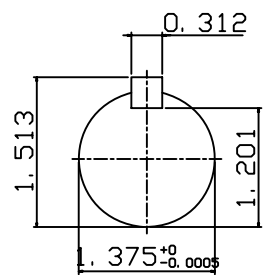

DATE
JULY 15, 2004
CATALOG NO.
NVO104C-50

OUTLINE DIMENSIONS
3-PHASE INDUCTION MOTOR

MOTOR TYPE:
AEVANE
FRAME NO. 215TC

Pole	HP	KW	Hz	VOLT	Syn. Speed RPM
4	10	7.5	50	190/380	1500

Ins	Rating	Dimension in	Approx Weight	Bearings
F	CONT.	INCHES	184 lbs.	DE: 6308ZZ NDE: 6306ZZ

Totally Enclosed Fan-Cooled Vertical Type. Squirrel-Cage Rotor.

DWN.	Y. C. LAI	06-28-00
CHKD.	C. S. LO	06-29-00
APPD.	Y. B. HUANG	06-29-00

DWG NO.
31049U572010