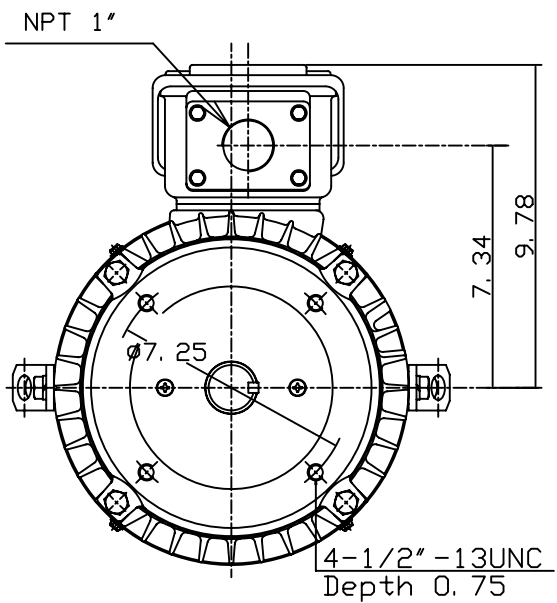

DATE
JULY 15, 2004
CATALOG NO.
NVO104C-50

OUTLINE DIMENSIONS
3-PHASE INDUCTION MOTOR

MOTOR TYPE:
AEVANE
FRAME NO. 215TC

Pole	HP	KW	Hz	VOLT	Syn. Speed RPM
4	10	7.5	50	190/380	1500

Ins	Rating	Dimension in	Approx Weight	Bearings
F	CONT.	INCHES	184 lbs.	DE: 6308ZZ NDE: 6306ZZ

Totally Enclosed Fan-Cooled Vertical Type. Squirrel-Cage Rotor.

DWN.	Y. C. LAI	06-28-00
CHKD.	C. S. LO	06-29-00
APPD.	Y. B. HUANG	06-29-00

DWG NO.
31049U572010