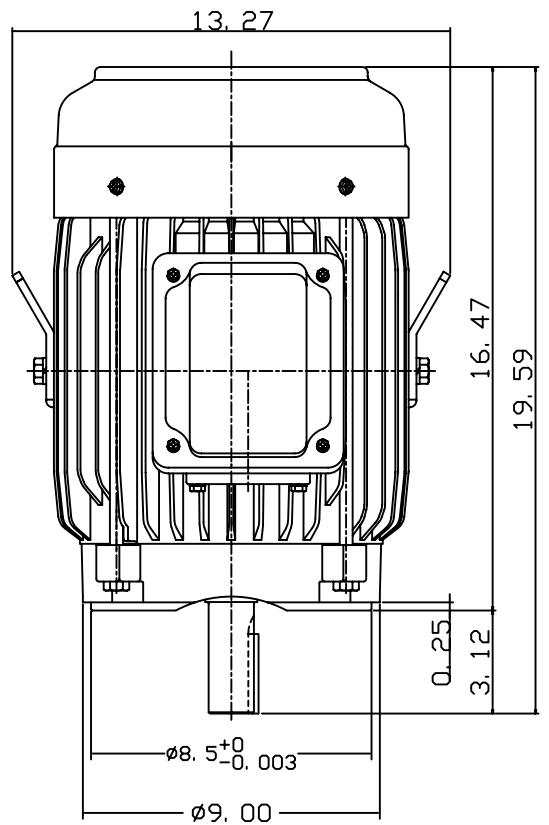

DATE
JULY 15, 2004
CATALOG NO.
NVO104C-50

OUTLINE DIMENSIONS
3-PHASE INDUCTION MOTOR

MOTOR TYPE:
AEVANE
FRAME NO. 215TC

Pole	HP	KW	Hz	VOLT	Syn. Speed RPM
4	10	7.5	50	190/380	1500

Ins	Rating	Dimension in	Approx Weight	Bearings
F	CONT.	INCHES	184 lbs.	DE: 6308ZZ NDE: 6306ZZ

Totally Enclosed Fan-Cooled Vertical Type. Squirrel-Cage Rotor.

DWN.	Y. C. LAI	06-28-00
CHKD.	C. S. LO	06-29-00
APPD.	Y. B. HUANG	06-29-00

DWG NO.
31049U572010