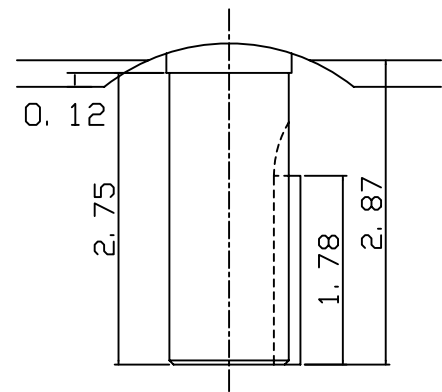

DATE
JULY 15, 2004
CATALOG NO.
NVO054C-50

OUTLINE DIMENSIONS
3-PHASE INDUCTION MOTOR

MOTOR TYPE:
AEVANE
FRAME NO. 184TC

Pole	HP	KW	Hz	VOLT	Syn. Speed RPM
4	5	3.75	50	190/380	1500

Ins	Rating	Dimension in	Approx Weight	Bearings
F	CONT.	INCHES	108 lbs.	DE: 6306ZZ NDE: 6306ZZ

Totally Enclosed Fan-Cooled Vertical Type, Squirrel-Cage Rotor.

DWN.	Y. C. LAI	02-10-99
CHKD.	C. S. LO	02-11-99
APPD.	Y. B. HUANG	02-11-99

TECO Westinghouse

DWG NO.
31049U570011