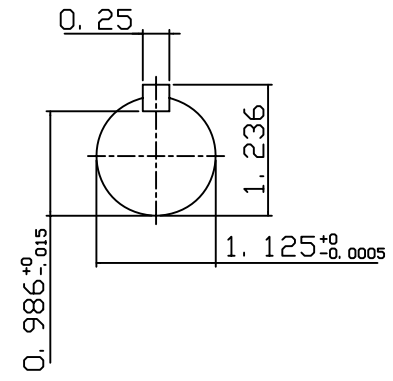

DATE
JULY 15, 2004
CATALOG NO.
NVO054C-50

OUTLINE DIMENSIONS
3-PHASE INDUCTION MOTOR

MOTOR TYPE:
AEVANE
FRAME NO. 184TC

Pole	HP	KW	Hz	VOLT	Syn. Speed RPM
4	5	3.75	50	190/380	1500

Ins	Rating	Dimension in	Approx Weight	Bearings
F	CONT.	INCHES	108 lbs.	DE: 6306ZZ NDE: 6306ZZ

Totally Enclosed Fan-Cooled Vertical Type, Squirrel-Cage Rotor.

DWN.	Y. C. LAI	02-10-99
CHKD.	C. S. LO	02-11-99
APPD.	Y. B. HUANG	02-11-99

TECO Westinghouse

DWG NO.
31049U570011