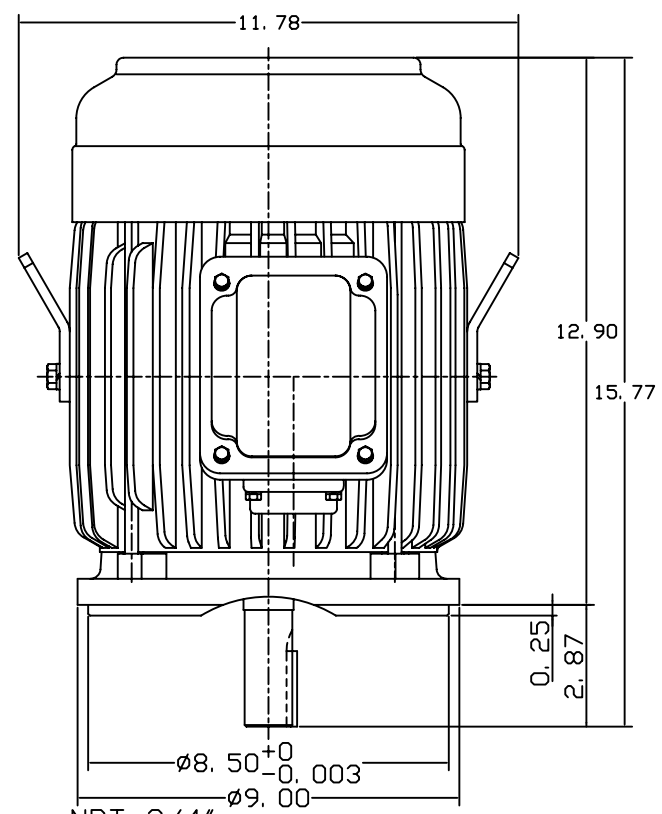

DATE
JULY 15, 2004
CATALOG NO.
NVO054C-50

OUTLINE DIMENSIONS
3-PHASE INDUCTION MOTOR

MOTOR TYPE:
AEVANE
FRAME NO. 184TC

Pole	HP	KW	Hz	VOLT	Syn. Speed RPM
4	5	3.75	50	190/380	1500

Ins	Rating	Dimension in	Approx Weight	Bearings
F	CONT.	INCHES	108 lbs.	DE: 6306ZZ NDE: 6306ZZ

Totally Enclosed Fan-Cooled Vertical Type, Squirrel-Cage Rotor.

DWN.	Y. C. LAI	02-10-99
CHKD.	C. S. LO	02-11-99
APPD.	Y. B. HUANG	02-11-99

TECO Westinghouse

DWG NO.
31049U570011