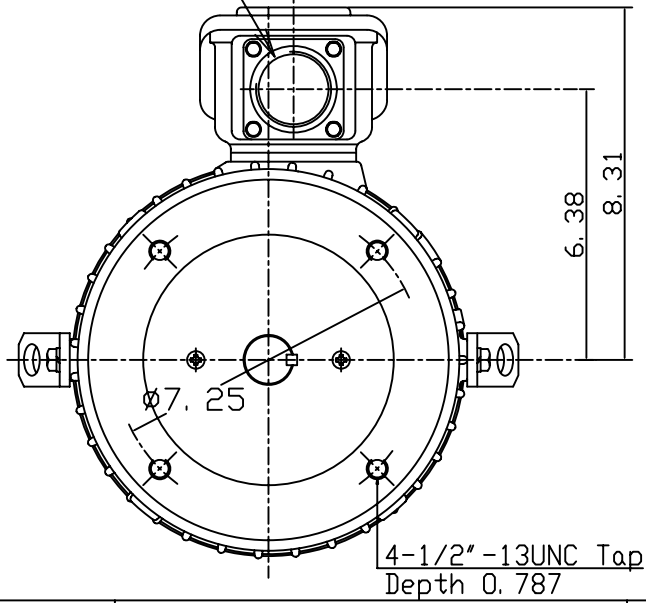

DATE
JULY 15, 2004
CATALOG NO.
NVO054C-50

OUTLINE DIMENSIONS
3-PHASE INDUCTION MOTOR

MOTOR TYPE:
AEVANE
FRAME NO. 184TC

Pole	HP	KW	Hz	VOLT	Syn. Speed RPM
4	5	3.75	50	190/380	1500

Ins	Rating	Dimension in	Approx Weight	Bearings
F	CONT.	INCHES	108 lbs.	DE: 6306ZZ NDE: 6306ZZ

Totally Enclosed Fan-Cooled Vertical Type, Squirrel-Cage Rotor.

DWN.	Y. C. LAI	02-10-99
CHKD.	C. S. LO	02-11-99
APPD.	Y. B. HUANG	02-11-99

TECO Westinghouse

DWG NO.
31049U570011