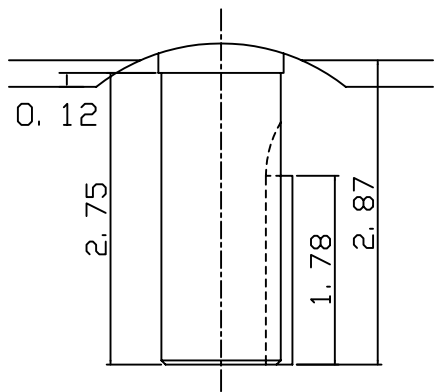

DATE
JULY 15, 2004
CATALOG NO.
NV0052C

OUTLINE DIMENSIONS
3-PHASE INDUCTION MOTOR

MOTOR TYPE:
AEVANE
FRAME NO. 184TC

Pole	HP	KW	Hz	VOLT	Syn. Speed RPM
2	5	3.75	60	230/460	3600

Ins	Rating	Dimension in	Approx Weight	Bearings
F	CONT.	INCHES	108 lbs.	DE: 6306ZZ NDE: 6306ZZ

Totally Enclosed Fan-Cooled Vertical Type, Squirrel-Cage Rotor.

DWN.	Y. C. LAI	02-10-99
CHKD.	C. S. LO	02-11-99
APPD.	Y. B. HUANG	02-11-99

TECO Westinghouse

DWG NO.
31049U570010