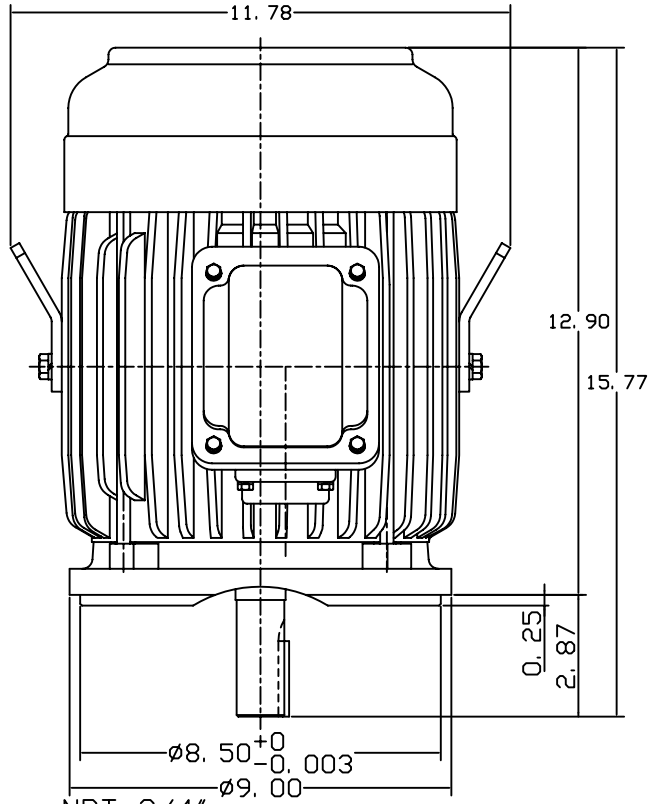

DATE
JULY 15, 2004
CATALOG NO.
NV0052C

OUTLINE DIMENSIONS
3-PHASE INDUCTION MOTOR

MOTOR TYPE:
AEVANE
FRAME NO. 184TC

Pole	HP	KW	Hz	VOLT	Syn. Speed RPM
2	5	3.75	60	230/460	3600

Ins	Rating	Dimension in	Approx Weight	Bearings
F	CONT.	INCHES	108 lbs.	DE: 6306ZZ NDE: 6306ZZ

Totally Enclosed Fan-Cooled Vertical Type, Squirrel-Cage Rotor.

DWN.	Y. C. LAI	02-10-99
CHKD.	C. S. LO	02-11-99
APPD.	Y. B. HUANG	02-11-99

TECO Westinghouse

DWG NO.
31049U570010