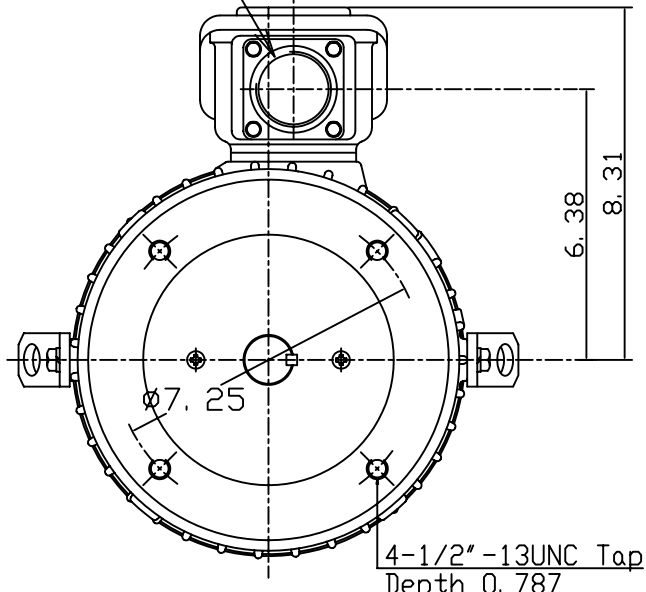

DATE
JULY 15, 2004
CATALOG NO.
NV0052C

OUTLINE DIMENSIONS
3-PHASE INDUCTION MOTOR

MOTOR TYPE:
AEVANE
FRAME NO. 184TC

Pole	HP	KW	Hz	VOLT	Syn. Speed RPM
2	5	3.75	60	230/460	3600

Ins	Rating	Dimension in	Approx Weight	Bearings
F	CONT.	INCHES	108 lbs.	DE: 6306ZZ NDE: 6306ZZ

Totally Enclosed Fan-Cooled Vertical Type, Squirrel-Cage Rotor.

DWN.	Y. C. LAI	02-10-99
CHKD.	C. S. LO	02-11-99
APPD.	Y. B. HUANG	02-11-99

TECO Westinghouse

DWG NO.
31049U570010