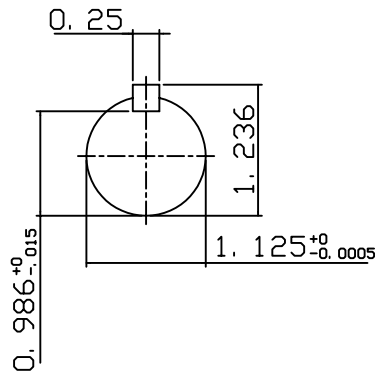

DATE
JULY 15, 2004
CATALOG NO.
NV0052C

OUTLINE DIMENSIONS
3-PHASE INDUCTION MOTOR

MOTOR TYPE:
AEVANE
FRAME NO. 184TC

Pole	HP	KW	Hz	VOLT	Syn. Speed RPM
2	5	3.75	60	230/460	3600

Ins	Rating	Dimension in	Approx Weight	Bearings
F	CONT.	INCHES	108 lbs.	DE: 6306ZZ NDE: 6306ZZ

Totally Enclosed Fan-Cooled Vertical Type, Squirrel-Cage Rotor.

DWN.	Y. C. LAI	02-10-99
CHKD.	C. S. LO	02-11-99
APPD.	Y. B. HUANG	02-11-99

TECO Westinghouse

DWG NO.
31049U570010