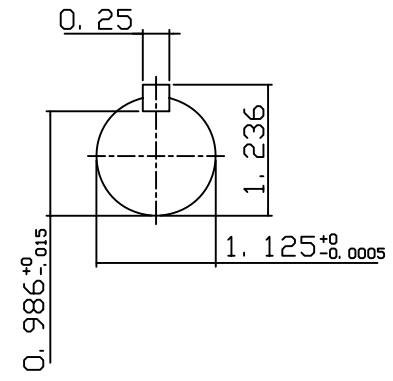

DATE
JULY 15, 2004
CATALOG NO.
NVO052C-50

OUTLINE DIMENSIONS
3-PHASE INDUCTION MOTOR

MOTOR TYPE:
AEVANE
FRAME NO. 184TC

Pole	HP	KW	Hz	VOLT	Syn. Speed RPM
2	5	3.75	50	190/380	3000

Ins	Rating	Dimension in	Approx Weight	Bearings
F	CONT.	INCHES	108 lbs.	DE: 6306ZZ NDE: 6306ZZ

Totally Enclosed Fan-Cooled Vertical Type, Squirrel-Cage Rotor.

DWN.	Y. C. LAI	02-10-99
CHKD.	C. S. LO	02-11-99
APPD.	Y. B. HUANG	02-11-99

TECO Westinghouse

DWG NO.
31049U570010