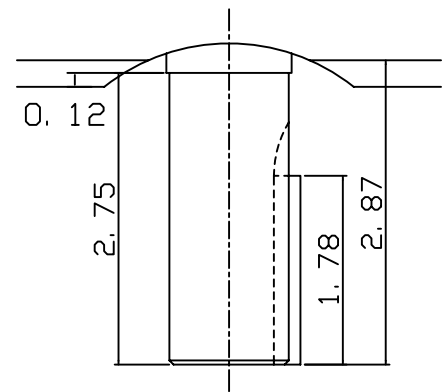

DATE
JULY 15, 2004
CATALOG NO.
NVO052C-50

OUTLINE DIMENSIONS
3-PHASE INDUCTION MOTOR

MOTOR TYPE:
AEVANE
FRAME NO. 184TC

Pole	HP	KW	Hz	VOLT	Syn. Speed RPM
2	5	3.75	50	190/380	3000

Ins	Rating	Dimension in	Approx Weight	Bearings
F	CONT.	INCHES	108 lbs.	DE: 6306ZZ NDE: 6306ZZ

Totally Enclosed Fan-Cooled Vertical Type, Squirrel-Cage Rotor.

DWN.	Y. C. LAI	02-10-99
CHKD.	C. S. LO	02-11-99
APPD.	Y. B. HUANG	02-11-99

TECO Westinghouse

DWG NO.
31049U570010