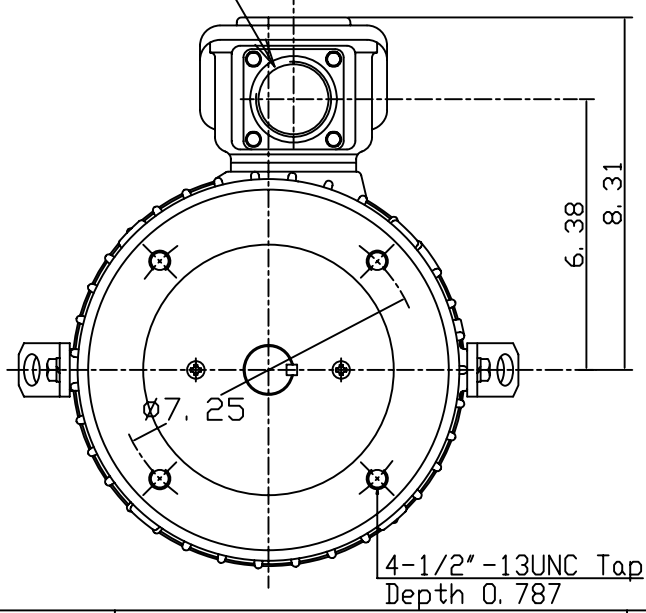

DATE
JULY 15, 2004
CATALOG NO.
NVO052C-50

OUTLINE DIMENSIONS
3-PHASE INDUCTION MOTOR

MOTOR TYPE:
AEVANE
FRAME NO. 184TC

Pole	HP	KW	Hz	VOLT	Syn. Speed RPM
2	5	3.75	50	190/380	3000

Ins	Rating	Dimension in	Approx Weight	Bearings
F	CONT.	INCHES	108 lbs.	DE: 6306ZZ NDE: 6306ZZ

Totally Enclosed Fan-Cooled Vertical Type, Squirrel-Cage Rotor.

DWN.	Y. C. LAI	02-10-99
CHKD.	C. S. LO	02-11-99
APPD.	Y. B. HUANG	02-11-99

TECO Westinghouse

DWG NO.
31049U570010