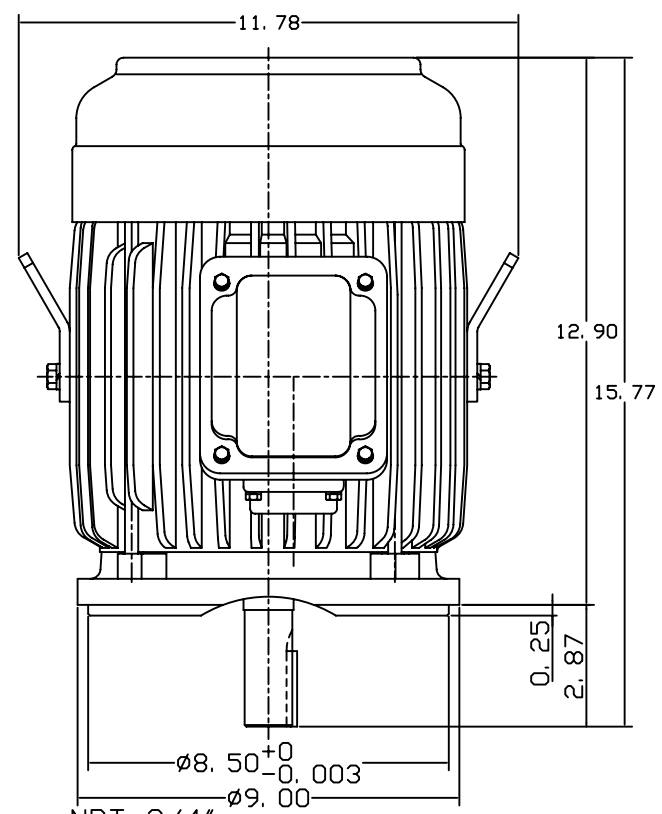

DATE
JULY 15, 2004
CATALOG NO.
NVO052C-50

OUTLINE DIMENSIONS
3-PHASE INDUCTION MOTOR

MOTOR TYPE:
AEVANE
FRAME NO. 184TC

Pole	HP	KW	Hz	VOLT	Syn. Speed RPM
2	5	3.75	50	190/380	3000

Ins	Rating	Dimension in	Approx Weight	Bearings
F	CONT.	INCHES	108 lbs.	DE: 6306ZZ NDE: 6306ZZ

Totally Enclosed Fan-Cooled Vertical Type, Squirrel-Cage Rotor.

DWN.	Y. C. LAI	02-10-99
CHKD.	C. S. LO	02-11-99
APPD.	Y. B. HUANG	02-11-99

TECO Westinghouse

DWG NO.
31049U570010