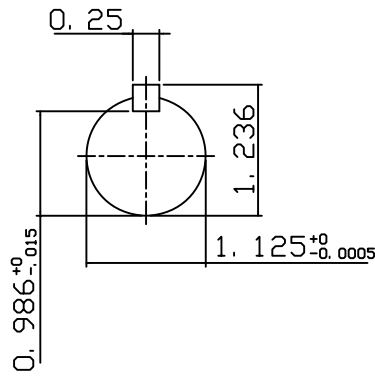

DATE
JULY 15, 2004
CATALOG NO.
NVO032C-50

OUTLINE DIMENSIONS
3-PHASE INDUCTION MOTOR

MOTOR TYPE:
AEVANE
FRAME NO. 182TC

Pole	HP	KW	Hz	VOLT	Syn. Speed RPM
2	3	2.2	50	190/380	3000

Ins	Rating	Dimension in	Approx Weight	Bearings
F	CONT.	INCHES	60	DE: 6306ZZ NDE: 6306ZZ

Totally Enclosed Fan-Cooled Vertical Type, Squirrel-Cage Rotor.

DWN.	Y. C. LAI	02-10-99
CHKD.	C. S. LO	02-11-99
APPD.	Y. B. HUANG	02-11-99

TECO **Westinghouse**

DWG NO.
31049U569010