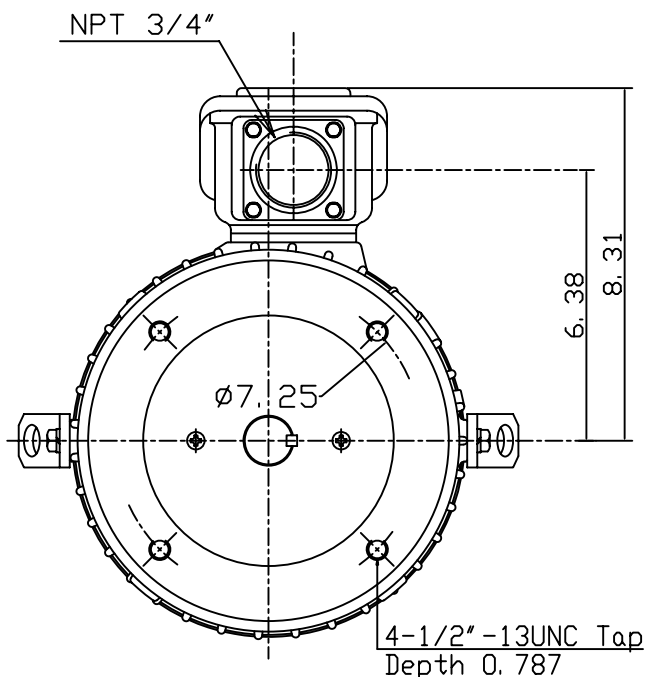

DATE
JULY 15, 2004
CATALOG NO.
NVO032C-50

OUTLINE DIMENSIONS
3-PHASE INDUCTION MOTOR

MOTOR TYPE:
AEVANE
FRAME NO. 182TC

Pole	HP	KW	Hz	VOLT	Syn. Speed RPM
2	3	2.2	50	190/380	3000

Ins	Rating	Dimension in	Approx Weight	Bearings
F	CONT.	INCHES	60	DE: 6306ZZ NDE: 6306ZZ

Totally Enclosed Fan-Cooled Vertical Type, Squirrel-Cage Rotor.

DWN.	Y. C. LAI	02-10-99
CHKD.	C. S. LO	02-11-99
APPD.	Y. B. HUANG	02-11-99

TECO **Westinghouse**

DWG NO.
31049U569010