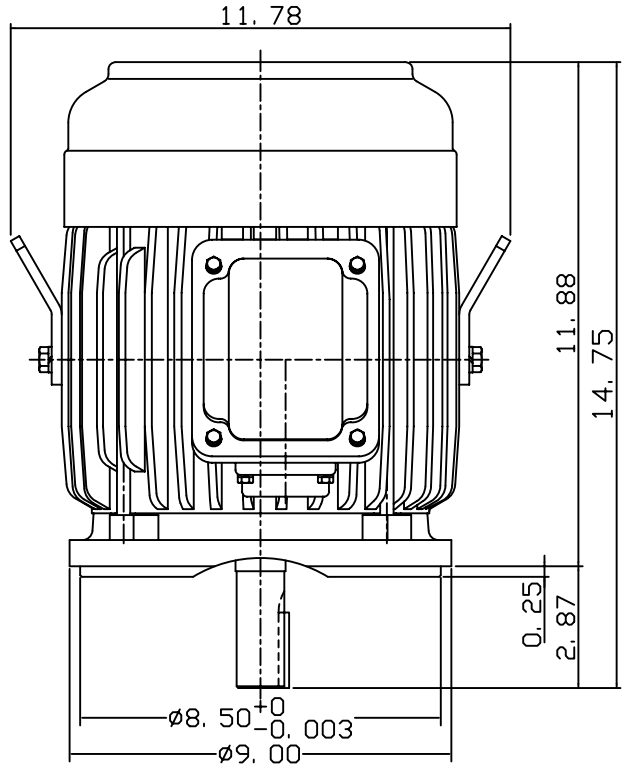

DATE
JULY 15, 2004
CATALOG NO.
NVO032C-50

OUTLINE DIMENSIONS
3-PHASE INDUCTION MOTOR

MOTOR TYPE:
AEVANE
FRAME NO. 182TC

Pole	HP	KW	Hz	VOLT	Syn. Speed RPM
2	3	2.2	50	190/380	3000

Ins	Rating	Dimension in	Approx Weight	Bearings
F	CONT.	INCHES	60	DE: 6306ZZ NDE: 6306ZZ

Totally Enclosed Fan-Cooled Vertical Type, Squirrel-Cage Rotor.

DWN.	Y. C. LAI	02-10-99
CHKD.	C. S. LO	02-11-99
APPD.	Y. B. HUANG	02-11-99

TECO **Westinghouse**

DWG NO.
31049U569010