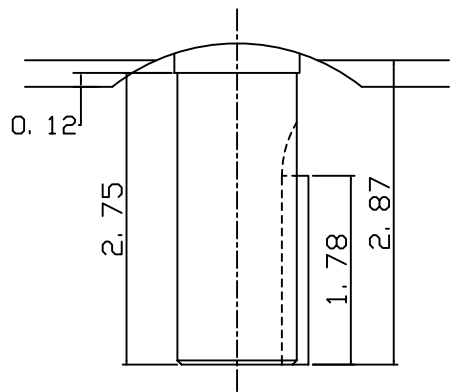

DATE
JULY 15, 2004
CATALOG NO.
NVO032C-50

OUTLINE DIMENSIONS
3-PHASE INDUCTION MOTOR

MOTOR TYPE:
AEVANE
FRAME NO. 182TC

Pole	HP	KW	Hz	VOLT	Syn. Speed RPM
2	3	2.2	50	190/380	3000

Ins	Rating	Dimension in	Approx Weight	Bearings
F	CONT.	INCHES	60	DE: 6306ZZ NDE: 6306ZZ

Totally Enclosed Fan-Cooled Vertical Type, Squirrel-Cage Rotor.

DWN.	Y. C. LAI	02-10-99
CHKD.	C. S. LO	02-11-99
APPD.	Y. B. HUANG	02-11-99

TECO **Westinghouse**

DWG NO.
31049U569010