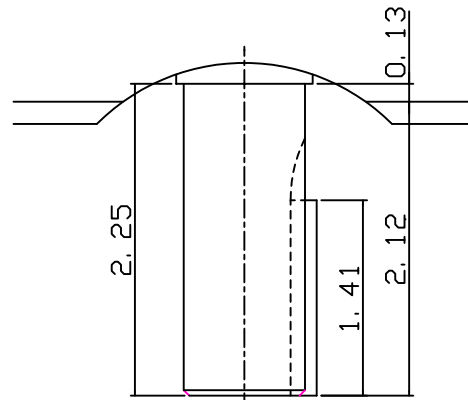

DATE
JULY 15, 2004
CATALOG NO.
NVO014C

OUTLINE DIMENSIONS
3-PHASE INDUCTION MOTOR

MOTOR TYPE:
AEVANE
FRAME NO. 143TC

Pole	HP	KW	Hz	VOLT	Syn. Speed RPM
4	1	.75	60	230/460	1800

Ins	Rating	Dimension in	Approx Weight	Bearings
F	CONT.	INCHES	48 lbs.	DE: 6205ZZ NDE: 6205ZZ

Totally Enclosed Fan-Cooled Vertical Type. Squirrel-Cage Rotor.

③

DWN.	J. Y. WU	10-05-00
CHKD.	C. S. LO	10-13-00
APPD.	Y. B. HUANG	10-13-00

TECO Westinghouse

DWG NO.
31049U567011