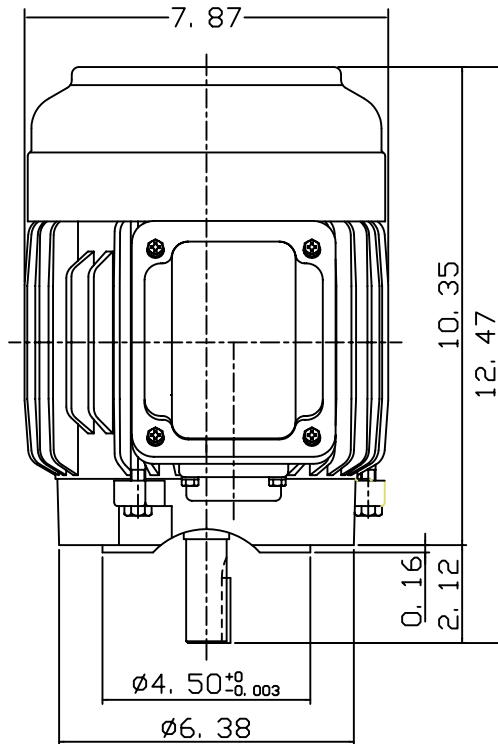

DATE
JULY 15, 2004
CATALOG NO.
NVO014C

OUTLINE DIMENSIONS
3-PHASE INDUCTION MOTOR

MOTOR TYPE:
AEVANE
FRAME NO. 143TC

Pole	HP	KW	Hz	VOLT	Syn. Speed RPM
4	1	.75	60	230/460	1800

Ins	Rating	Dimension in	Approx Weight	Bearings
F	CONT.	INCHES	48 lbs.	DE: 6205ZZ NDE: 6205ZZ

Totally Enclosed Fan-Cooled Vertical Type. Squirrel-Cage Rotor.

③

DWN.	J. Y. WU	10-05-00
CHKD.	C. S. LO	10-13-00
APPD.	Y. B. HUANG	10-13-00

TECO Westinghouse

DWG NO.
31049U567011