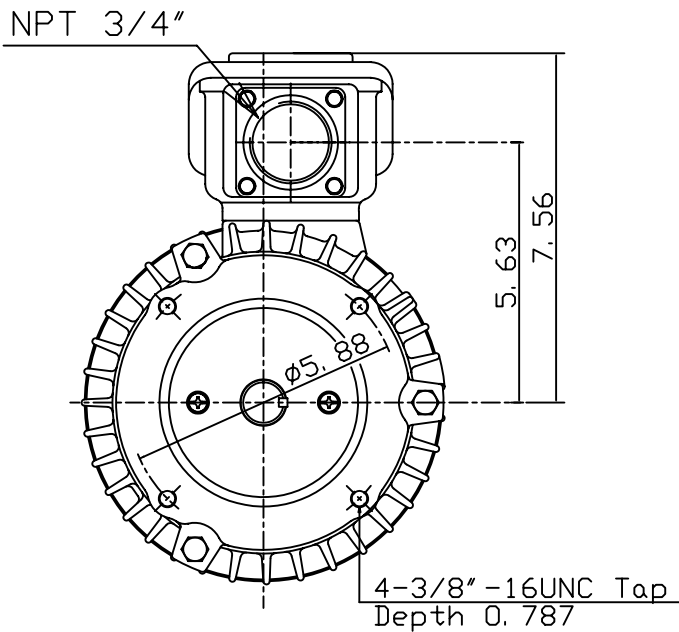

DATE
JULY 15, 2004
CATALOG NO.
NVO014C

OUTLINE DIMENSIONS
3-PHASE INDUCTION MOTOR

MOTOR TYPE:
AEVANE
FRAME NO. 143TC

Pole	HP	KW	Hz	VOLT	Syn. Speed RPM
4	1	.75	60	230/460	1800

Ins	Rating	Dimension in	Approx Weight	Bearings
F	CONT.	INCHES	48 lbs.	DE: 6205ZZ NDE: 6205ZZ

Totally Enclosed Fan-Cooled Vertical Type. Squirrel-Cage Rotor.

③

DWN.	J. Y. WU	10-05-00
CHKD.	C. S. LO	10-13-00
APPD.	Y. B. HUANG	10-13-00

TECO Westinghouse

DWG NO.
31049U567011