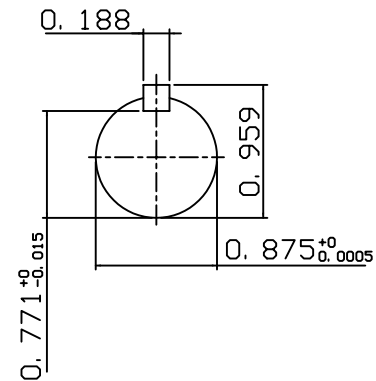

DATE
JULY 15, 2004
CATALOG NO.
NVO014C

OUTLINE DIMENSIONS
3-PHASE INDUCTION MOTOR

MOTOR TYPE:
AEVANE
FRAME NO. 143TC

Pole	HP	KW	Hz	VOLT	Syn. Speed RPM
4	1	.75	60	230/460	1800

Ins	Rating	Dimension in	Approx Weight	Bearings
F	CONT.	INCHES	48 lbs.	DE: 6205ZZ NDE: 6205ZZ

Totally Enclosed Fan-Cooled Vertical Type. Squirrel-Cage Rotor.

③

DWN.	J. Y. WU	10-05-00
CHKD.	C. S. LO	10-13-00
APPD.	Y. B. HUANG	10-13-00

TECO Westinghouse

DWG NO.
31049U567011