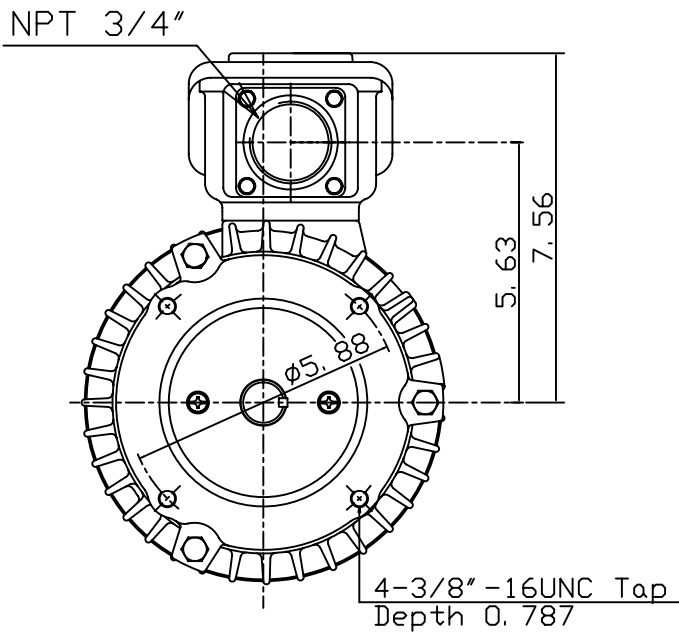

DATE
JULY 15, 2004
CATALOG NO.
NVO014C-50

OUTLINE DIMENSIONS
3-PHASE INDUCTION MOTOR

MOTOR TYPE:
AEVANE
FRAME NO. 143TC

Pole	HP	KW	Hz	VOLT	Syn. Speed RPM
4	1	.75	50	190/380	1500

Ins	Rating	Dimension in	Approx Weight	Bearings
F	CONT.	INCHES	48 lbs.	DE: 6205ZZ NDE: 6205ZZ

Totally Enclosed Fan-Cooled Vertical Type. Squirrel-Cage Rotor.

3

DWN.	J. Y. WU	10-05-00
CHKD.	C. S. LO	10-13-00
APPD.	Y. B. HUANG	10-13-00

TECO Westinghouse

DWG NO.
31049U567011