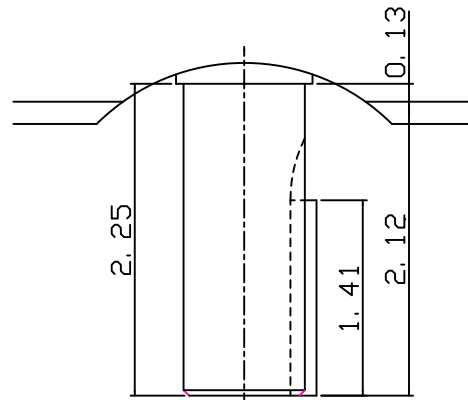

DATE
JULY 15, 2004
CATALOG NO.
NVO014C-50

OUTLINE DIMENSIONS
3-PHASE INDUCTION MOTOR

MOTOR TYPE:
AEVANE
FRAME NO. 143TC

Pole	HP	KW	Hz	VOLT	Syn. Speed RPM
4	1	.75	50	190/380	1500

Ins	Rating	Dimension in	Approx Weight	Bearings
F	CONT.	INCHES	48 lbs.	DE: 6205ZZ NDE: 6205ZZ

Totally Enclosed Fan-Cooled Vertical Type. Squirrel-Cage Rotor.

3

DWN.	J. Y. WU	10-05-00
CHKD.	C. S. LO	10-13-00
APPD.	Y. B. HUANG	10-13-00

TECO Westinghouse

DWG NO.
31049U567011