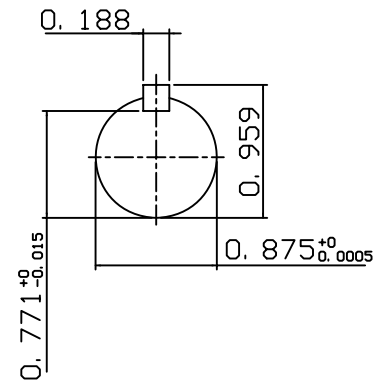

DATE
JULY 15, 2004
CATALOG NO.
NVO014C-50

OUTLINE DIMENSIONS
3-PHASE INDUCTION MOTOR

MOTOR TYPE:
AEVANE
FRAME NO. 143TC

Pole	HP	KW	Hz	VOLT	Syn. Speed RPM
4	1	.75	50	190/380	1500

Ins	Rating	Dimension in	Approx Weight	Bearings
F	CONT.	INCHES	48 lbs.	DE: 6205ZZ NDE: 6205ZZ

Totally Enclosed Fan-Cooled Vertical Type. Squirrel-Cage Rotor.

3

DWN.	J. Y. WU	10-05-00
CHKD.	C. S. LO	10-13-00
APPD.	Y. B. HUANG	10-13-00

TECO Westinghouse

DWG NO.
31049U567011