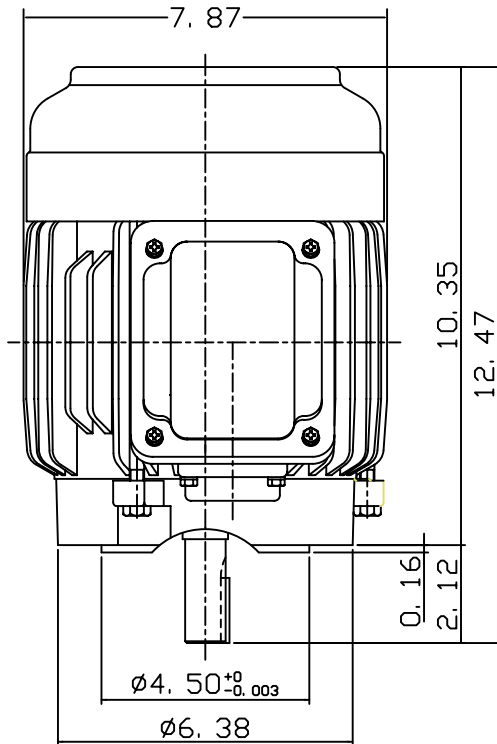

DATE
JULY 15, 2004
CATALOG NO.
NVO014C-50

OUTLINE DIMENSIONS
3-PHASE INDUCTION MOTOR

MOTOR TYPE:
AEVANE
FRAME NO. 143TC

Pole	HP	KW	Hz	VOLT	Syn. Speed RPM
4	1	.75	50	190/380	1500

Ins	Rating	Dimension in	Approx Weight	Bearings
F	CONT.	INCHES	48 lbs.	DE: 6205ZZ NDE: 6205ZZ

Totally Enclosed Fan-Cooled Vertical Type. Squirrel-Cage Rotor.

3

DWN.	J. Y. WU	10-05-00
CHKD.	C. S. LO	10-13-00
APPD.	Y. B. HUANG	10-13-00

TECO Westinghouse

DWG NO.
31049U567011