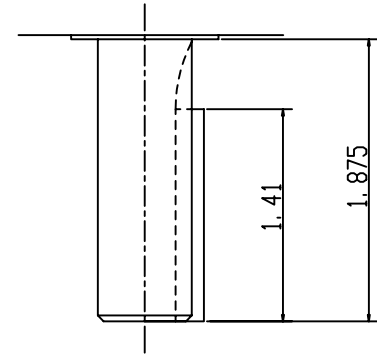

DATE
February 19, 2004

OUTLINE DIMENSIONS
3-PHASE INDUCTION MOTOR

MODEL TYPE:
AETACF

CATALOG NO.
GV0/34C

FRAME NO. A56C

Pole	HP	KW	Hz	VOLT	Syn. Speed R. P. M
4	1/3	.22	60	230/460	1800

Ins.	Rating	Dimensions in	Approx Weight	Bearings
F	CONT.	inch	25 lbs.	DF: 6205ZZ NDE: 6204ZZ

--	--	--	--	--	--

APPD.	W. H. TSAI	03 31 03
CHKD.	J. B. CHEN	03 31 03
DWN.	P. J. CHEN	03 31 03

DWG NO.
31049Z105
0724