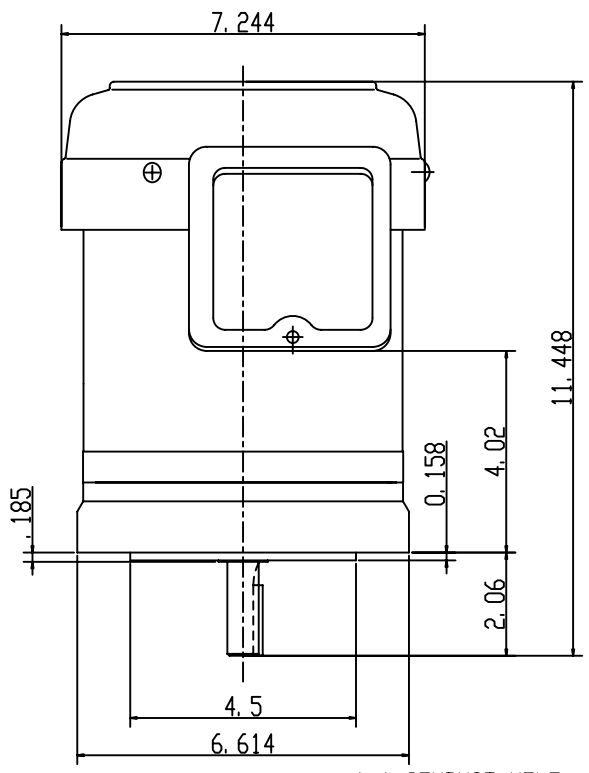

DATE
February 19, 2004

OUTLINE DIMENSIONS
3-PHASE INDUCTION MOTOR

MODEL TYPE:
AETACF

CATALOG NO.
GV0/34C

FRAME NO. A56C

Pole	HP	KW	Hz	VOLT	Syn. Speed R. P. M
4	1/3	.22	60	230/460	1800

Ins.	Rating	Dimensions in	Approx Weight	Bearings
F	CONT.	inch	25 lbs.	DF: 6205ZZ NDE: 6204ZZ

--	--	--	--	--	--

APPD.	W. H. TSAI	03 31 03
CHKD.	J. B. CHEN	03 31 03
DWN.	P. J. CHEN	03 31 03

DWG NO.
31049Z105
0724