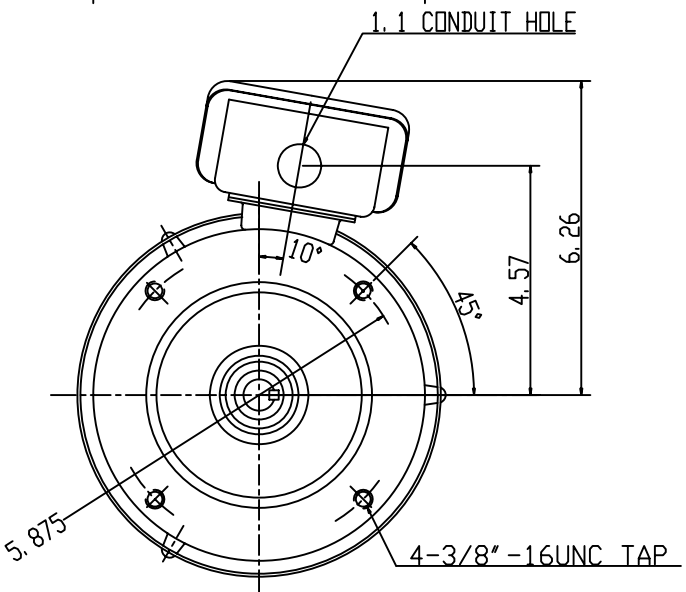

DATE
February 19, 2004

OUTLINE DIMENSIONS
3-PHASE INDUCTION MOTOR

MODEL TYPE:
AETACF

CATALOG NO.
GV0/34C

FRAME NO. A56C

Pole	HP	KW	Hz	VOLT	Syn. Speed R. P. M
4	1/3	.22	60	230/460	1800

Ins.	Rating	Dimensions in	Approx Weight	Bearings
F	CONT.	inch	25 lbs.	DF: 6205ZZ NDE: 6204ZZ

--	--	--	--	--	--

APPD.	W. H. TSAI	03 31 03
CHKD.	J. B. CHEN	03 31 03
DWN.	P. J. CHEN	03 31 03

DWG NO.
31049Z105
0724