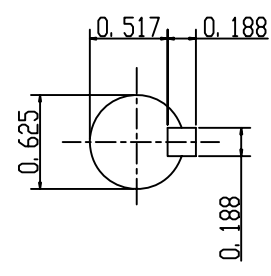

DATE
February 19, 2004

OUTLINE DIMENSIONS
3-PHASE INDUCTION MOTOR

MODEL TYPE:
AETACF

CATALOG NO.
GV0/34C

FRAME NO. A56C

Pole	HP	KW	Hz	VOLT	Syn. Speed R. P. M
4	1/3	.22	60	230/460	1800

Ins.	Rating	Dimensions in	Approx Weight	Bearings
F	CONT.	inch	25 lbs.	DF: 6205ZZ NDE: 6204ZZ