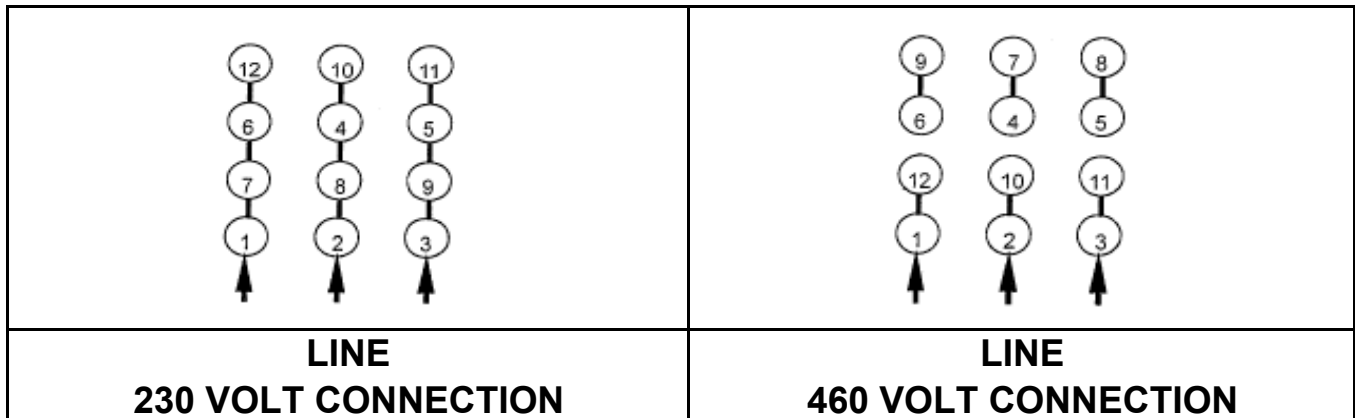

DATE:
July 26, 2005

CONNECTION DIAGRAM

CATALOG NO.:
XV7/54C

SCHEMATIC - Δ / Y CONNECTION

ACROSS THE LINE CONNECTION

WYE START-DELTA RUN CONNECTION