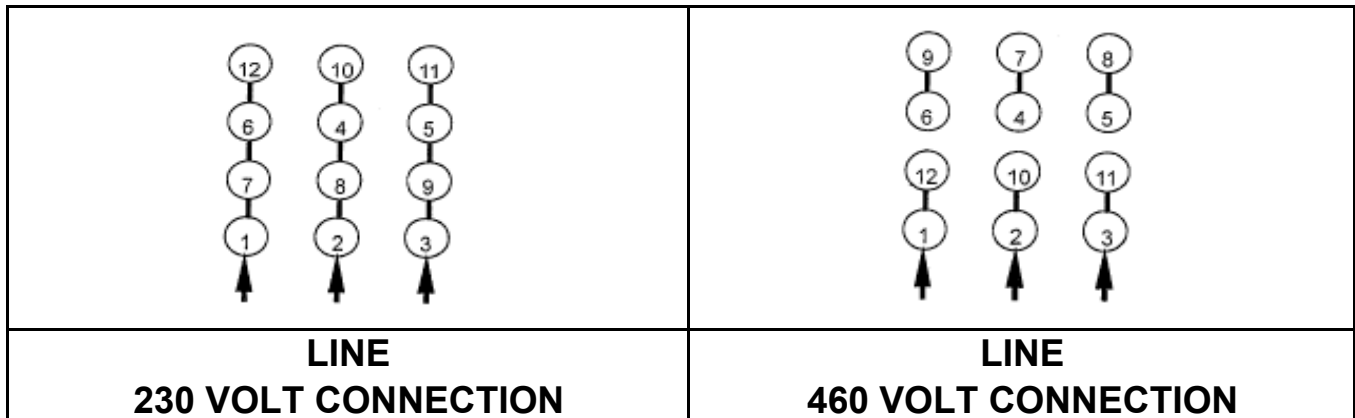

DATE:
September 13, 2006

CONNECTION DIAGRAM

CATALOG NO.:
XV0754C

SCHEMATIC - Δ / Y CONNECTION

ACROSS THE LINE CONNECTION

WYE START-DELTA RUN CONNECTION