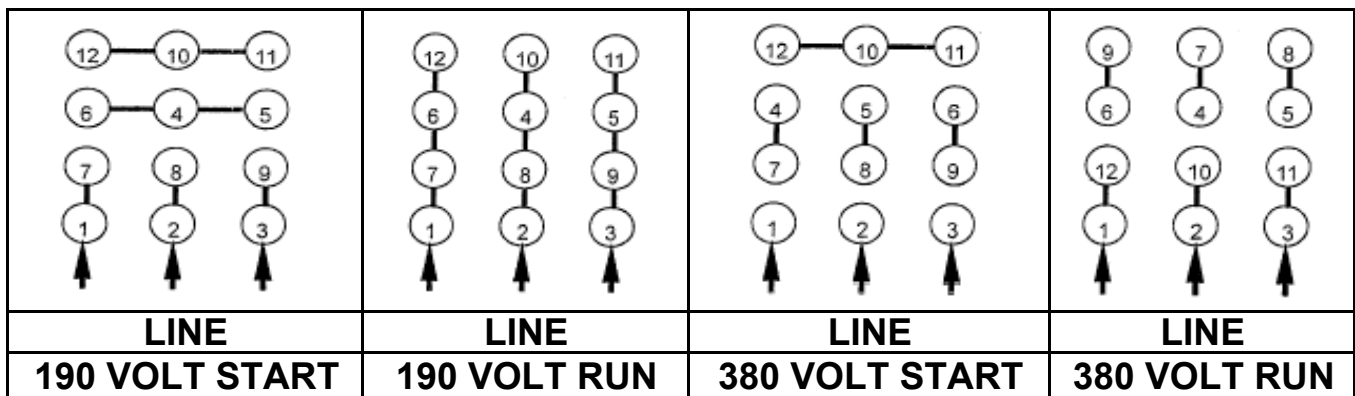

DATE:
September 13, 2006

CONNECTION DIAGRAM

CATALOG NO.:
XV0754C-50

SCHEMATIC - Δ / Y CONNECTION

ACROSS THE LINE CONNECTION

WYE START-DELTA RUN CONNECTION

DWG NO.
DAC-1565-4