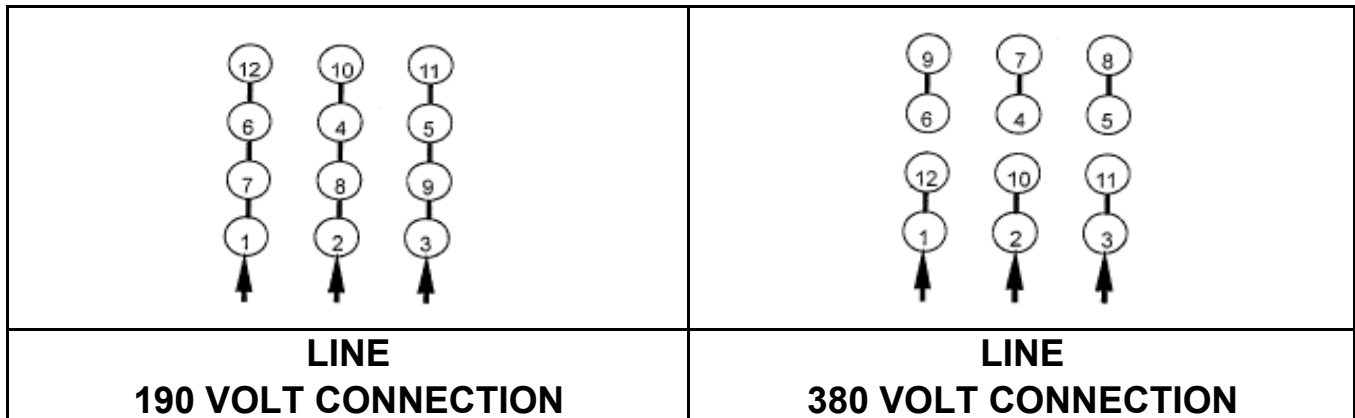

DATE:
September 13, 2006

CONNECTION DIAGRAM

CATALOG NO.:
XV0754C-50

SCHEMATIC - Δ / Y CONNECTION

ACROSS THE LINE CONNECTION

WYE START-DELTA RUN CONNECTION

DWG NO.
DAC-1565-4