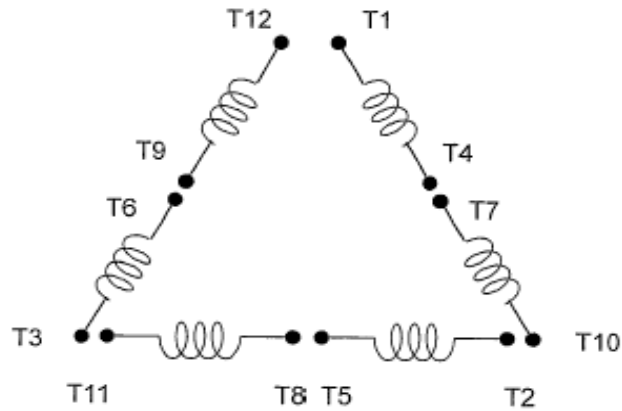

DATE:
September 13, 2006

CONNECTION DIAGRAM

CATALOG NO.:
XV0754C-50

SCHEMATIC - Δ / Y CONNECTION

ACROSS THE LINE CONNECTION

WYE START-DELTA RUN CONNECTION

DWG NO.
DAC-1565-4