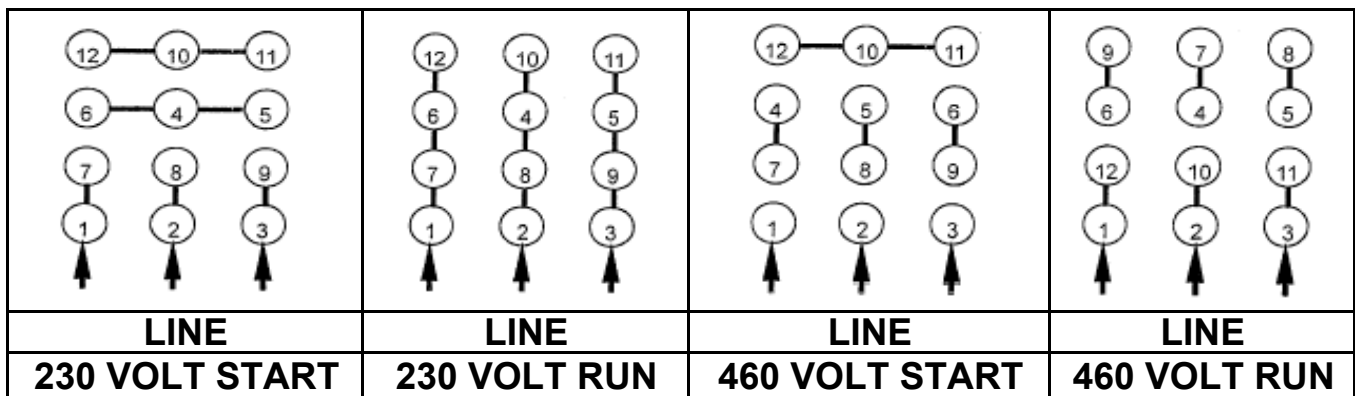

WYE START-DELTA RUN CONNECTION