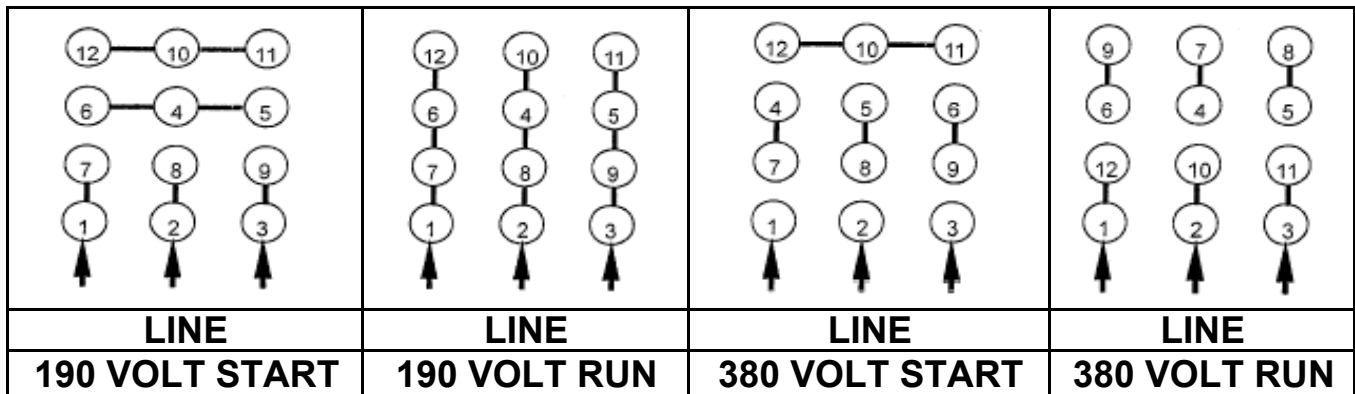

WYE START-DELTA RUN CONNECTION