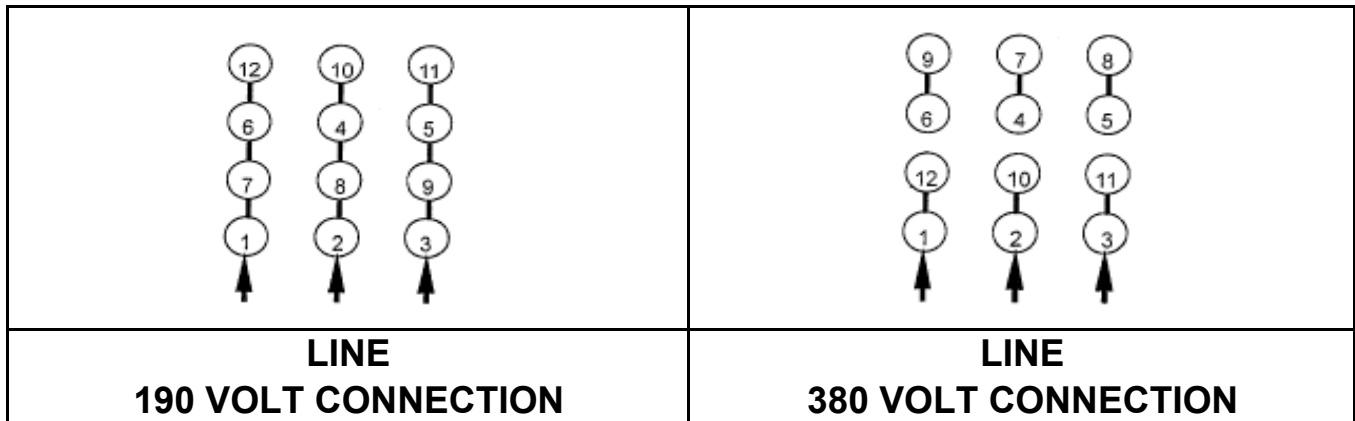

# CONNECTION DIAGRAM

CATALOG NO.:  
XV0752C-50

**SCHEMATIC - Δ / Y CONNECTION**

## ACROSS THE LINE CONNECTION