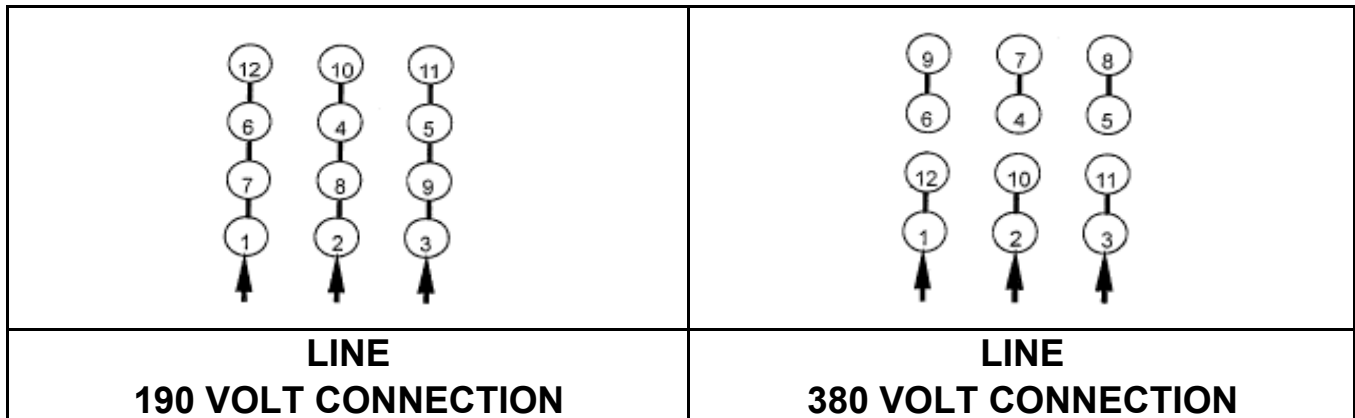

DATE:
September 13, 2006

CONNECTION DIAGRAM

CATALOG NO.:
XV0604C-50

SCHEMATIC - Δ / Y CONNECTION

ACROSS THE LINE CONNECTION

WYE START-DELTA RUN CONNECTION