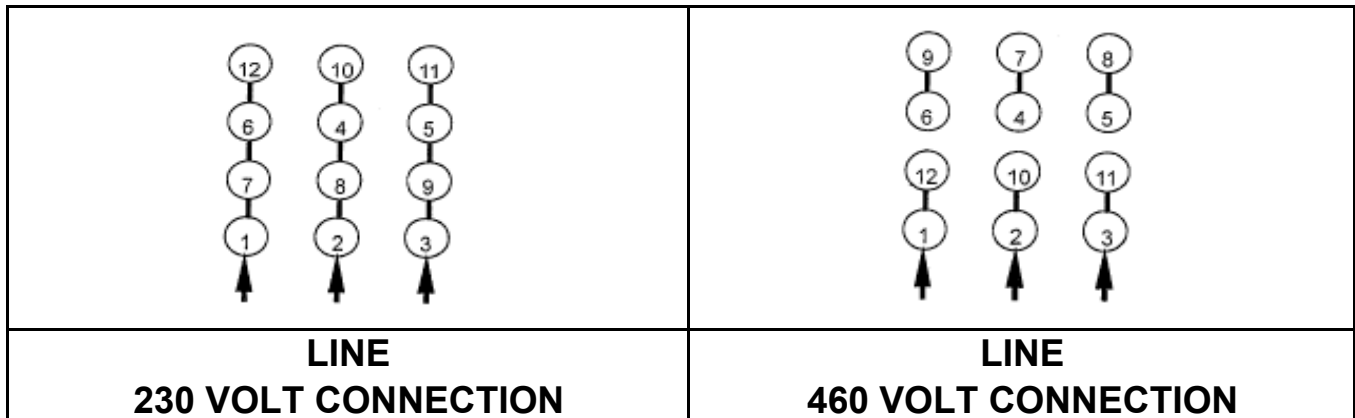

DATE:
September 13, 2006

CONNECTION DIAGRAM

CATALOG NO.:
XV0406C

SCHEMATIC - Δ / Y CONNECTION

ACROSS THE LINE CONNECTION

WYE START-DELTA RUN CONNECTION