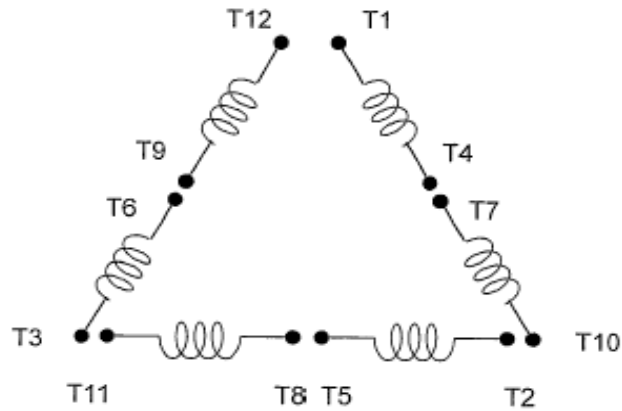

DATE:
September 13, 2006

CONNECTION DIAGRAM

CATALOG NO.:
XV0406C-50

SCHEMATIC - Δ / Y CONNECTION

ACROSS THE LINE CONNECTION

WYE START-DELTA RUN CONNECTION

DWG NO.
DAC-1565-4