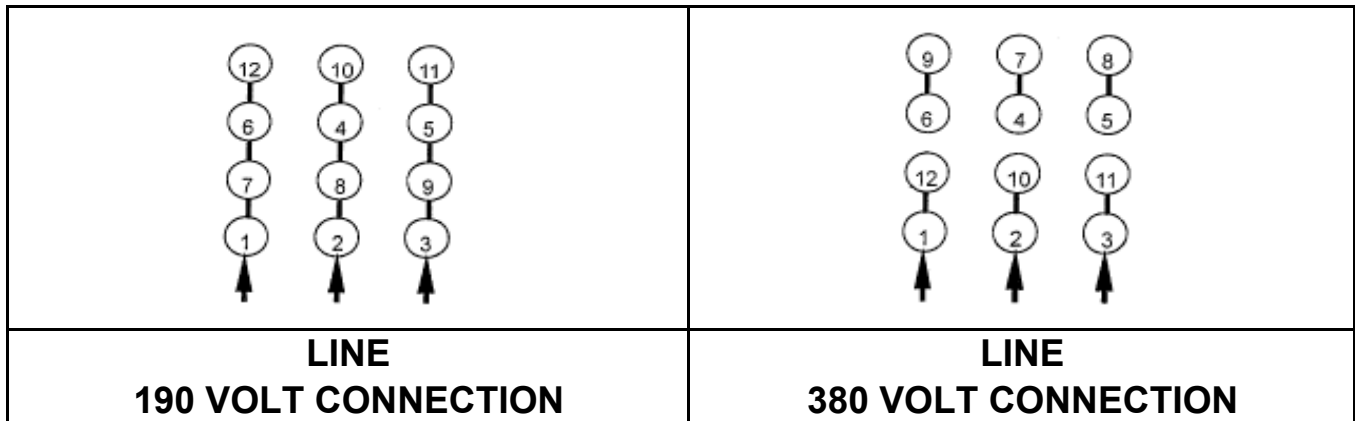

DATE:
September 13, 2006

CONNECTION DIAGRAM

CATALOG NO.:
XV0406C-50

SCHEMATIC - Δ / Y CONNECTION

ACROSS THE LINE CONNECTION

WYE START-DELTA RUN CONNECTION

DWG NO.
DAC-1565-4