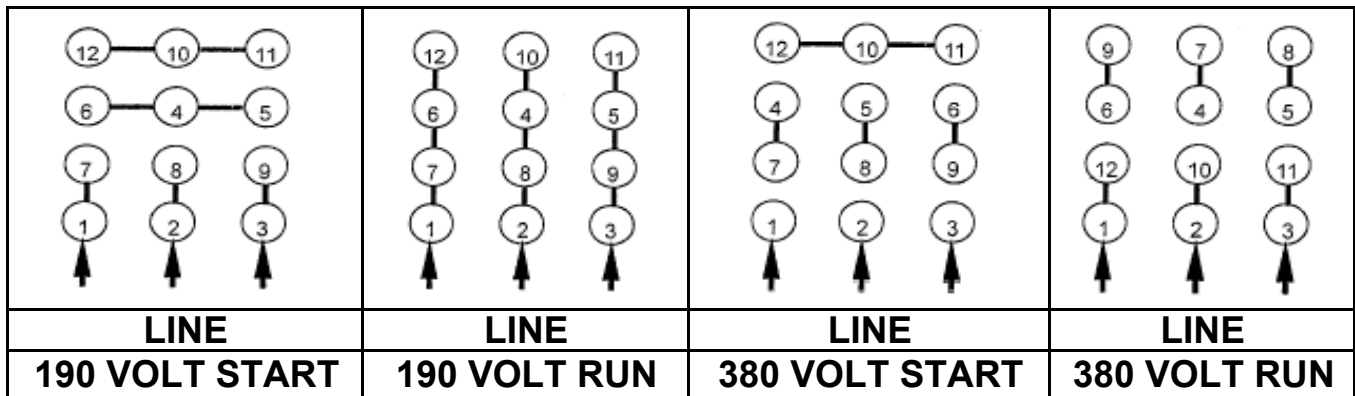

DATE:
September 13, 2006

CONNECTION DIAGRAM

CATALOG NO.:
XV0406C-50

SCHEMATIC - Δ / Y CONNECTION

ACROSS THE LINE CONNECTION

WYE START-DELTA RUN CONNECTION

DWG NO.
DAC-1565-4