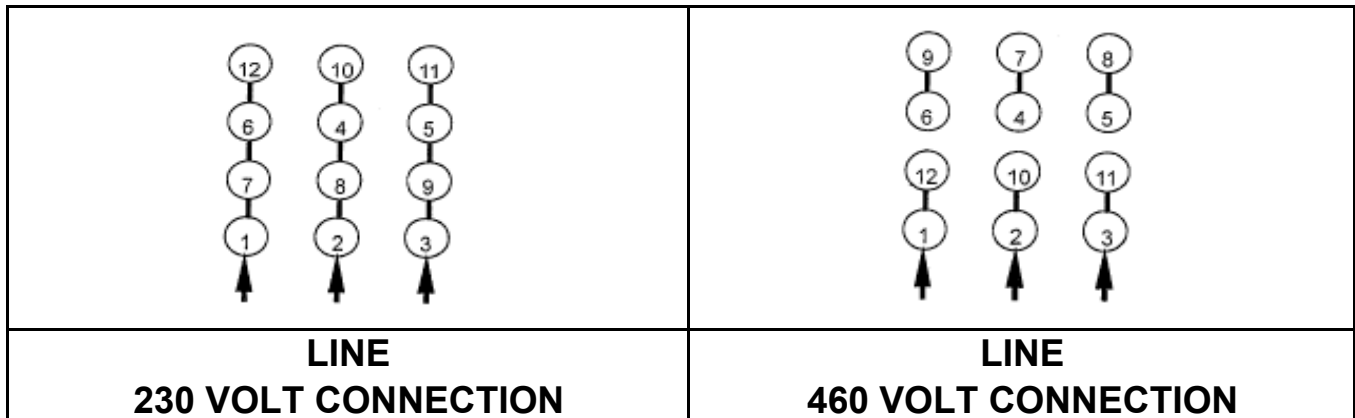

DATE:
September 13, 2006

CONNECTION DIAGRAM

CATALOG NO.:
XV0404C

SCHEMATIC - Δ / Y CONNECTION

ACROSS THE LINE CONNECTION

WYE START-DELTA RUN CONNECTION